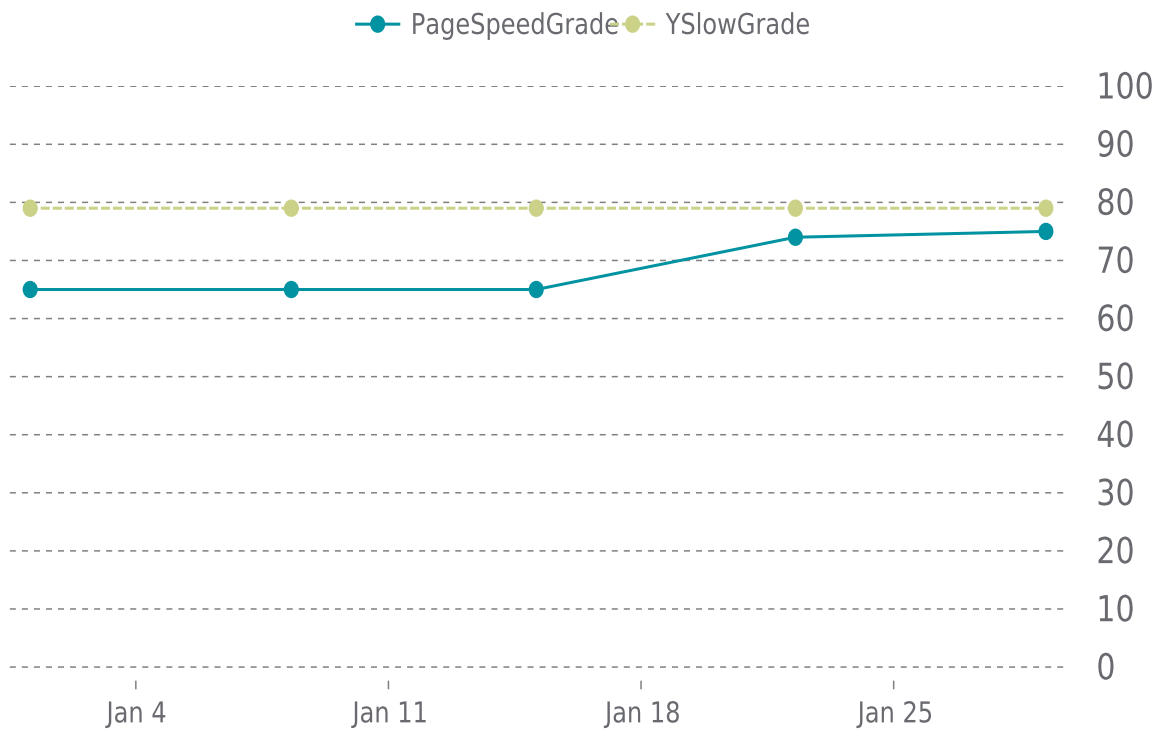

SECURITY SCAN HISTORY (2/2)

Date	Malware	Vulnerabilities	Web Trust
01/01/2024 1:29	Clean	Clean	Clean

✓ PERFORMANCE

Total performance checks: **6**

01/01/2024 to 01/31/2024

MOST RECENT SCAN

01/29/2024

PageSpeed Grade

C (75%)

Previous check: 74%

YSlow Grade

C (79%)

Previous check: 79%

PERFORMANCE OVERVIEW

PERFORMANCE HISTORY

Date	Load time	PageSpeed	YSlow
01/29/2024 05:15	1.76 s	C (75%)	C (79%)
01/22/2024 06:40	1.81 s	C (74%)	C (79%)
01/15/2024 02:17	2.04 s	D (65%)	C (79%)
01/08/2024 07:25	1.82 s	D (65%)	C (79%)
01/01/2024 01:44	1.80 s	D (65%)	C (79%)
01/01/2024 01:44	1.83 s	D (65%)	C (79%)