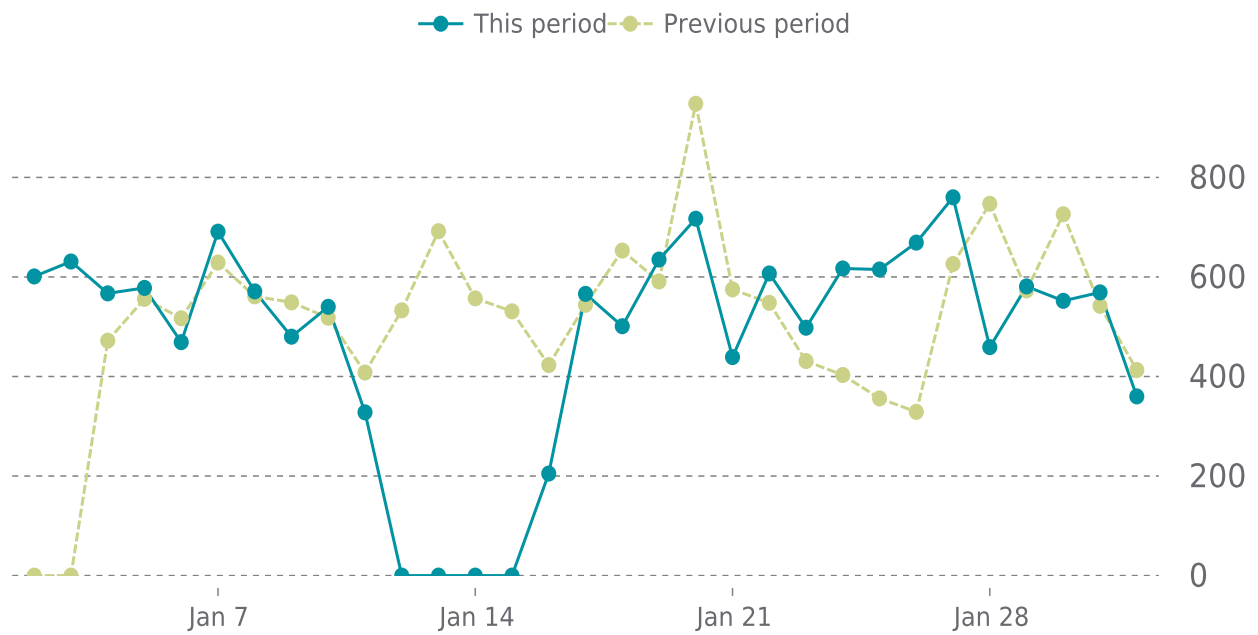

UPDATES

Total updates performed: **2**

01/01/2024 to 01/31/2024

OVERVIEW

Plugin updates

2

UPDATES HISTORY

Plugin name	Plugin version		Date
ManageWP - Worker	4.9.17	→ 4.9.19	01/11/2024
Imagify	2.1.3	→ 2.1.3.1	01/11/2024

UPTIME

Up for: **84d 15h**
Overall Uptime: **100.000%**

OVERVIEW

last 24 hours
100%

last 7 days
100%

last 30 days
100%

UPTIME HISTORY

Event	Date	Reason	Duration
UP	11/08/2023	-	84d 15h

✓ ANALYTICS

Traffic down by: **7.2%**

01/01/2024 to 01/31/2024

SESSIONS

 **SECURITY**Total security checks: **10**

01/01/2024 to 01/31/2024

MOST RECENT SCAN

01/29/2024