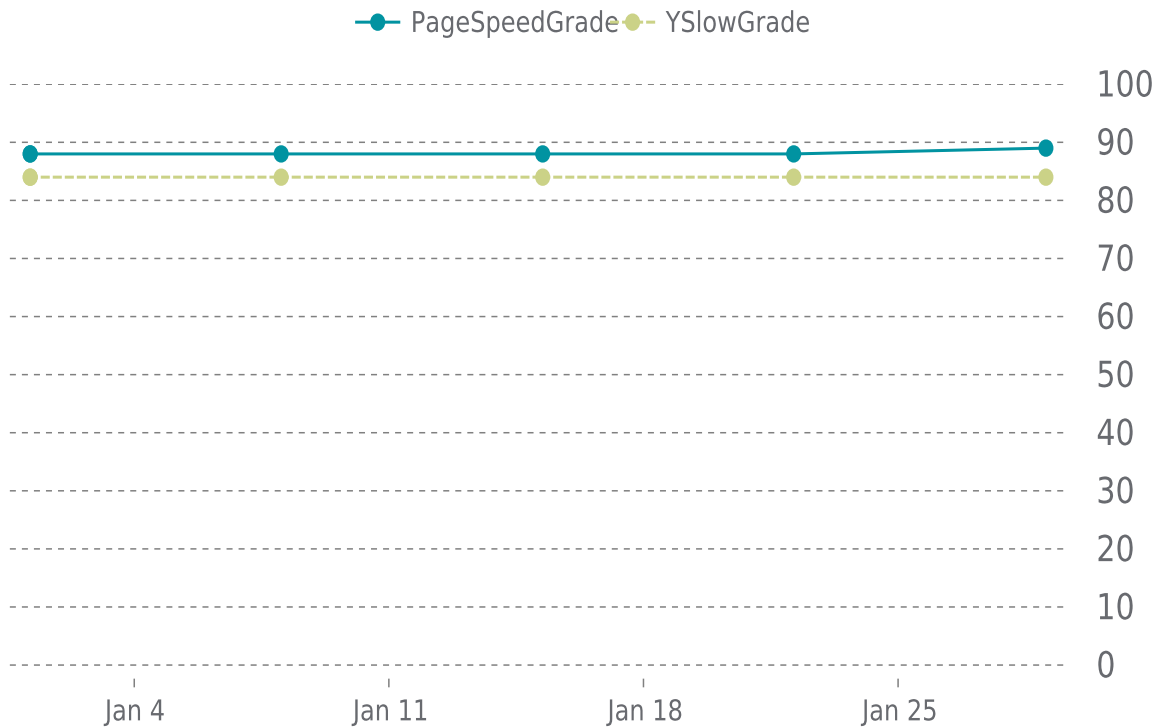

SECURITY SCAN HISTORY (2/2)

Date	Malware	Vulnerabilities	Web Trust
01/01/2024 1:26	Clean	Clean	Clean

✓ PERFORMANCE

Total performance checks: **6**

01/01/2024 to 01/31/2024

MOST RECENT SCAN

01/29/2024

PageSpeed Grade

B (89%)

Previous check: 88%

YSlow Grade

B (84%)

Previous check: 84%

PERFORMANCE OVERVIEW

PERFORMANCE HISTORY

Date	Load time	PageSpeed	YSlow
01/29/2024 01:33	1.61 s	B (89%)	B (84%)
01/22/2024 03:07	0.83 s	B (88%)	B (84%)
01/15/2024 05:30	1.29 s	B (88%)	B (84%)
01/08/2024 00:57	1.28 s	B (88%)	B (84%)
01/01/2024 03:20	1.14 s	B (88%)	B (84%)
01/01/2024 03:19	1.34 s	B (88%)	B (84%)