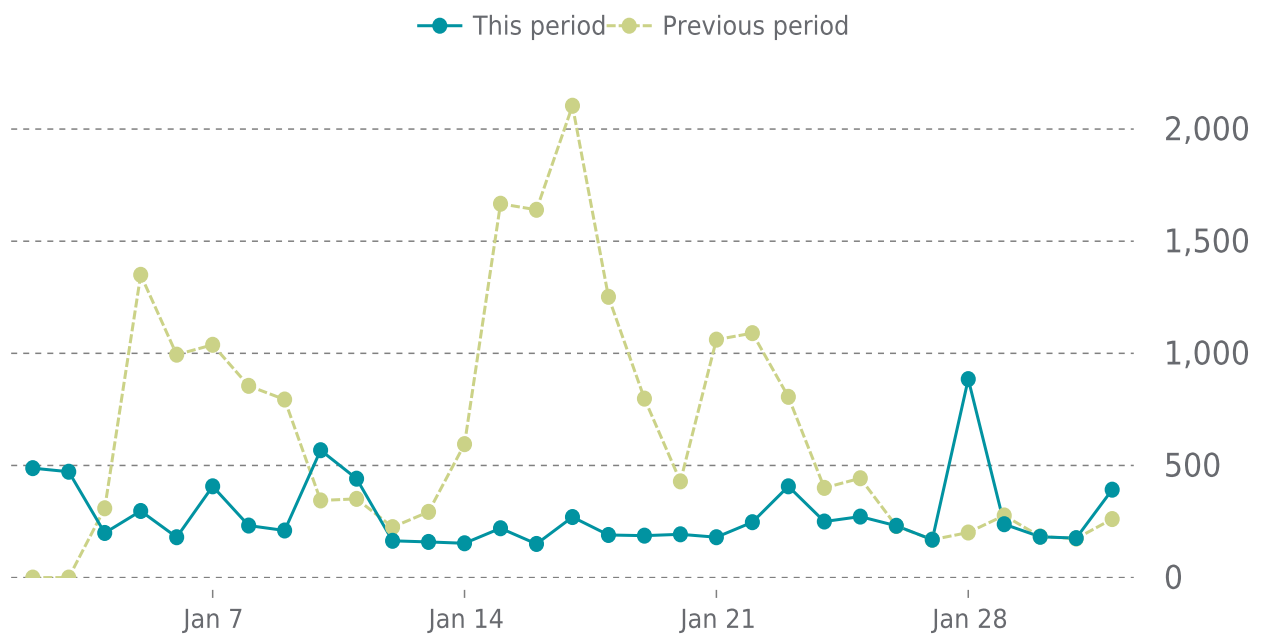

last 30 days

100%

UPTIME HISTORY

Event	Date	Reason	Duration
UP	12/06/2023	-	56d 22h

✓ ANALYTICS

Traffic down by: **56.7%**

01/01/2024 to 01/31/2024

SESSIONS