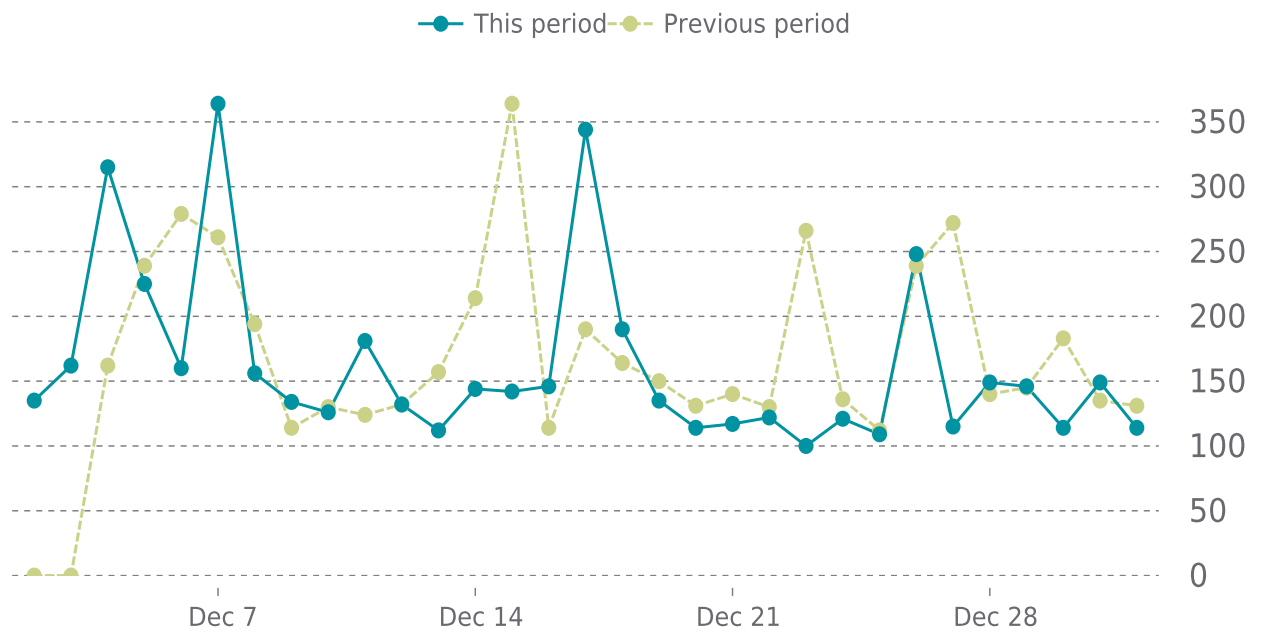

UPTIME

Up for: **156d 21h**
Overall Uptime: **100.000%**

OVERVIEW

last 24 hours
100%

last 7 days
100%

last 30 days
100%

UPTIME HISTORY

Event	Date	Reason	Duration
UP	07/28/2023	-	156d 21h

✓ ANALYTICS

Traffic down by: **2.5%**

12/01/2023 to 12/31/2023

SESSIONS

SECURITY

Total security checks: **8**

12/01/2023 to 12/31/2023

MOST RECENT SCAN