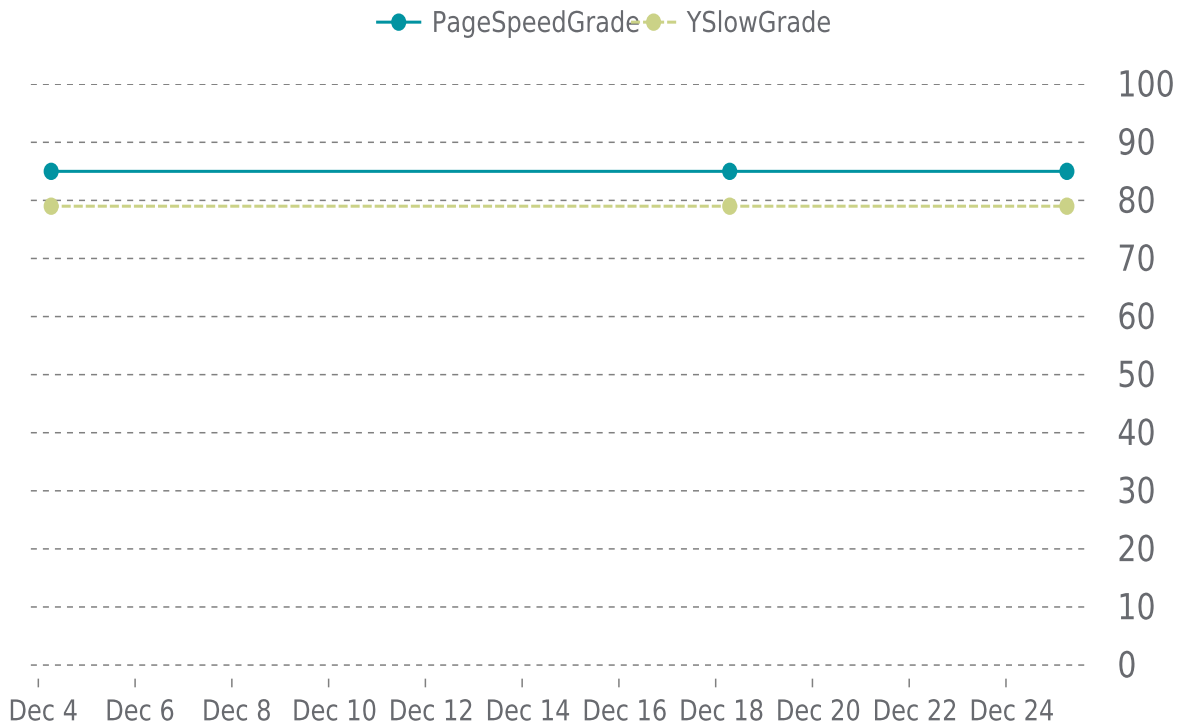

✓ PERFORMANCE

Total performance checks: **3**

12/01/2023 to 12/31/2023

MOST RECENT SCAN

12/25/2023

PageSpeed Grade

B (85%)

Previous check: 85%

YSlow Grade

C (79%)

Previous check: 79%

PERFORMANCE OVERVIEW

PERFORMANCE HISTORY

Date	Load time	PageSpeed	YSlow
12/25/2023 06:14	1.11 s	B (85%)	C (79%)
12/18/2023 06:58	1.50 s	B (85%)	C (79%)
12/04/2023 06:22	1.66 s	B (85%)	C (79%)