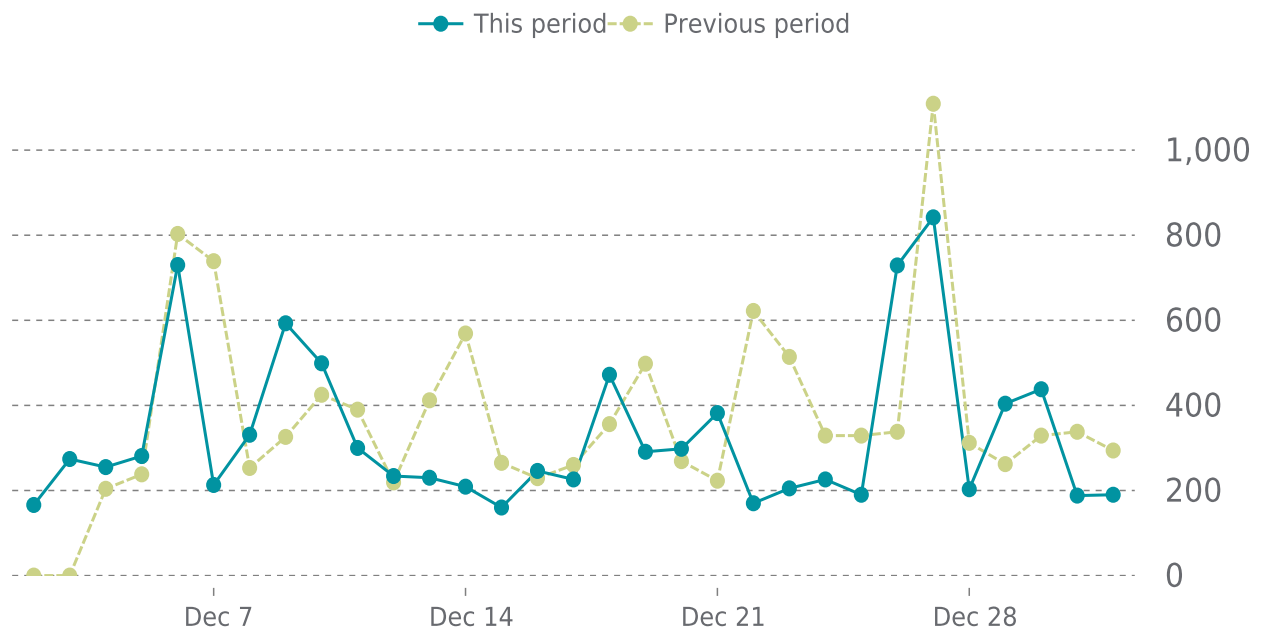

UPDATES HISTORY (2/2)

Plugin name	Plugin version	Date
NextGEN Gallery	3.41 → 3.53	12/01/2023
Meta pixel for WordPress	3.0.13 → 3.0.14	12/01/2023
Imagify	2.1.2 → 2.1.3	12/01/2023

UPTIME

Up for: **156d 21h**
Overall Uptime: **100.000%**

OVERVIEW

last 24 hours

100%

last 7 days

100%

last 30 days

100%

UPTIME HISTORY

Event	Date	Reason	Duration
UP	07/28/2023	-	156d 21h

✓ ANALYTICS

Traffic down by: **11.2%**
12/01/2023 to 12/31/2023

SESSIONS

SECURITY

Total security checks: **8**

12/01/2023 to 12/31/2023

MOST RECENT SCAN