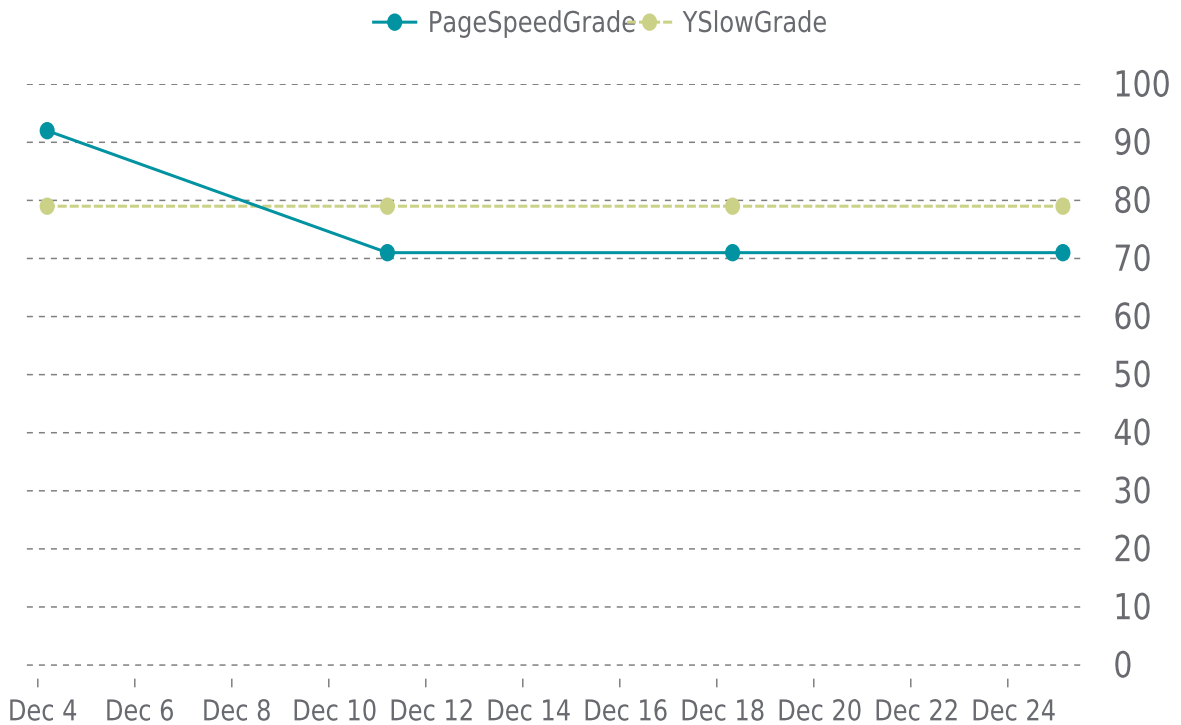

Event	Date	Reason	Duration
UP	07/28/2023	-	156d 21h

✓ ANALYTICS

Traffic down by: **11.2%**
12/01/2023 to 12/31/2023

SESSIONS

SECURITY

Total security checks: **8**

12/01/2023 to 12/31/2023

MOST RECENT SCAN

✓ PERFORMANCE

Total performance checks: **4**

12/01/2023 to 12/31/2023

MOST RECENT SCAN

12/25/2023

PageSpeed Grade

C (71%)

Previous check: 71%

YSlow Grade

C (79%)

Previous check: 79%

PERFORMANCE OVERVIEW

PERFORMANCE HISTORY

Date	Load time	PageSpeed	YSlow
12/25/2023 03:17	1.47 s	C (71%)	C (79%)
12/18/2023 07:49	1.66 s	C (71%)	C (79%)
12/11/2023 05:00	1.98 s	C (71%)	C (79%)
12/04/2023 04:38	1.70 s	A (92%)	C (79%)