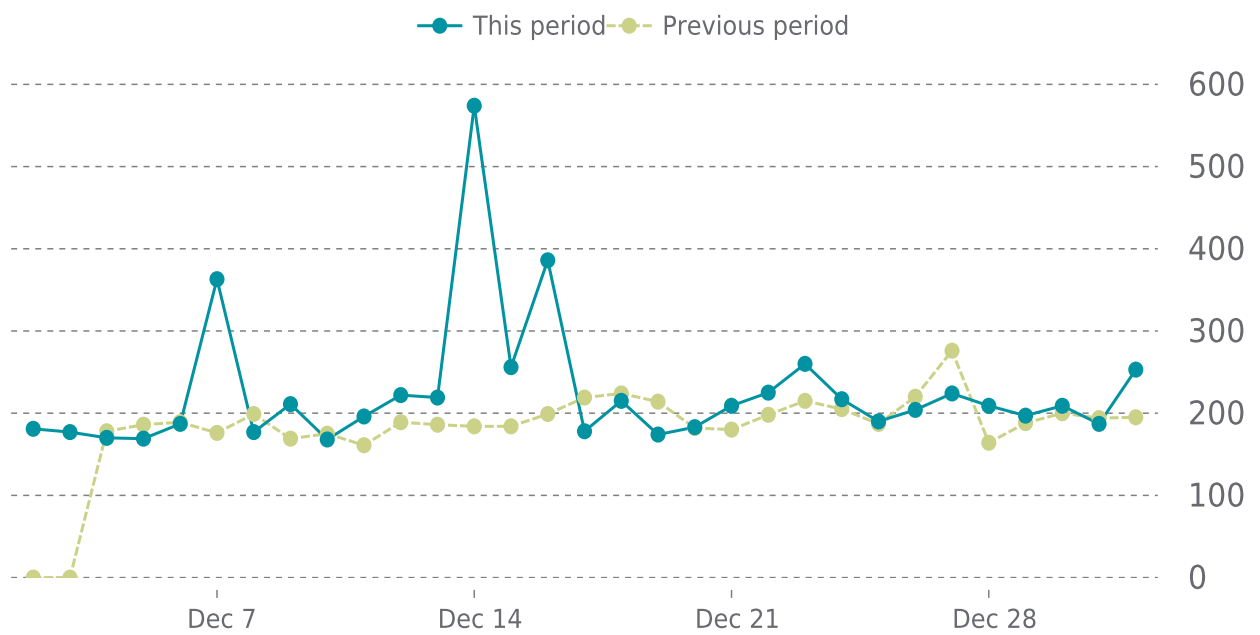

## OVERVIEW

last 24 hours

**100%**

last 7 days

**100%**

last 30 days

**99%**

## UPTIME HISTORY

Event	Date	Reason	Duration
UP	12/06/2023	-	25d 22h
DOWN	12/06/2023	The connection has timed out.	5m 7s

# ✓ ANALYTICS

Traffic up by: **24%**  
12/01/2023 to 12/31/2023

## SESSIONS