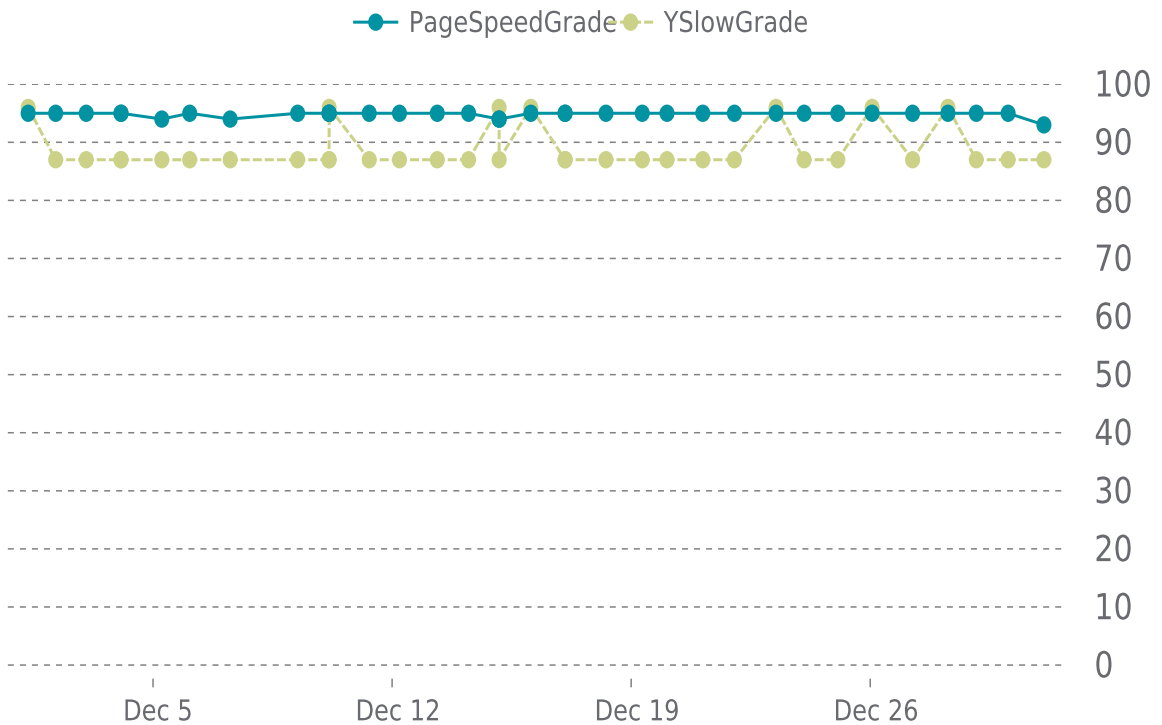

YSlow Grade

B (87%)

Previous check: 87%

PERFORMANCE OVERVIEW

PERFORMANCE HISTORY (1/3)

Date	Load time	PageSpeed	YSlow
12/31/2024 02:04	0.62 s	A (93%)	B (87%)
12/30/2023 00:55	0.55 s	A (95%)	B (87%)
12/29/2023 02:32	0.61 s	A (95%)	B (87%)
12/28/2023 06:37	0.38 s	A (95%)	A (96%)
12/27/2023 05:47	0.60 s	A (95%)	B (87%)
12/26/2023 01:20	0.42 s	A (95%)	A (96%)
12/25/2023 01:14	0.63 s	A (95%)	B (87%)
12/24/2023 01:33	0.59 s	A (95%)	B (87%)
12/23/2023 05:49	0.39 s	A (95%)	A (96%)
12/22/2023 00:33	0.62 s	A (95%)	B (87%)
12/21/2023 02:20	0.61 s	A (95%)	B (87%)
12/20/2023 01:11	0.61 s	A (95%)	B (87%)
12/19/2023 07:47	0.59 s	A (95%)	B (87%)
12/18/2023 06:17	0.56 s	A (95%)	B (87%)
12/17/2023 01:36	0.58 s	A (95%)	B (87%)