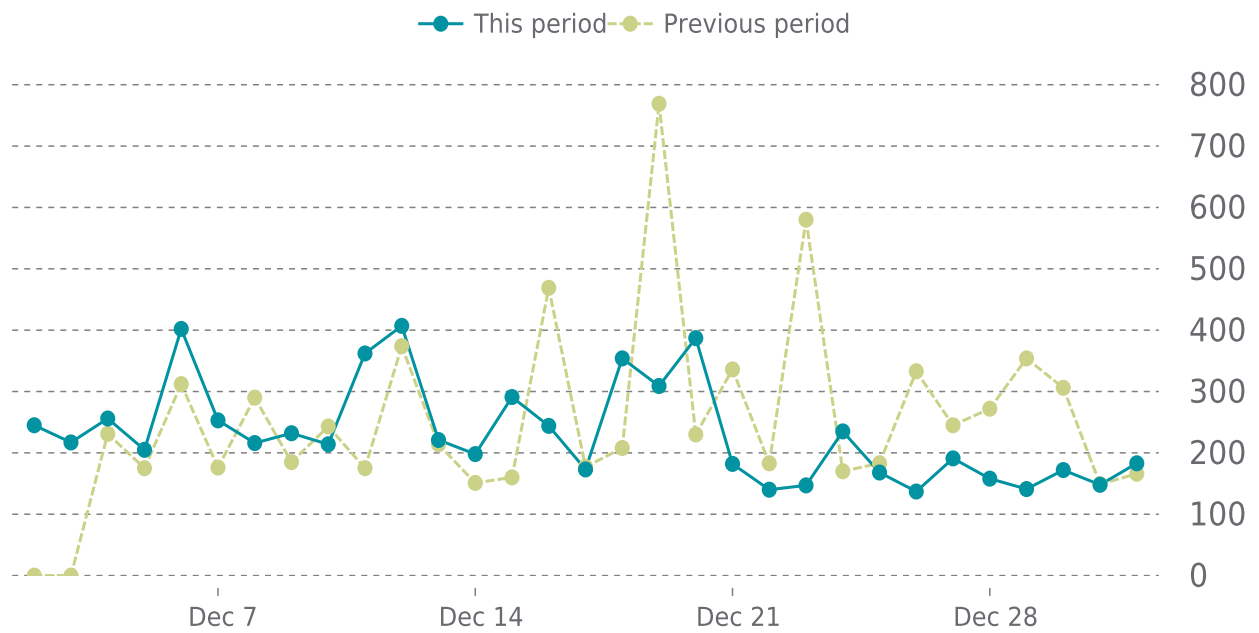

UPTIME

Up for: **41d 13h**
Overall Uptime: **100.000%**

OVERVIEW

last 24 hours
100%

last 7 days
100%

last 30 days
100%

UPTIME HISTORY

Event	Date	Reason	Duration
UP	11/20/2023	-	41d 13h

✓ ANALYTICS

Traffic down by: **8%**
12/01/2023 to 12/31/2023

SESSIONS

SECURITY

Total security checks: **9**

12/01/2023 to 12/31/2023

MOST RECENT SCAN

12/25/2023