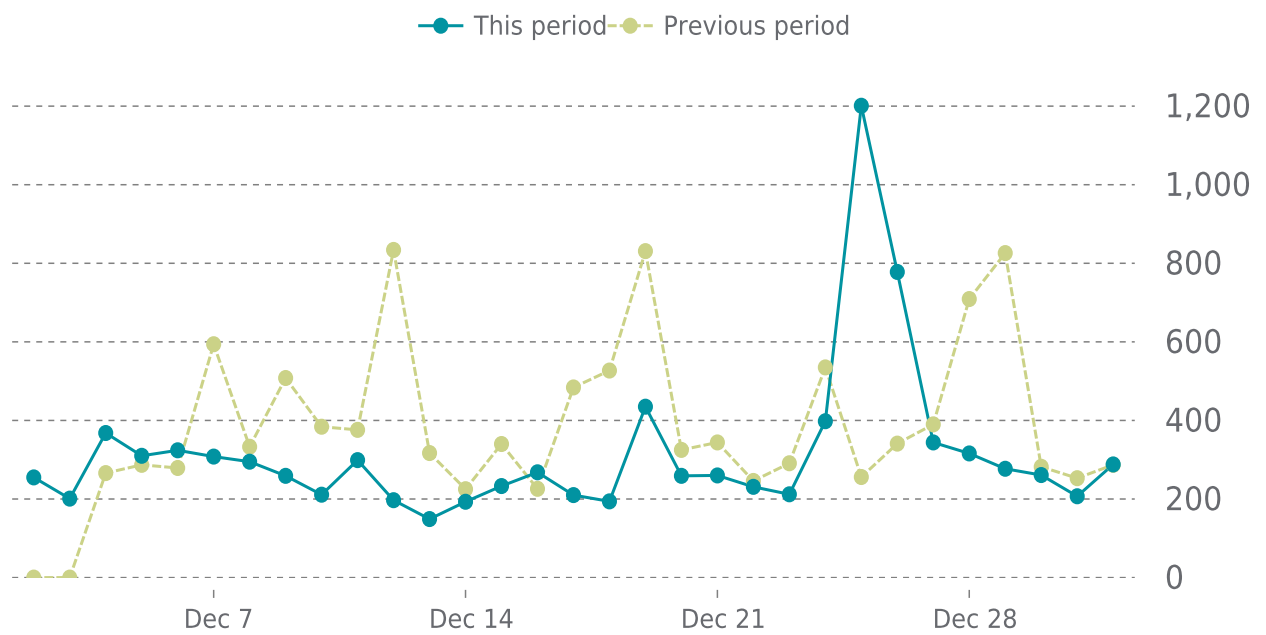

last 24 hours

100%

last 7 days

100%

last 30 days

99%

UPTIME HISTORY

Event	Date	Reason	Duration
UP	12/07/2023	-	24d 17h
DOWN	12/07/2023	Unable to connect to https://msarmedforcesmuseum.org/ .	2m 7s

✓ ANALYTICS

Traffic down by: **18.1%**

12/01/2023 to 12/31/2023

SESSIONS

 **SECURITY**Total security checks: **8**

12/01/2023 to 12/31/2023

MOST RECENT SCAN

12/25/2023