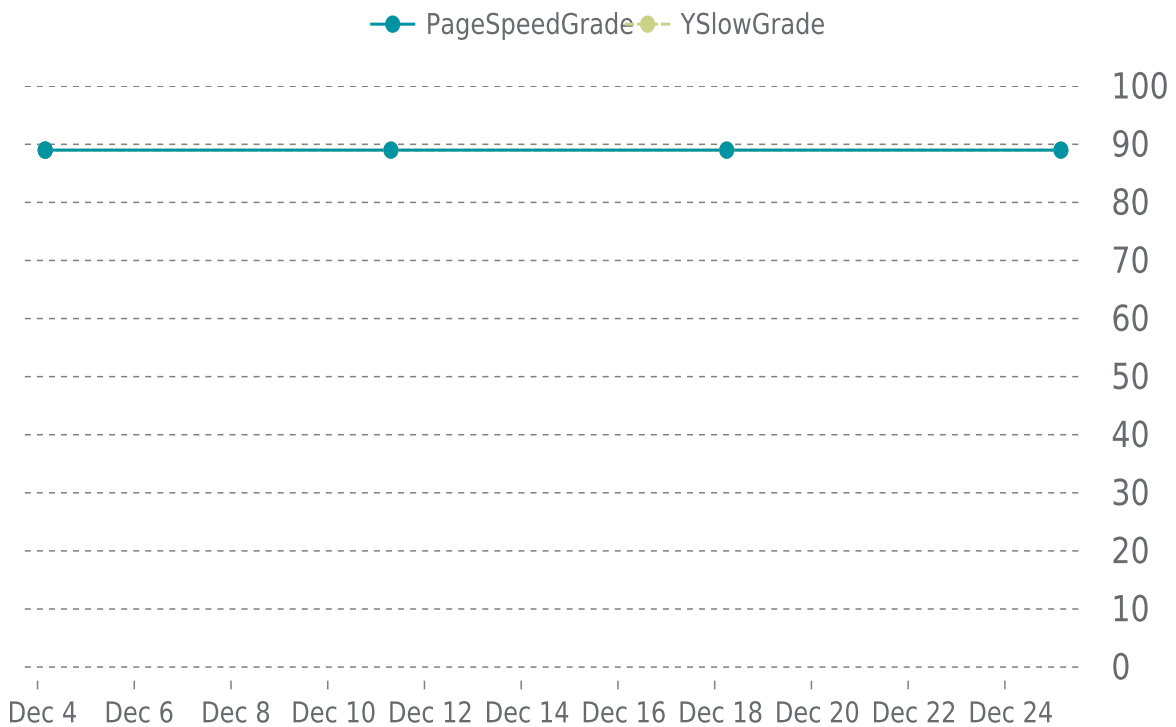

✓ PERFORMANCE

Total performance checks: **5**

12/01/2023 to 12/31/2023

MOST RECENT SCAN

12/25/2023

PageSpeed Grade

B (89%)

Previous check: 89%

YSlow Grade

B (89%)

Previous check: 89%

PERFORMANCE OVERVIEW

PERFORMANCE HISTORY

Date	Load time	PageSpeed	YSlow
12/25/2023 03:48	1.32 s	B (89%)	B (89%)
12/18/2023 05:58	1.02 s	B (89%)	B (89%)
12/11/2023 07:21	1.46 s	B (89%)	B (89%)
12/04/2023 03:49	0.96 s	B (89%)	B (89%)
12/04/2023 03:47	1.72 s	B (89%)	B (89%)