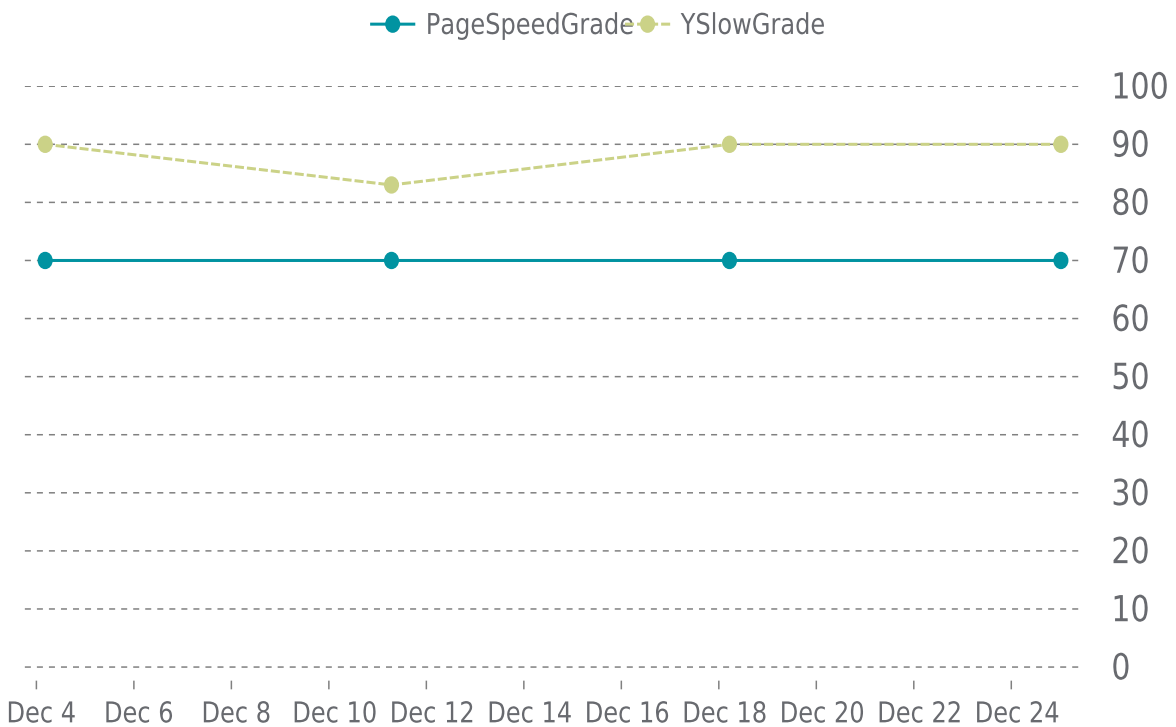

✓ PERFORMANCE

Total performance checks: **4**

12/01/2023 to 12/31/2023

MOST RECENT SCAN

12/25/2023

PageSpeed Grade

C (70%)

Previous check: 70%

YSlow Grade

A (90%)

Previous check: 90%

PERFORMANCE OVERVIEW

PERFORMANCE HISTORY

Date	Load time	PageSpeed	YSlow
12/25/2023 00:26	1.00 s	C (70%)	A (90%)
12/18/2023 05:15	1.00 s	C (70%)	A (90%)
12/11/2023 06:50	1.00 s	C (70%)	B (83%)
12/04/2023 04:19	1.07 s	C (70%)	A (90%)