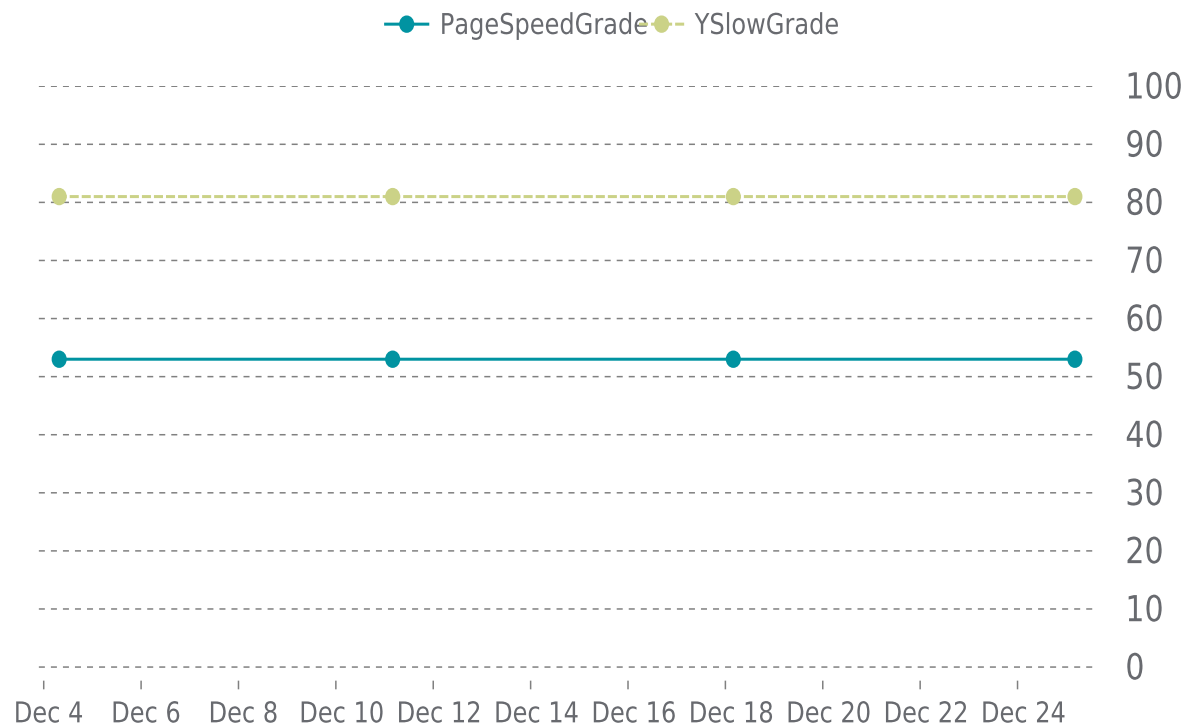

# ✓ PERFORMANCE

Total performance checks: **4**

12/01/2023 to 12/31/2023

## MOST RECENT SCAN

12/25/2023

PageSpeed Grade

**E (53%)**

Previous check: 53%

YSlow Grade

**B (81%)**

Previous check: 81%

## PERFORMANCE OVERVIEW