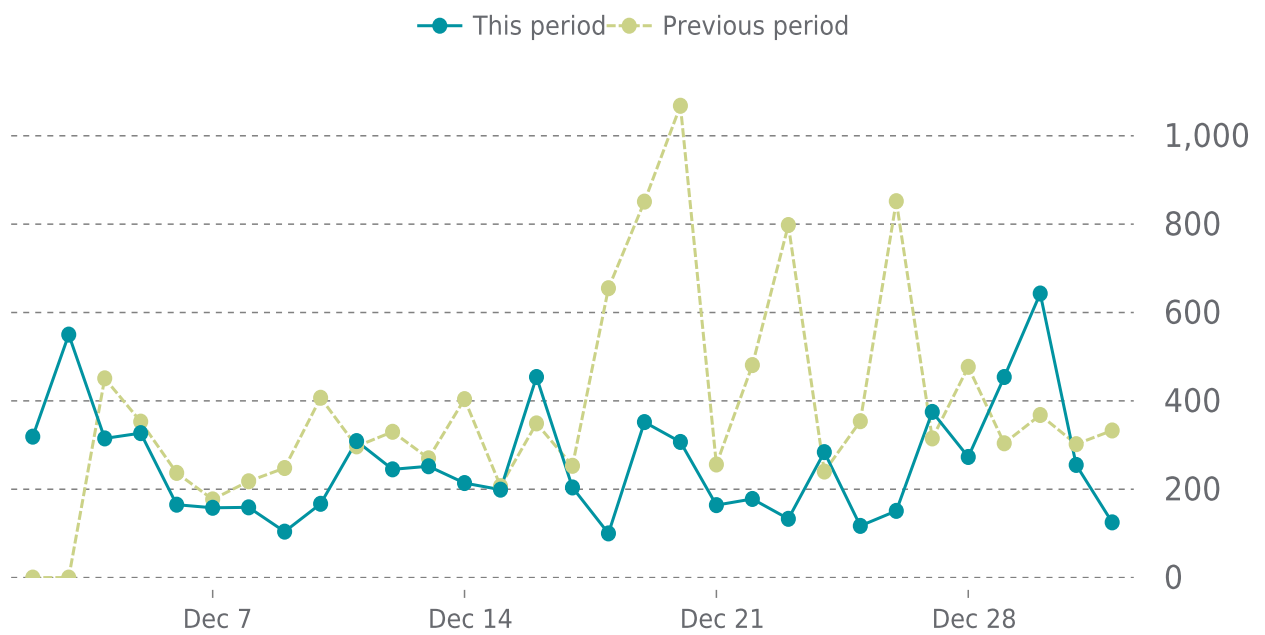

## OVERVIEW

Plugin updates

**7**

## UPDATES HISTORY

Plugin name	Plugin version		Date
Toolset Views	3.6.8	→ 3.6.10	12/01/2023
Toolset Types	3.4.20	→ 3.5.1	12/01/2023
WPForms	1.8.4	→ 1.8.5.2	12/01/2023
Yoast SEO	21.4	→ 21.6	12/01/2023
Use Any Font	6.3.01	→ 6.3.04	12/01/2023
PublishPress Capabilities	2.10.0	→ 2.10.2	12/01/2023
Post Types Order	2.1	→ 2.1.1	12/01/2023

# ✓ ANALYTICS

Traffic down by: **32.1%**

12/01/2023 to 12/31/2023

## SESSIONS