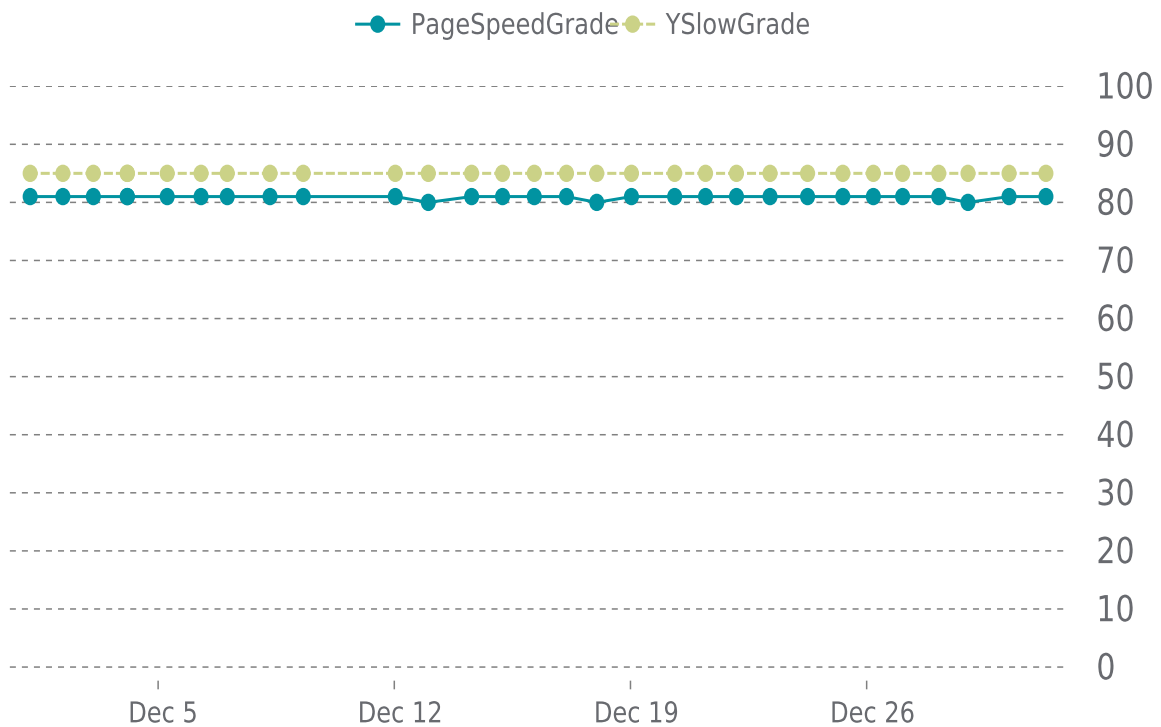

YSlow Grade

B (85%)

Previous check: 85%

PERFORMANCE OVERVIEW

PERFORMANCE HISTORY (1/3)

Date	Load time	PageSpeed	YSlow
12/31/2024 07:31	1.75 s	B (81%)	B (85%)
12/30/2023 05:17	1.66 s	B (81%)	B (85%)
12/29/2023 00:05	1.69 s	B (80%)	B (85%)
12/28/2023 03:17	1.45 s	B (81%)	B (85%)
12/27/2023 01:35	1.64 s	B (81%)	B (85%)
12/26/2023 04:46	1.45 s	B (81%)	B (85%)
12/25/2023 07:03	1.86 s	B (81%)	B (85%)
12/24/2023 05:58	1.74 s	B (81%)	B (85%)
12/23/2023 03:16	1.73 s	B (81%)	B (85%)
12/22/2023 03:24	1.98 s	B (81%)	B (85%)
12/21/2023 05:23	1.76 s	B (81%)	B (85%)
12/20/2023 07:26	1.81 s	B (81%)	B (85%)
12/19/2023 00:42	1.64 s	B (81%)	B (85%)
12/18/2023 00:01	1.82 s	B (80%)	B (85%)
12/18/2023 00:01	2.00 s	B (80%)	B (85%)