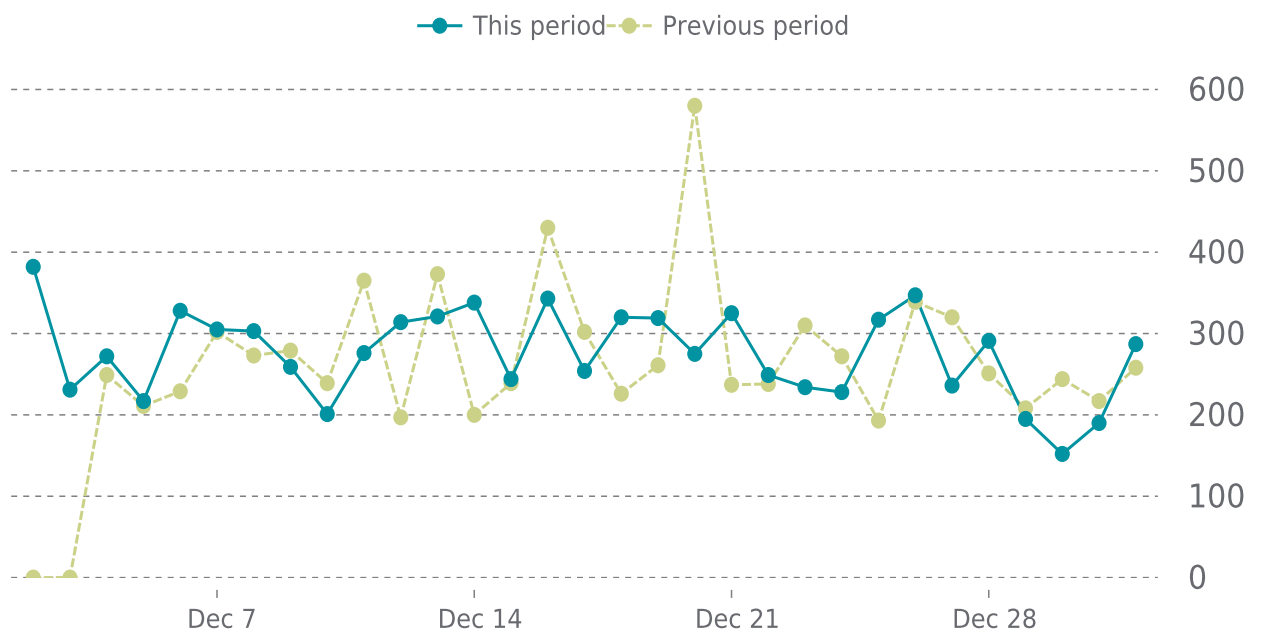

100%

UPTIME HISTORY

Event	Date	Reason	Duration
UP	12/01/2023	-	30d 7h
DOWN	12/01/2023	Secure Connection Failed	2m 6s

✓ ANALYTICS

Traffic up by: **6.4%**
12/01/2023 to 12/31/2023

SESSIONS

SECURITY

Total security checks: **7**