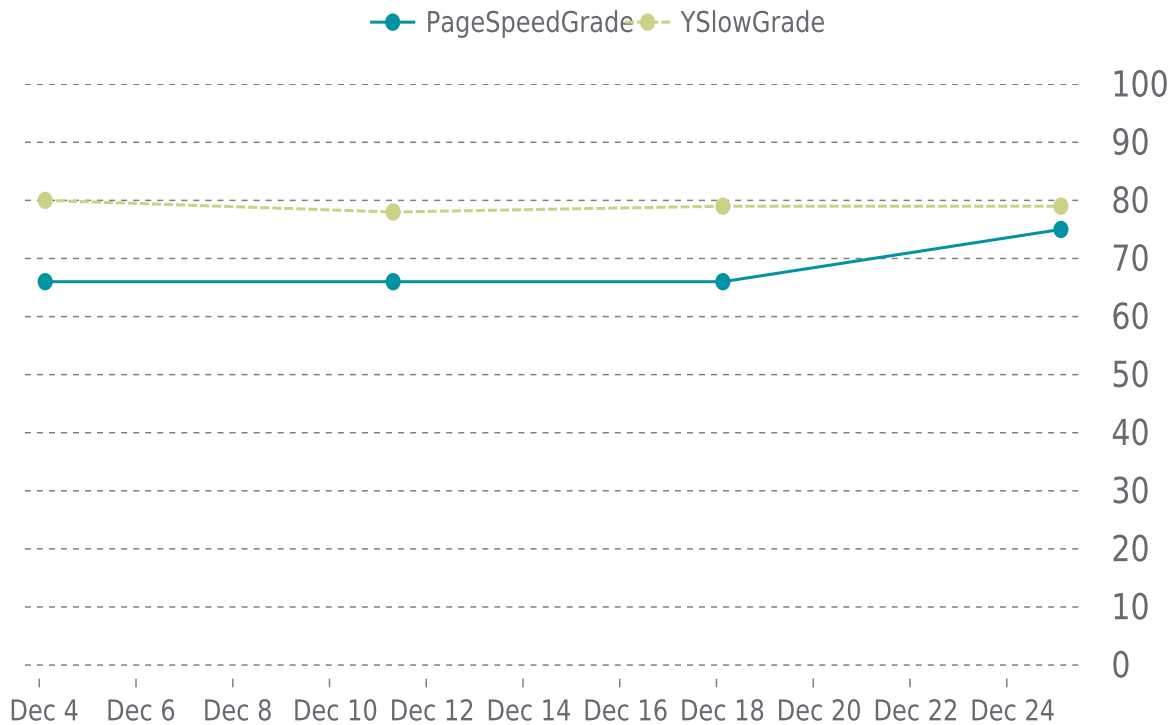

✓ PERFORMANCE

Total performance checks: **4**

12/01/2023 to 12/31/2023

MOST RECENT SCAN

12/25/2023

PageSpeed Grade

C (75%)

Previous check: 66%

YSlow Grade

C (79%)

Previous check: 79%

PERFORMANCE OVERVIEW

PERFORMANCE HISTORY

Date	Load time	PageSpeed	YSlow
12/25/2023 02:52	1.70 s	C (75%)	C (79%)
12/18/2023 03:10	1.51 s	D (66%)	C (79%)
12/11/2023 07:34	1.92 s	D (66%)	C (78%)
12/04/2023 02:56	1.75 s	D (66%)	B (80%)