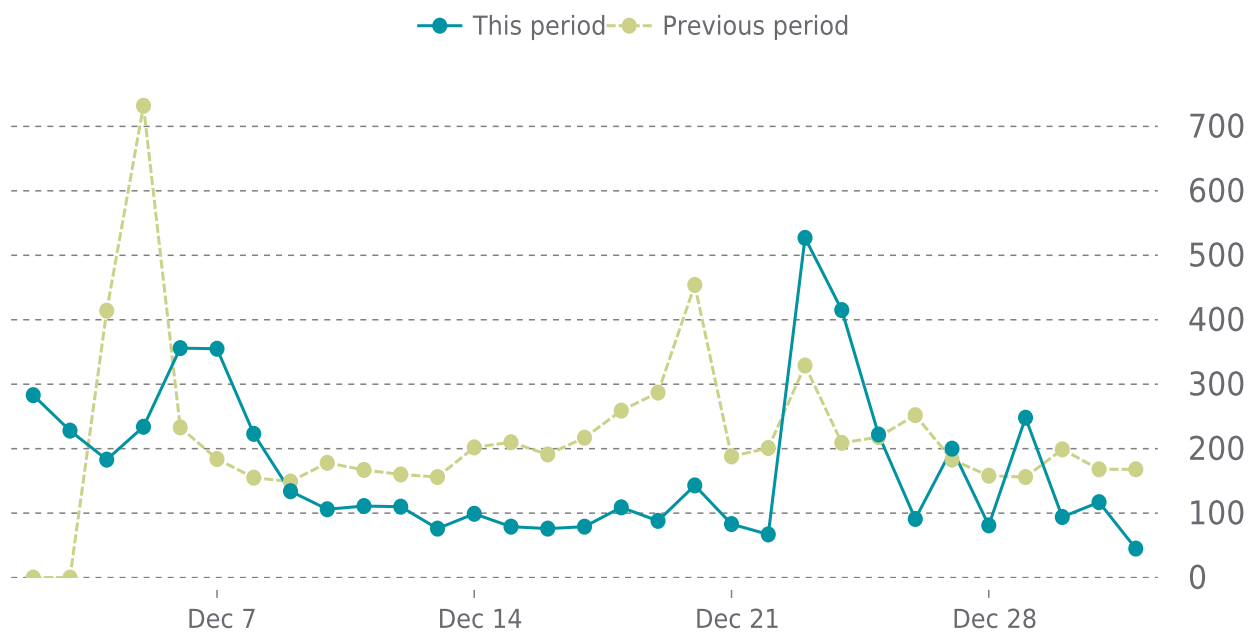

Plugin name	Plugin version		Date
Toolset Views	3.6.8	→ 3.6.10	12/01/2023
Toolset Types	3.4.20	→ 3.5.1	12/01/2023
WPForms	1.8.4.1	→ 1.8.5.2	12/01/2023
Yoast SEO	21.5	→ 21.6	12/01/2023
PublishPress Capabilities	2.10.1	→ 2.10.2	12/01/2023
Post Types Order	2.1	→ 2.1.1	12/01/2023

✓ ANALYTICS

Traffic down by: **22.4%**

12/01/2023 to 12/31/2023

SESSIONS

SECURITY

Total security checks: **3**

12/01/2023 to 12/31/2023

MOST RECENT SCAN