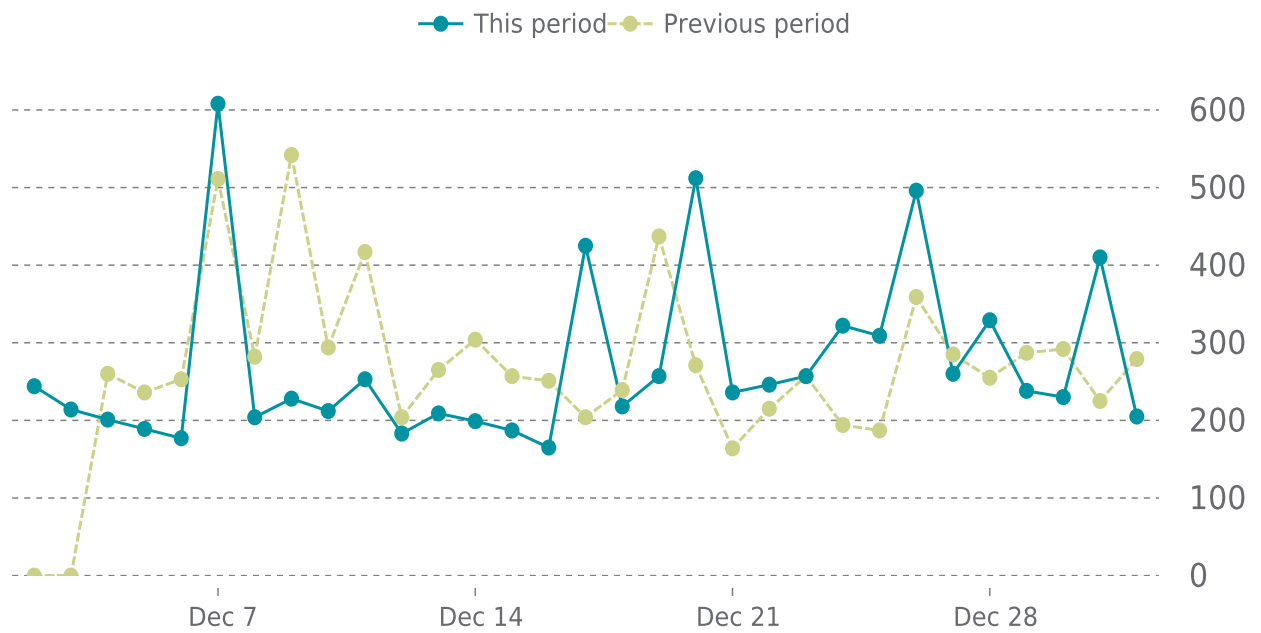

## OVERVIEW

last 24 hours  
**100%**

last 7 days  
**100%**

last 30 days  
**100%**

## UPTIME HISTORY

Event	Date	Reason	Duration
UP	12/01/2023	-	30d 14h
DOWN	12/01/2023	Service Unavailable.	2m 8s

# ✓ ANALYTICS

Traffic up by: **2.4%**  
12/01/2023 to 12/31/2023

## SESSIONS