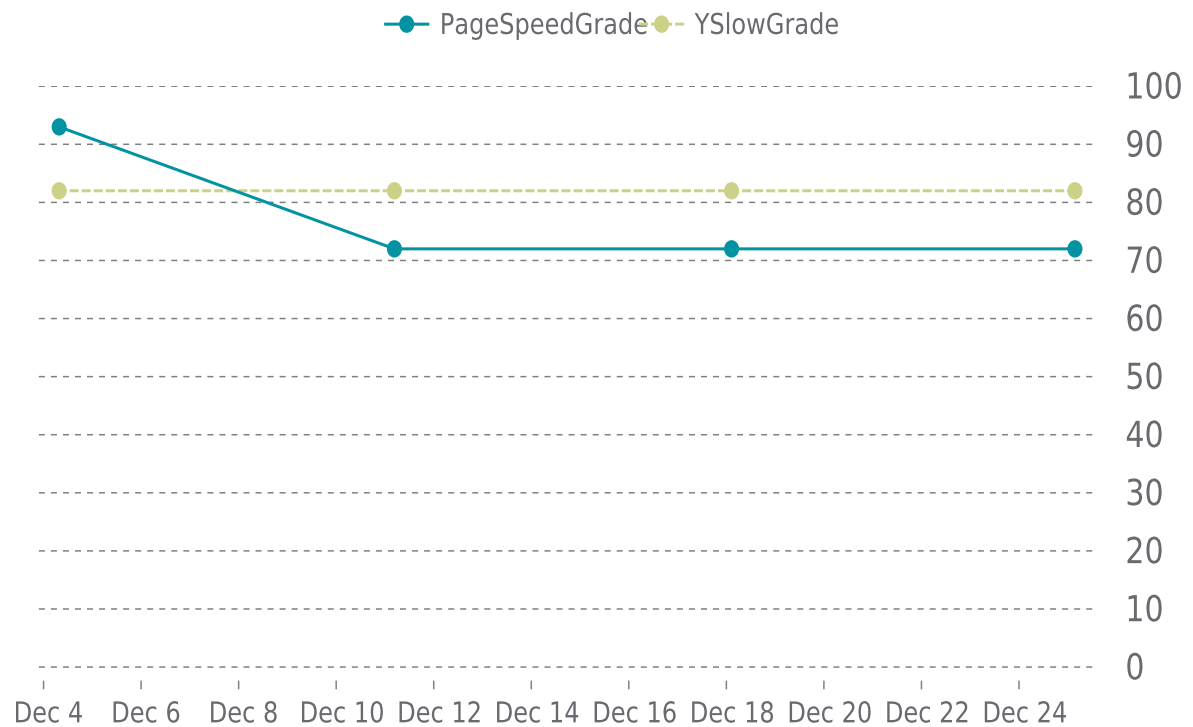

# ✓ PERFORMANCE

Total performance checks: **4**

12/01/2023 to 12/31/2023

## MOST RECENT SCAN

12/25/2023

PageSpeed Grade

**C (72%)**

Previous check: 72%

YSlow Grade

**B (82%)**

Previous check: 82%

## PERFORMANCE OVERVIEW