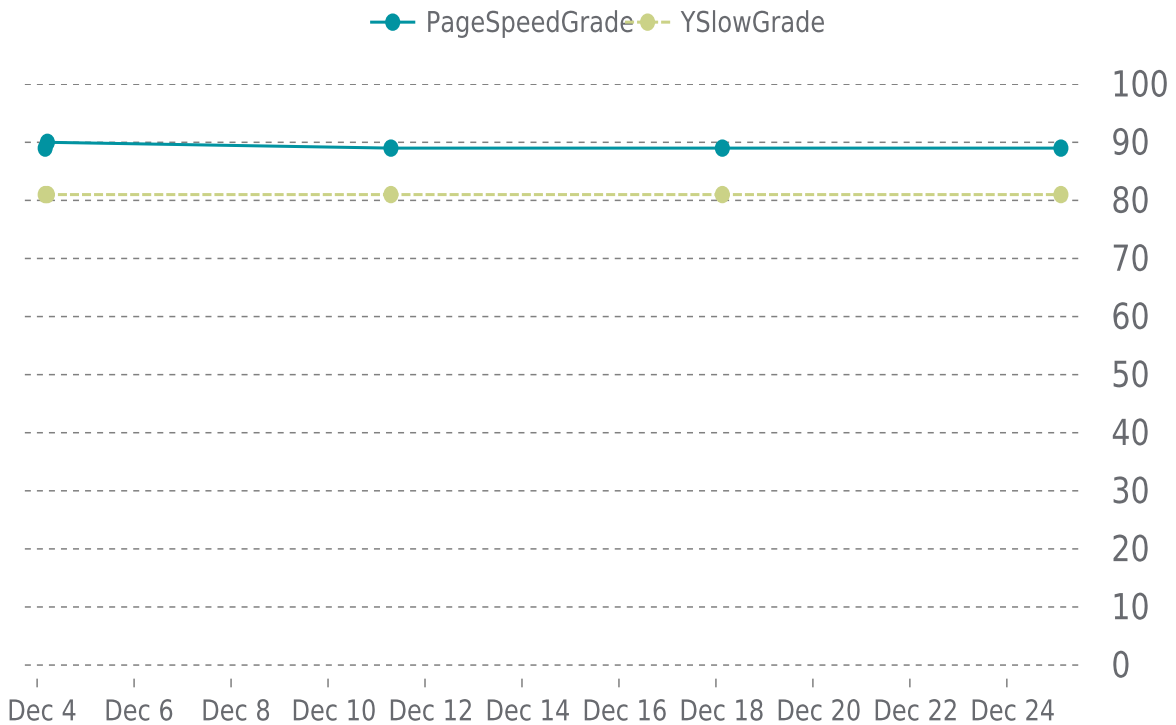

✓ PERFORMANCE

Total performance checks: **5**

12/01/2023 to 12/31/2023

MOST RECENT SCAN

12/25/2023

PageSpeed Grade

B (89%)

Previous check: 89%

YSlow Grade

B (81%)

Previous check: 81%

PERFORMANCE OVERVIEW

PERFORMANCE HISTORY

Date	Load time	PageSpeed	YSlow
12/25/2023 02:46	1.28 s	B (89%)	B (81%)
12/18/2023 03:11	1.29 s	B (89%)	B (81%)
12/11/2023 07:08	1.28 s	B (89%)	B (81%)
12/04/2023 05:05	1.21 s	A (90%)	B (81%)
12/04/2023 03:59	2.04 s	B (89%)	B (81%)