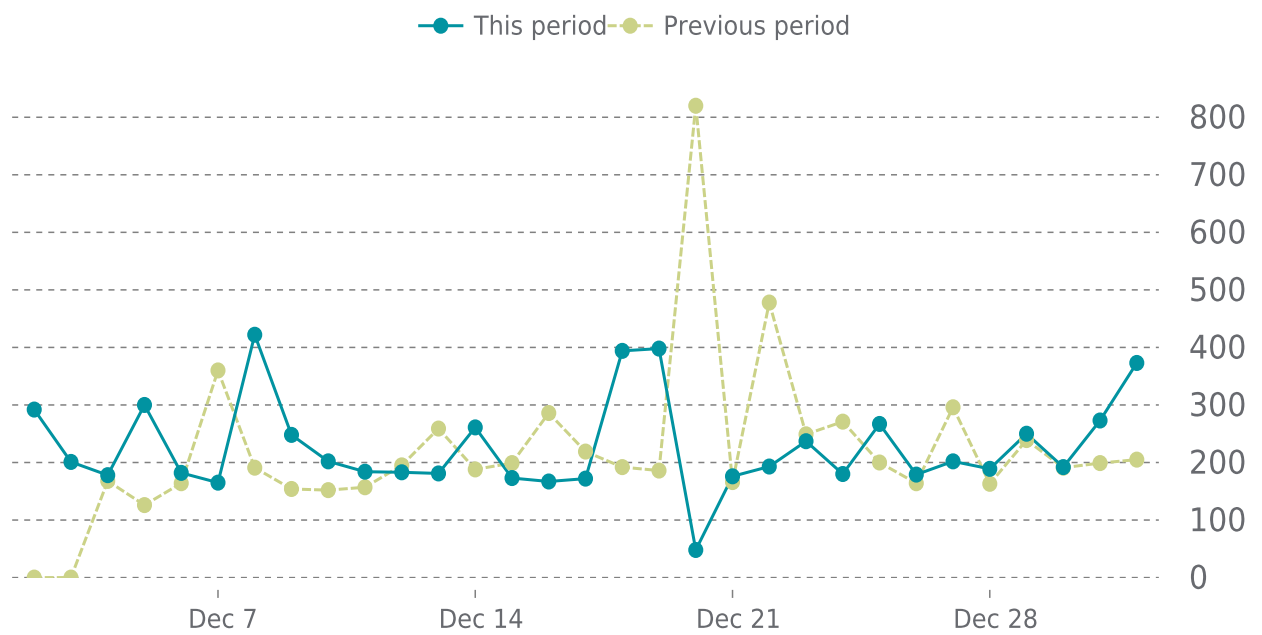

99%

UPTIME HISTORY

Event	Date	Reason	Duration
UP	12/22/2023	-	9d 16h
DOWN	12/22/2023	Unable to connect to https://broslogistics.com/ .	1m 48s
UP	12/17/2023	-	5d
DOWN	12/17/2023	Unable to connect to https://broslogistics.com/ .	2m 4s

✓ ANALYTICS

Traffic up by: **3.3%**

12/01/2023 to 12/31/2023

SESSIONS

SECURITY

Total security checks: **7**

12/01/2023 to 12/31/2023

MOST RECENT SCAN