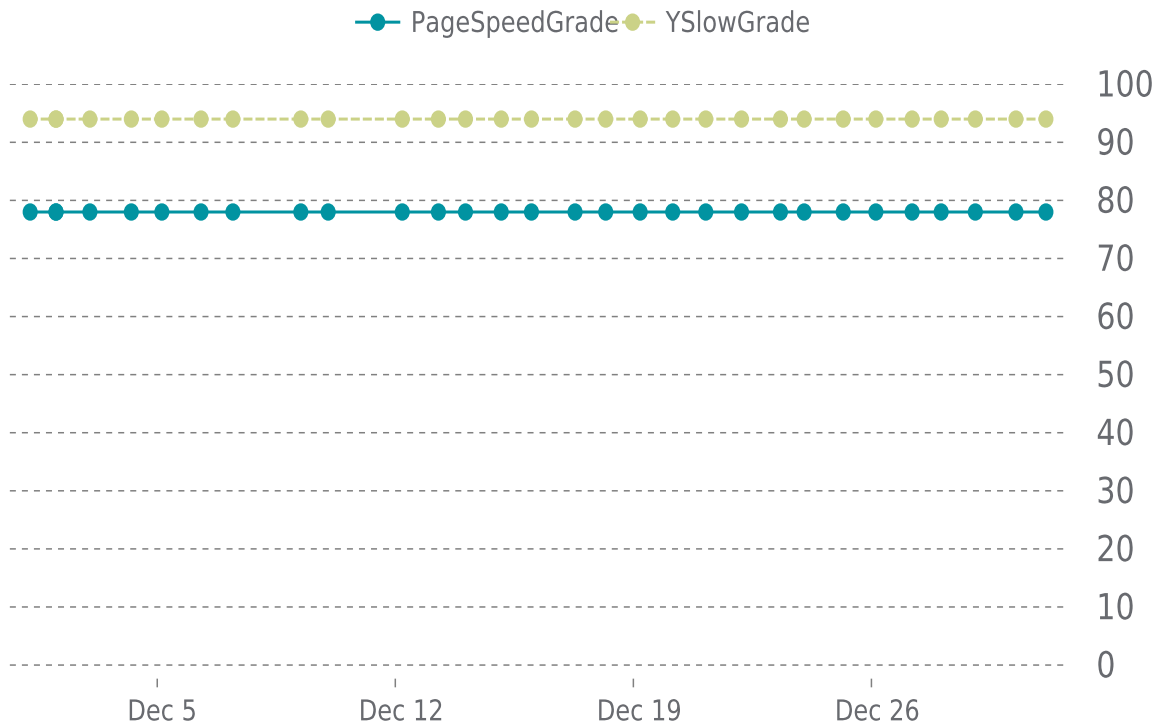

# ✓ PERFORMANCE

Total performance checks: **31**

12/01/2023 to 12/31/2023

## MOST RECENT SCAN

12/31/2023

PageSpeed Grade

**C (78%)**

Previous check: 78%

YSlow Grade

**A (94%)**

Previous check: 94%

## PERFORMANCE OVERVIEW