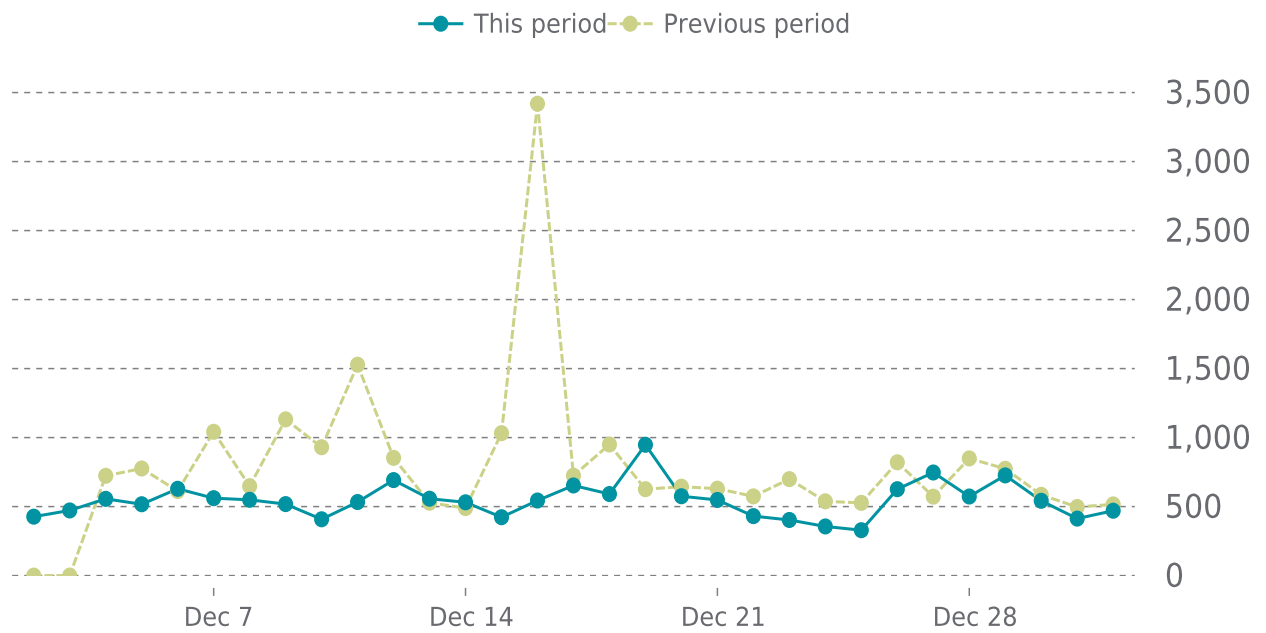

UPDATES

Total updates performed: **5**

12/01/2023 to 12/31/2023

OVERVIEW

Plugin updates

5

UPDATES HISTORY

Plugin name	Plugin version		Date
Toolset Views	3.6.7	→ 3.6.10	12/07/2023
Toolset Types	3.4.19	→ 3.5.1	12/07/2023
WPForms	1.8.4	→ 1.8.5.2	12/07/2023
Yoast SEO	21.4	→ 21.6	12/07/2023
Imagify	2.1.1	→ 2.1.3	12/07/2023

UPTIME

Up for: **53d 15h**
Overall Uptime: **100.000%**

OVERVIEW

last 24 hours
100%

last 7 days
100%

last 30 days
100%

UPTIME HISTORY

Event	Date	Reason	Duration
UP	11/08/2023	-	53d 15h

✓ ANALYTICS

Traffic down by: **30.5%**

12/01/2023 to 12/31/2023

SESSIONS

 **SECURITY**Total security checks: **8**

12/01/2023 to 12/31/2023

MOST RECENT SCAN

12/25/2023