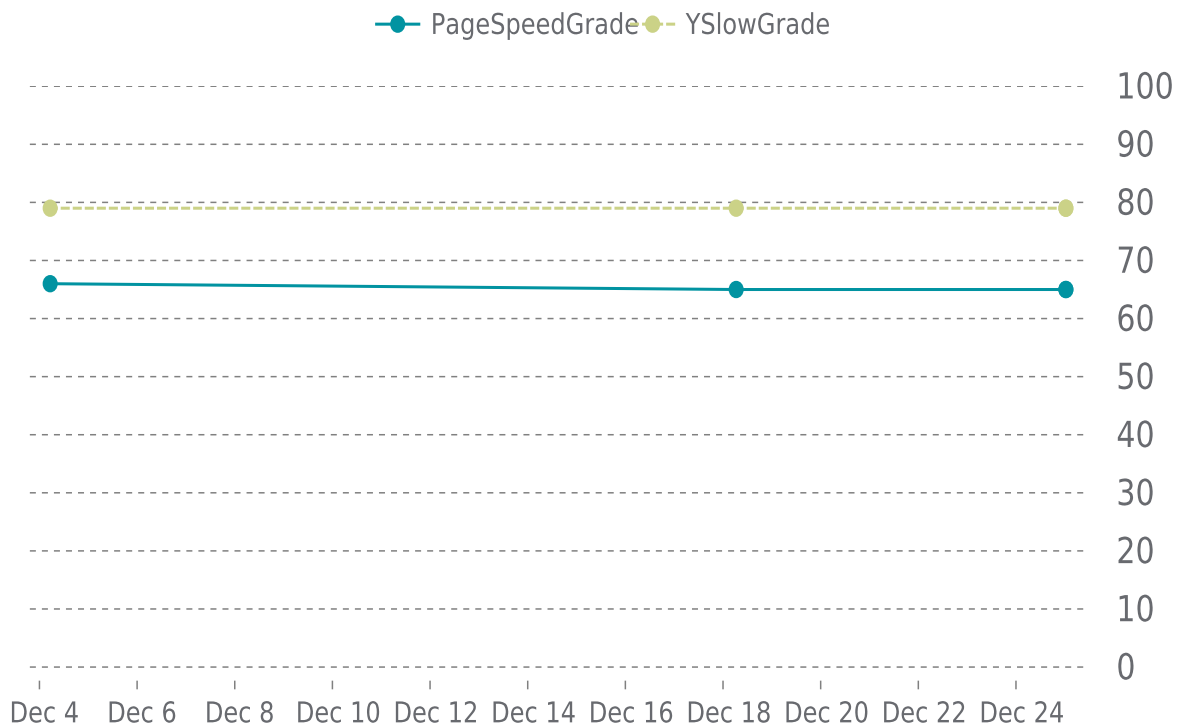

✓ PERFORMANCE

Total performance checks: **4**

12/01/2023 to 12/31/2023

MOST RECENT SCAN

12/25/2023

PageSpeed Grade

D (65%)

Previous check: 65%

YSlow Grade

C (79%)

Previous check: 79%

PERFORMANCE OVERVIEW

PERFORMANCE HISTORY

Date	Load time	PageSpeed	YSlow
12/25/2023 00:33	1.73 s	D (65%)	C (79%)
12/25/2023 00:31	1.93 s	D (65%)	C (79%)
12/18/2023 06:28	2.11 s	D (65%)	C (79%)
12/04/2023 05:16	1.72 s	D (66%)	C (79%)