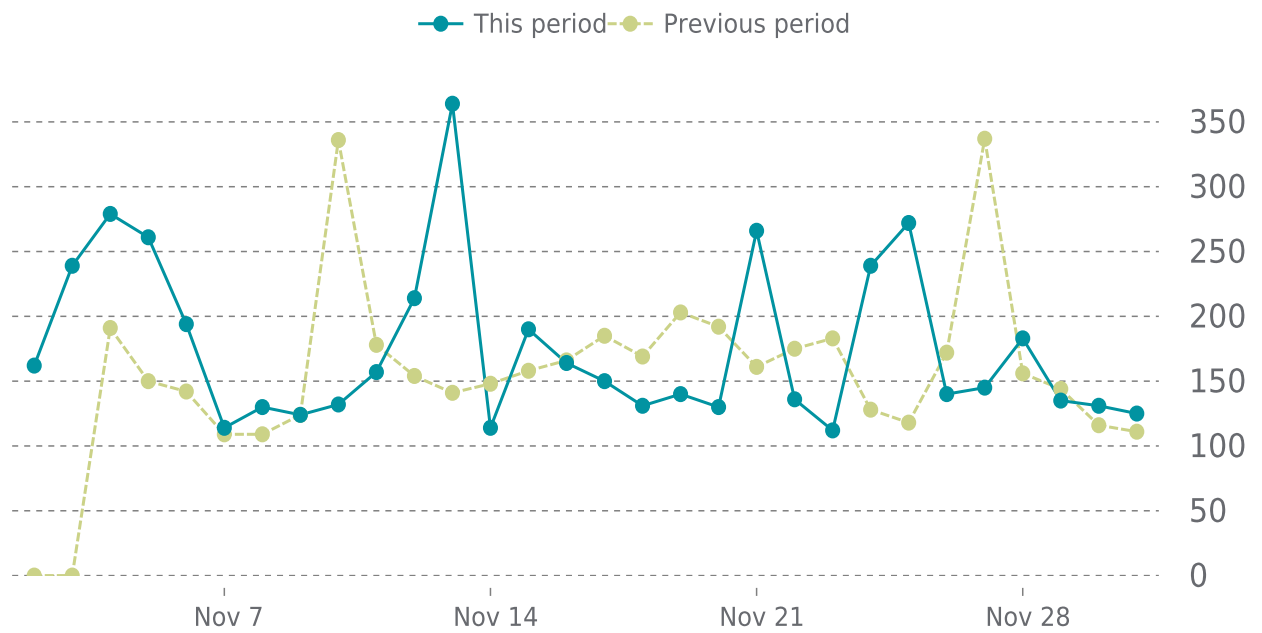

## OVERVIEW

last 24 hours  
**100%**

last 7 days  
**100%**

last 30 days  
**100%**

## UPTIME HISTORY

Event	Date	Reason	Duration
UP	07/28/2023	-	125d 21h

# ✓ ANALYTICS

Traffic up by: **13.3%**

11/01/2023 to 11/30/2023

## SESSIONS