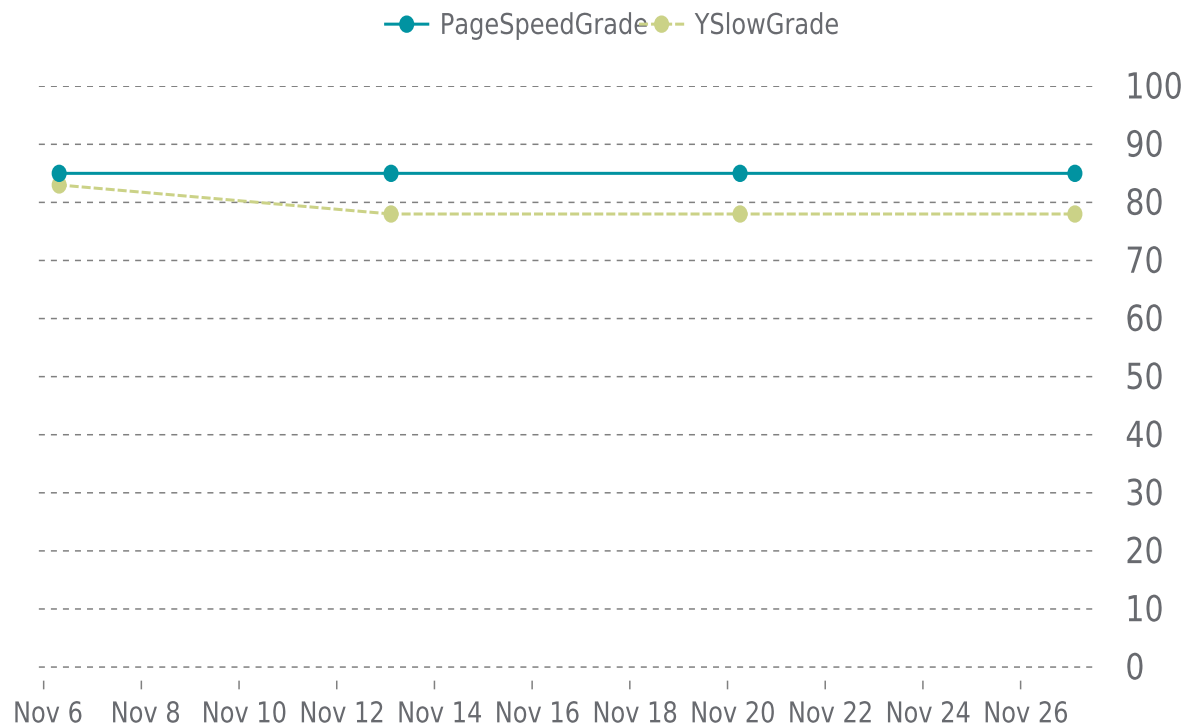

# ✓ PERFORMANCE

Total performance checks: **4**

11/01/2023 to 11/30/2023

## MOST RECENT SCAN

11/27/2023

PageSpeed Grade

**B (85%)**

Previous check: 85%

YSlow Grade

**C (78%)**

Previous check: 78%

## PERFORMANCE OVERVIEW