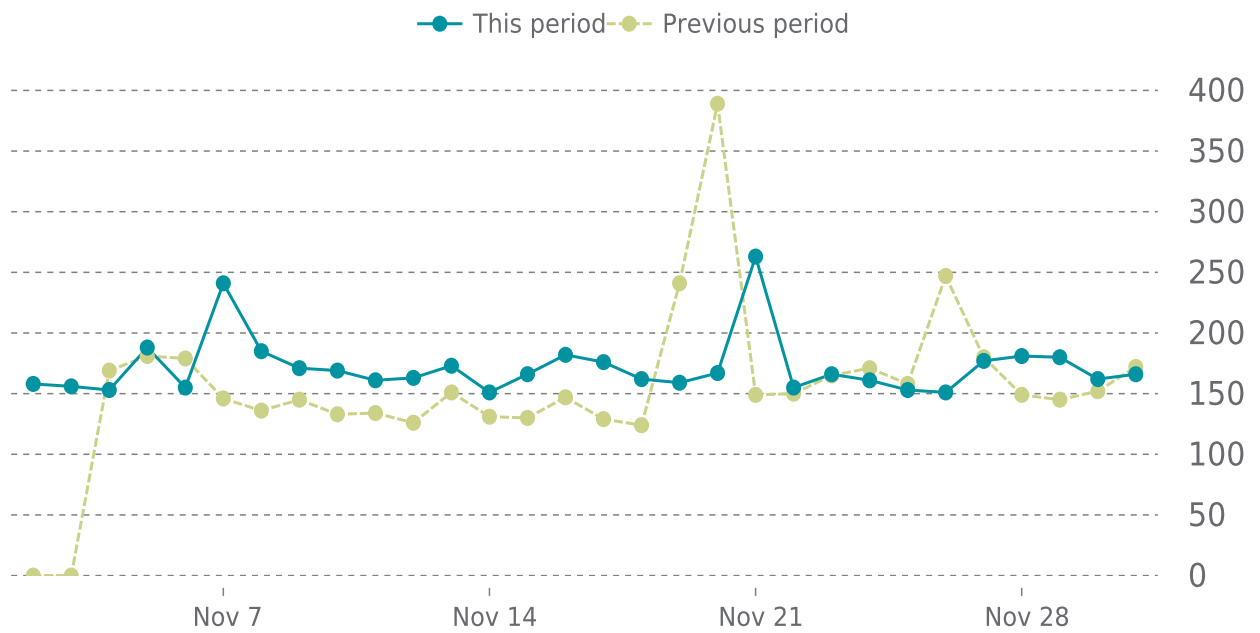

## OVERVIEW

last 24 hours

**100%**

last 7 days

**100%**

last 30 days

**100%**

## UPTIME HISTORY

Event	Date	Reason	Duration
UP	04/28/2023	-	216d 17h

# ✓ ANALYTICS

Traffic up by: **11.3%**

11/01/2023 to 11/30/2023

## SESSIONS