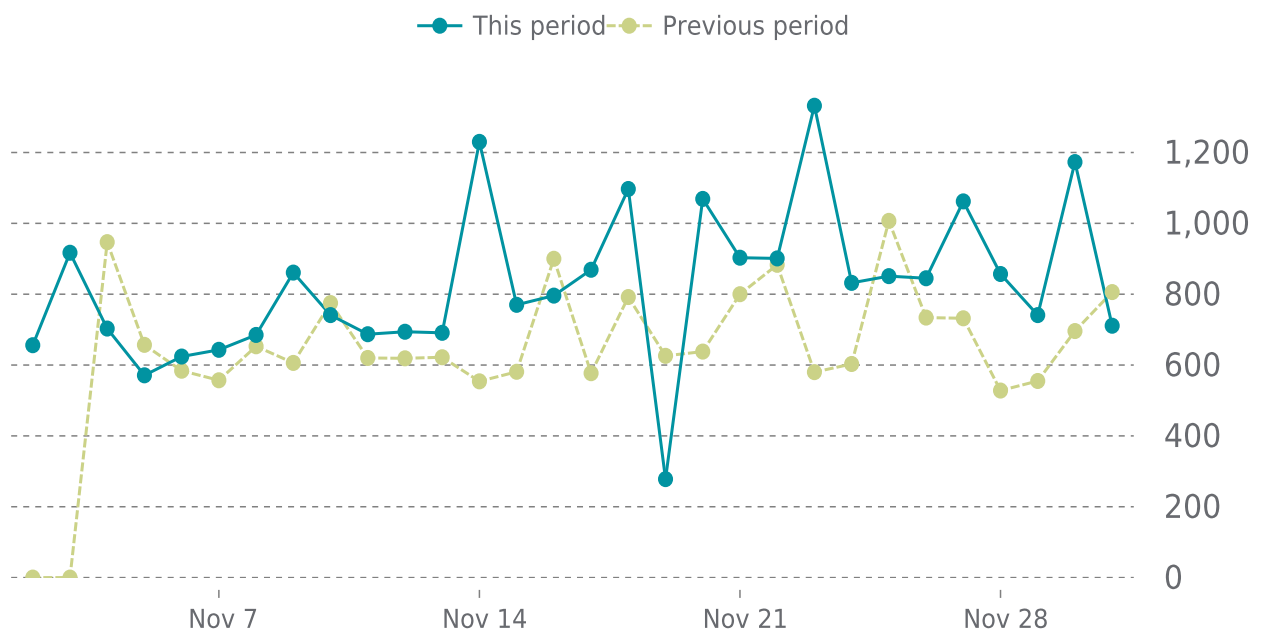

## OVERVIEW

last 24 hours

**100%**

last 7 days

**100%**

last 30 days

**99%**

## UPTIME HISTORY

Event	Date	Reason	Duration
UP	11/15/2023	-	15d 22h
DOWN	11/15/2023	Unable to connect to <a href="https://oxfordhealthandrehab.com/">https://oxfordhealthandrehab.com/</a> .	2m 26s

# ✓ ANALYTICS

Traffic up by: **28.9%**

11/01/2023 to 11/30/2023

## SESSIONS