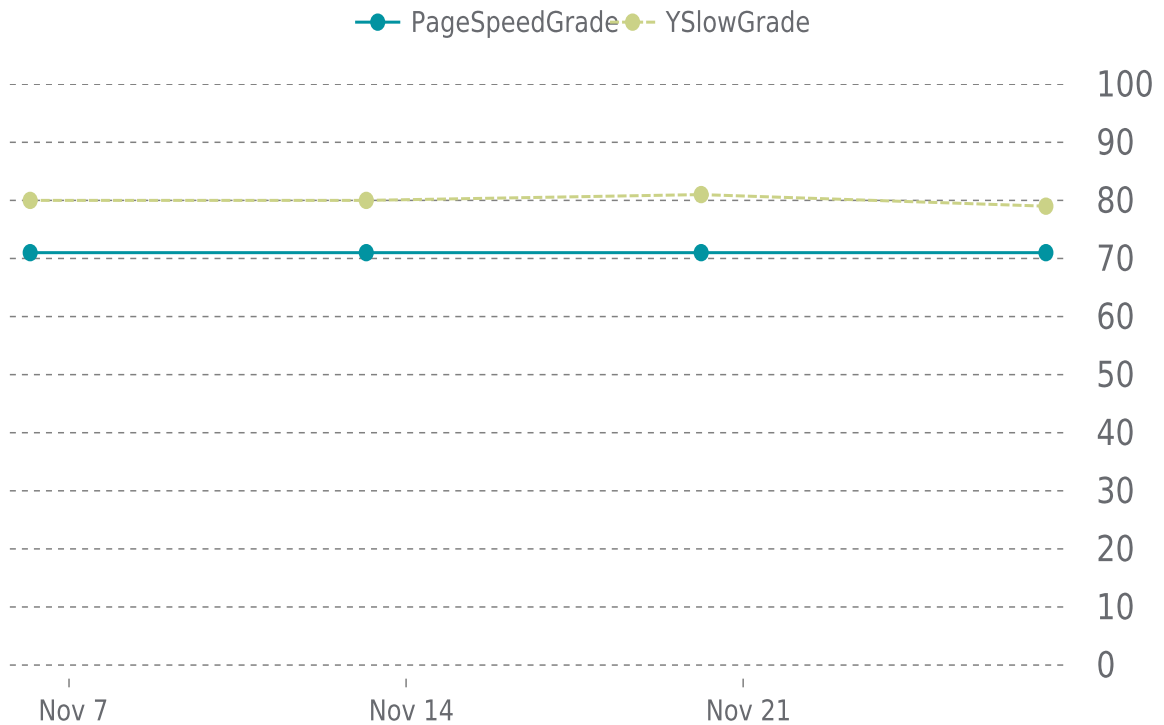

C (79%)

Previous check: 81%

PERFORMANCE OVERVIEW

PERFORMANCE HISTORY

Date	Load time	PageSpeed	YSlow
11/27/2023 06:54	1.60 s	C (71%)	C (79%)
11/20/2023 03:05	1.82 s	C (71%)	B (81%)
11/13/2023 04:09	1.65 s	C (71%)	B (80%)
11/06/2023 04:38	1.63 s	C (71%)	B (80%)