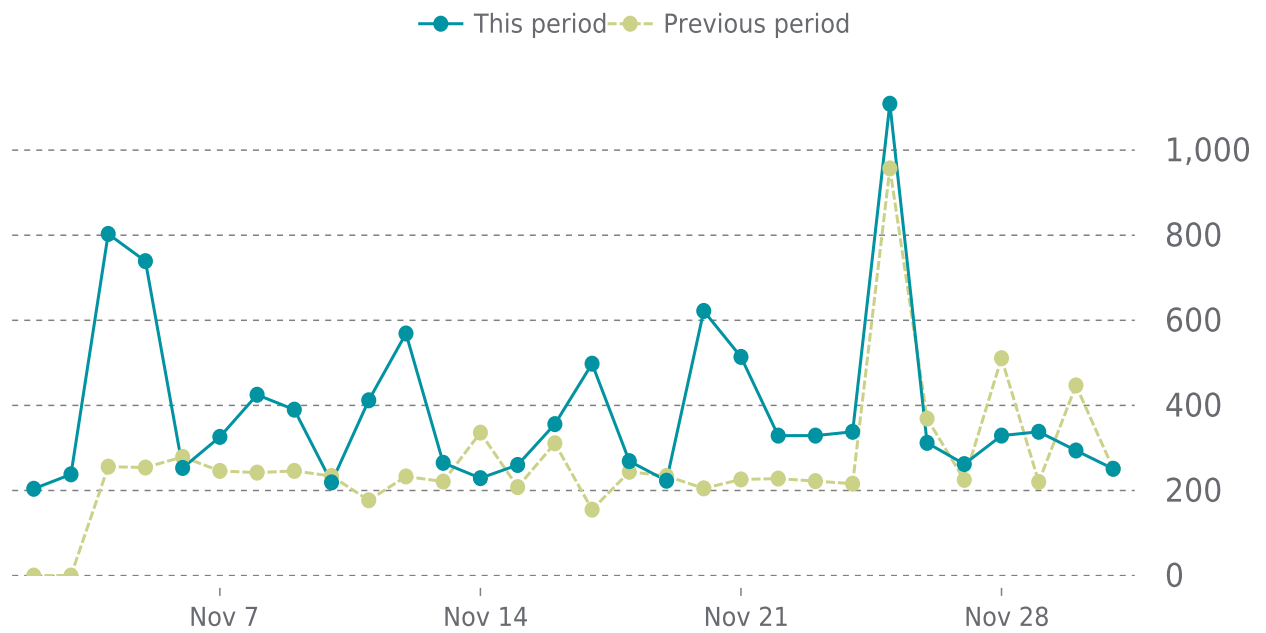

100%

UPTIME HISTORY

Event	Date	Reason	Duration
UP	07/28/2023	-	125d 21h

✓ ANALYTICS

Traffic up by: **47.2%**

11/01/2023 to 11/30/2023

SESSIONS

SECURITY