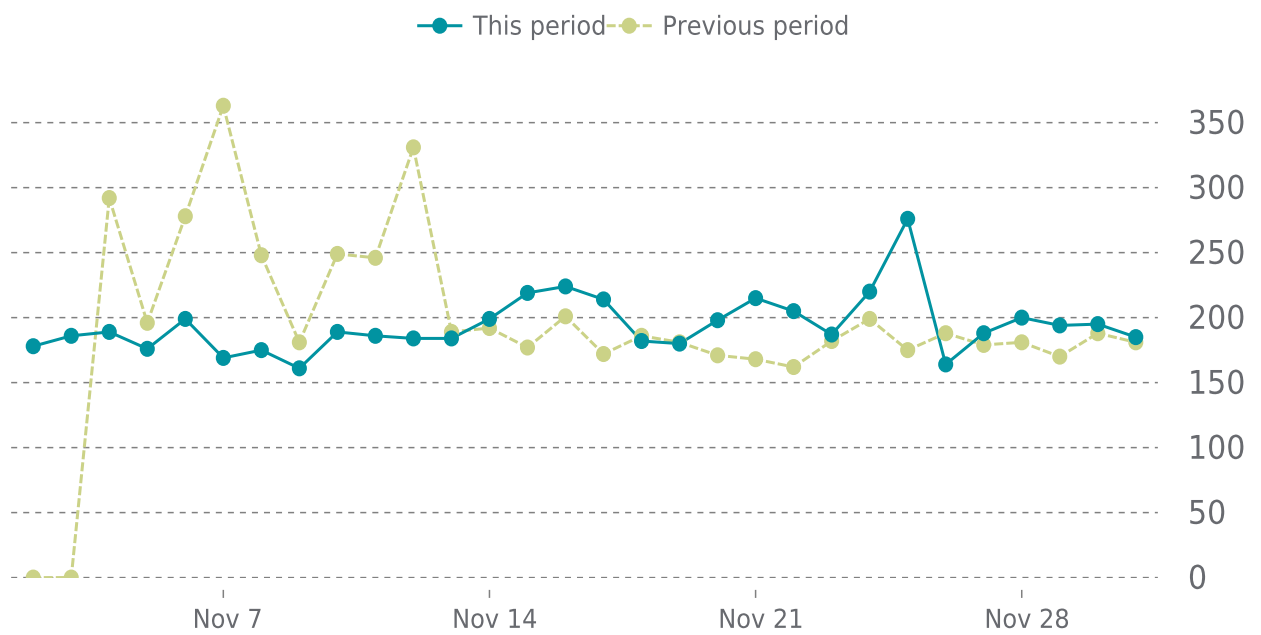

100%

UPTIME HISTORY

Event	Date	Reason	Duration
UP	09/26/2023	-	65d 1h

✓ ANALYTICS

Traffic down by: **0.1%**

11/01/2023 to 11/30/2023

SESSIONS

SECURITY