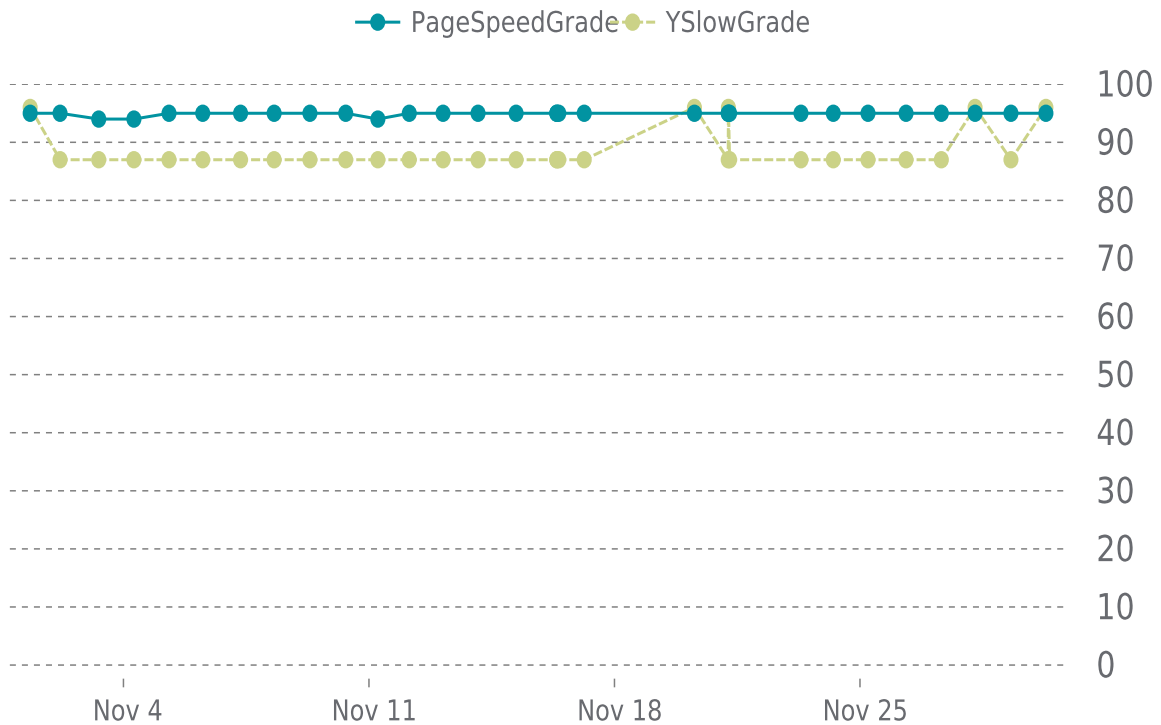

YSlow Grade

A (96%)

Previous check: 87%

PERFORMANCE OVERVIEW

PERFORMANCE HISTORY (1/3)

Date	Load time	PageSpeed	YSlow
11/30/2023 07:14	0.41 s	A (95%)	A (96%)
11/29/2023 07:18	0.62 s	A (95%)	B (87%)
11/28/2023 06:46	0.43 s	A (95%)	A (96%)
11/27/2023 07:40	0.58 s	A (95%)	B (87%)
11/26/2023 07:31	0.62 s	A (95%)	B (87%)
11/25/2023 05:29	0.60 s	A (95%)	B (87%)
11/24/2023 05:44	0.74 s	A (95%)	B (87%)
11/23/2023 07:37	0.70 s	A (95%)	B (87%)
11/21/2023 06:47	0.65 s	A (95%)	B (87%)
11/21/2023 05:57	0.40 s	A (95%)	A (96%)
11/21/2023 05:50	0.54 s	A (95%)	B (87%)
11/20/2023 06:43	0.43 s	A (95%)	A (96%)
11/17/2023 03:18	0.60 s	A (95%)	B (87%)
11/16/2023 21:53	0.61 s	A (95%)	B (87%)
11/16/2023 20:33	0.75 s	A (95%)	B (87%)