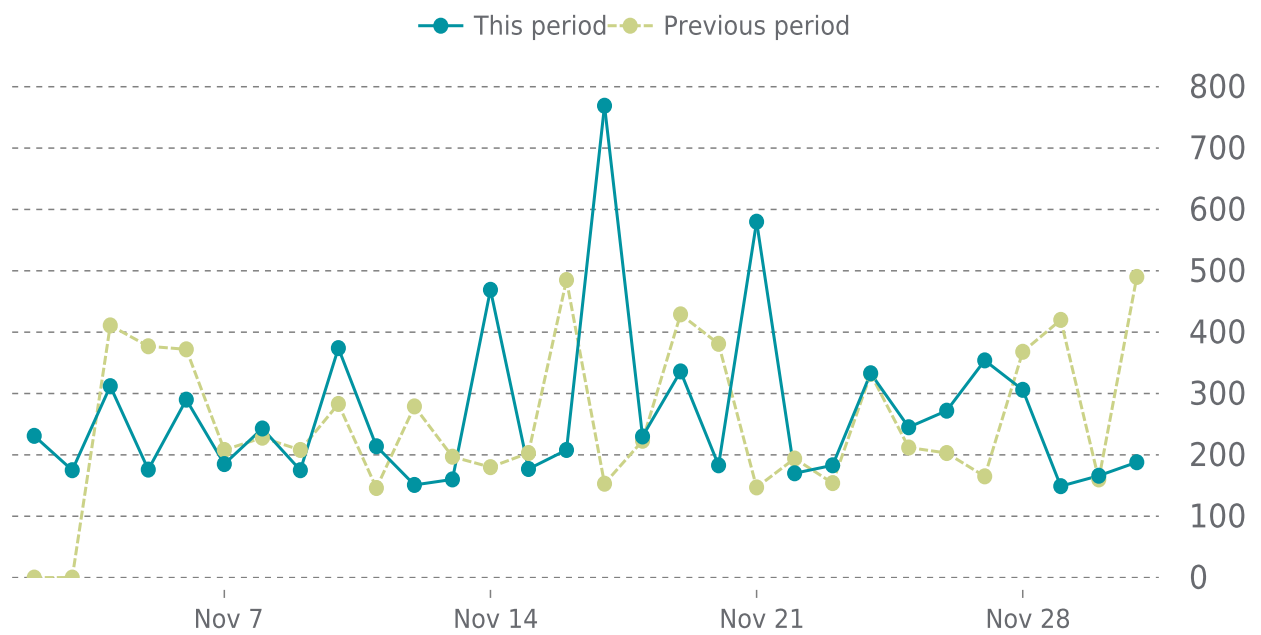

last 7 days
100%

last 30 days
99%

UPTIME HISTORY

Event	Date	Reason	Duration
UP	11/20/2023	-	10d 13h
DOWN	11/20/2023	Service Unavailable.	2m 7s

✓ ANALYTICS

Traffic up by: **5.2%**

11/01/2023 to 11/30/2023

SESSIONS