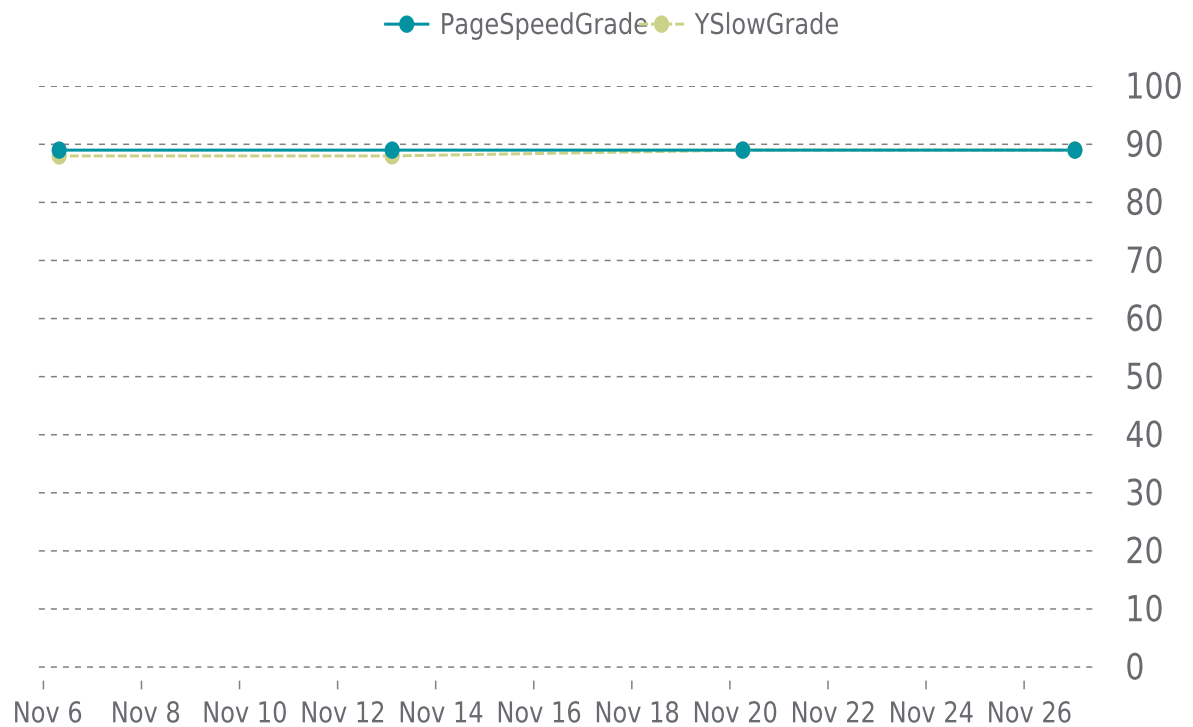

✓ PERFORMANCE

Total performance checks: **4**

11/01/2023 to 11/30/2023

MOST RECENT SCAN

11/27/2023

PageSpeed Grade

B (89%)

Previous check: 89%

YSlow Grade

B (89%)

Previous check: 89%

PERFORMANCE OVERVIEW

PERFORMANCE HISTORY

| Date | Load time | PageSpeed | YSlow |
|------------------|-----------|-----------|---------|
| 11/27/2023 00:52 | 1.22 s | B (89%) | B (89%) |
| 11/20/2023 06:20 | 1.20 s | B (89%) | B (89%) |
| 11/13/2023 14:41 | 1.19 s | B (89%) | B (88%) |
| 11/06/2023 07:43 | 0.93 s | B (89%) | B (88%) |