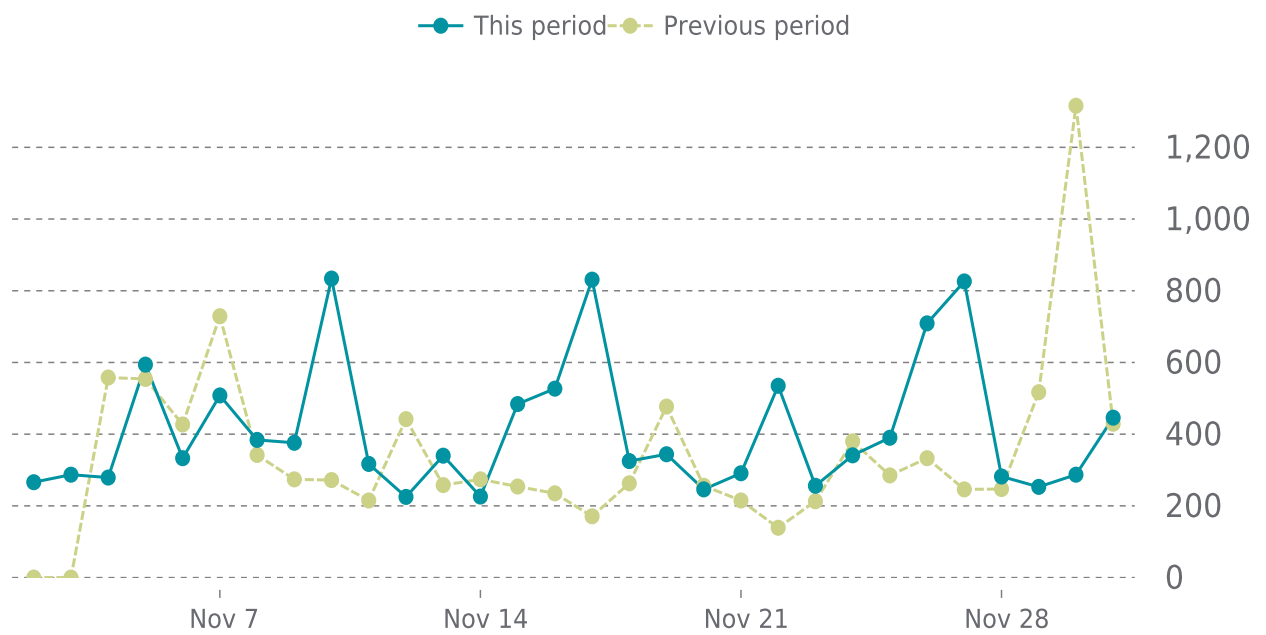

UPTIME

Up for: **125d 21h**
Overall Uptime: **100.000%**

OVERVIEW

last 24 hours
100%

last 7 days
100%

last 30 days
100%

UPTIME HISTORY

| Event | Date | Reason | Duration |
|-------|------------|--------|----------|
| UP | 07/28/2023 | - | 125d 21h |

✓ ANALYTICS

Traffic up by: **19.6%**

11/01/2023 to 11/30/2023

SESSIONS

SECURITY

Total security checks: **4**

11/01/2023 to 11/30/2023

MOST RECENT SCAN