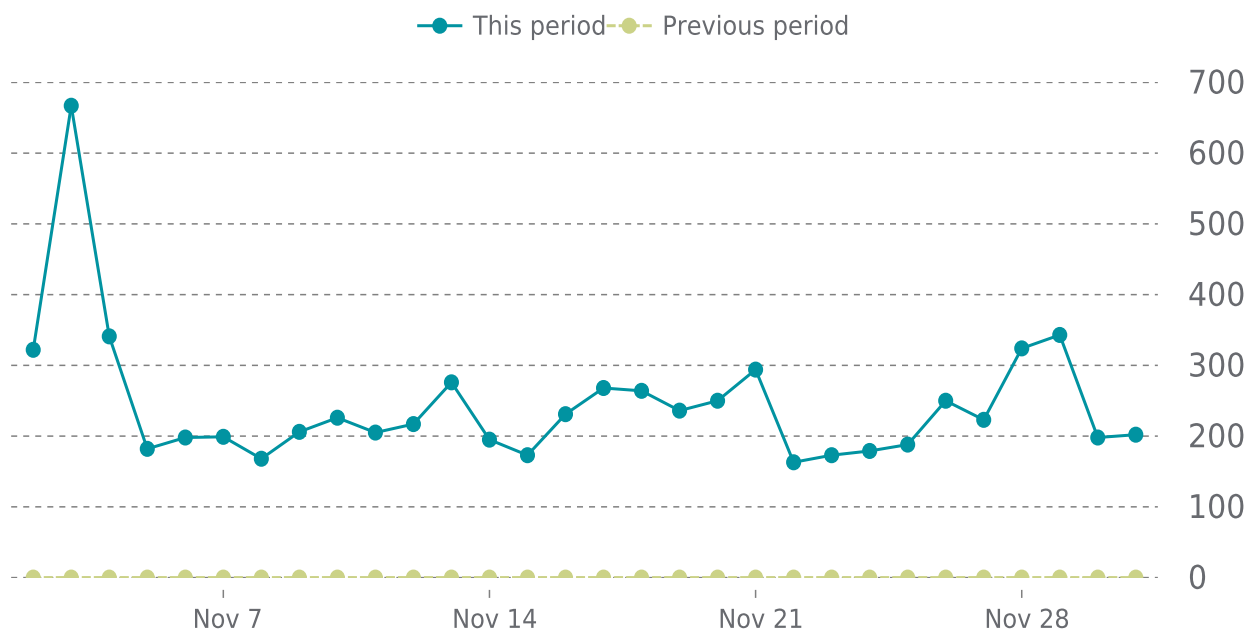

100%

UPTIME HISTORY

Event	Date	Reason	Duration
UP	11/01/2023	-	29d 13h

✓ ANALYTICS

Traffic up by: **0%**
11/01/2023 to 11/30/2023

SESSIONS

SECURITY

Total security checks: **5**