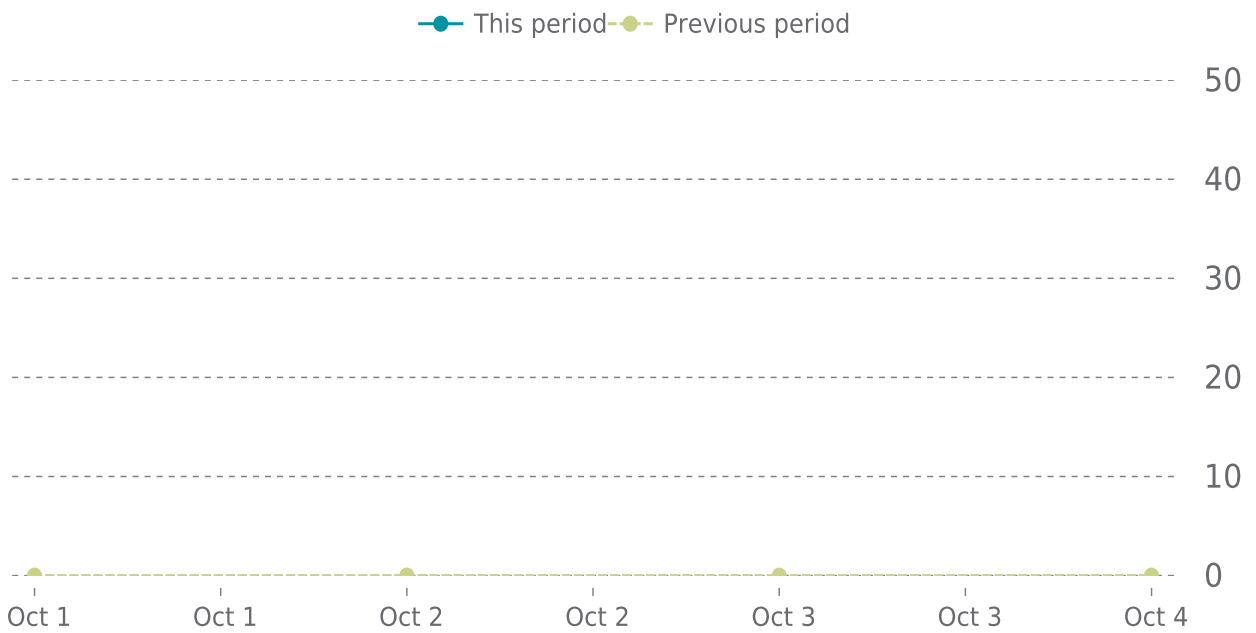

Pages Per Sessions: ▲ 0%

Social Media Sessions: ▲ 0.00%

Bounce Rate: ▲ 0%

Organic Searches: ▲ 0.00%

SECURITY

Total security checks: **4**

11/01/2023 to 11/30/2023

MOST RECENT SCAN