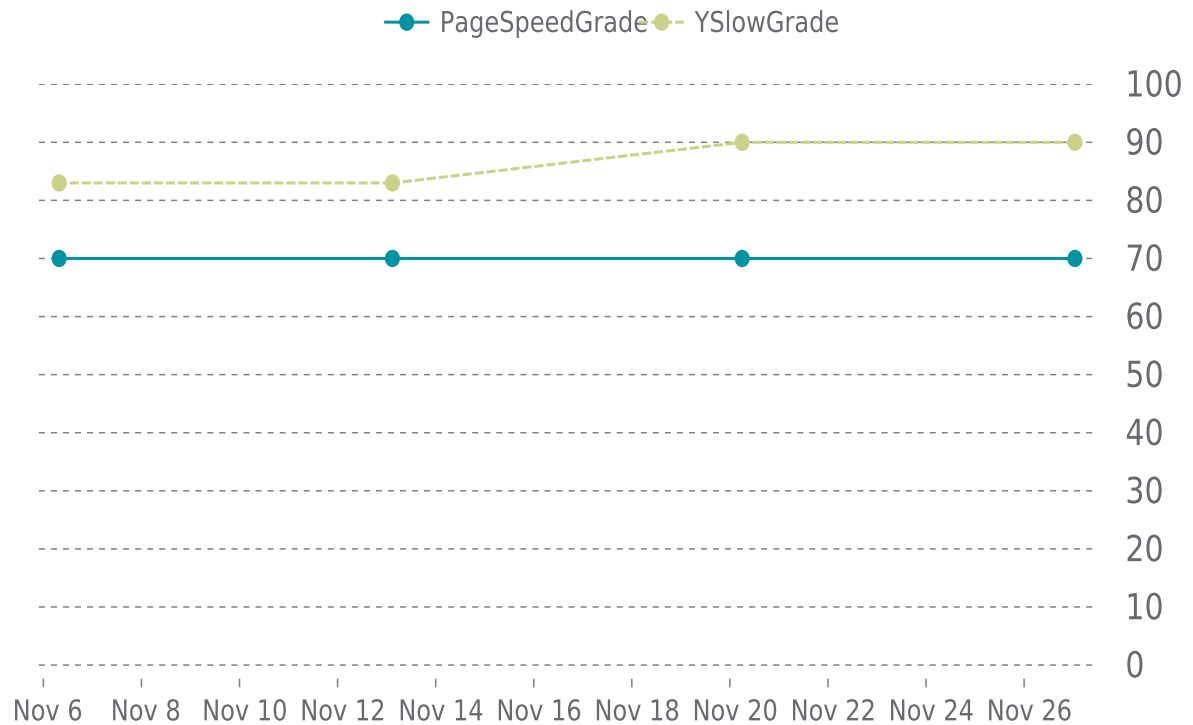

✓ PERFORMANCE

Total performance checks: **4**

11/01/2023 to 11/30/2023

MOST RECENT SCAN

11/27/2023

PageSpeed Grade

C (70%)

Previous check: 70%

YSlow Grade

A (90%)

Previous check: 90%

PERFORMANCE OVERVIEW

PERFORMANCE HISTORY

Date	Load time	PageSpeed	YSlow
11/27/2023 00:52	1.04 s	C (70%)	A (90%)
11/20/2023 06:00	1.10 s	C (70%)	A (90%)
11/13/2023 14:50	1.07 s	C (70%)	B (83%)
11/06/2023 07:44	1.12 s	C (70%)	B (83%)