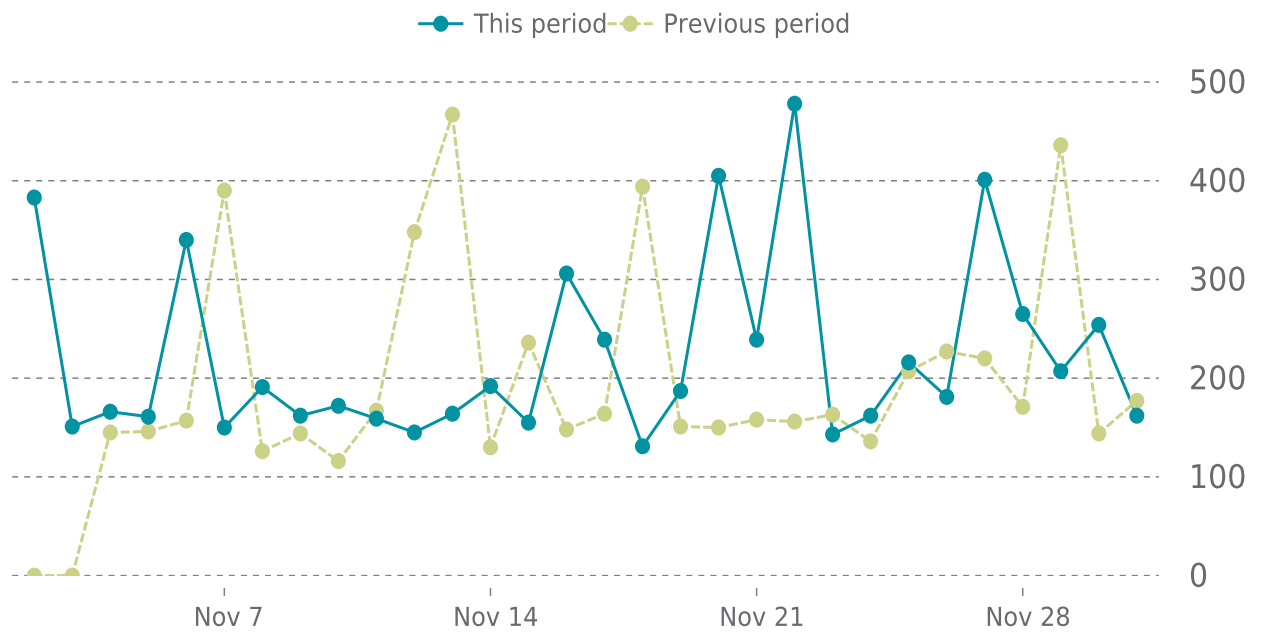

## OVERVIEW

last 24 hours

**100%**

last 7 days

**100%**

last 30 days

**99%**

## UPTIME HISTORY

Event	Date	Reason	Duration
UP	11/17/2023	-	13d 23h
DOWN	11/16/2023	Bad Gateway	2m 5s

# ✓ ANALYTICS

Traffic up by: **15.5%**

11/01/2023 to 11/30/2023

## SESSIONS