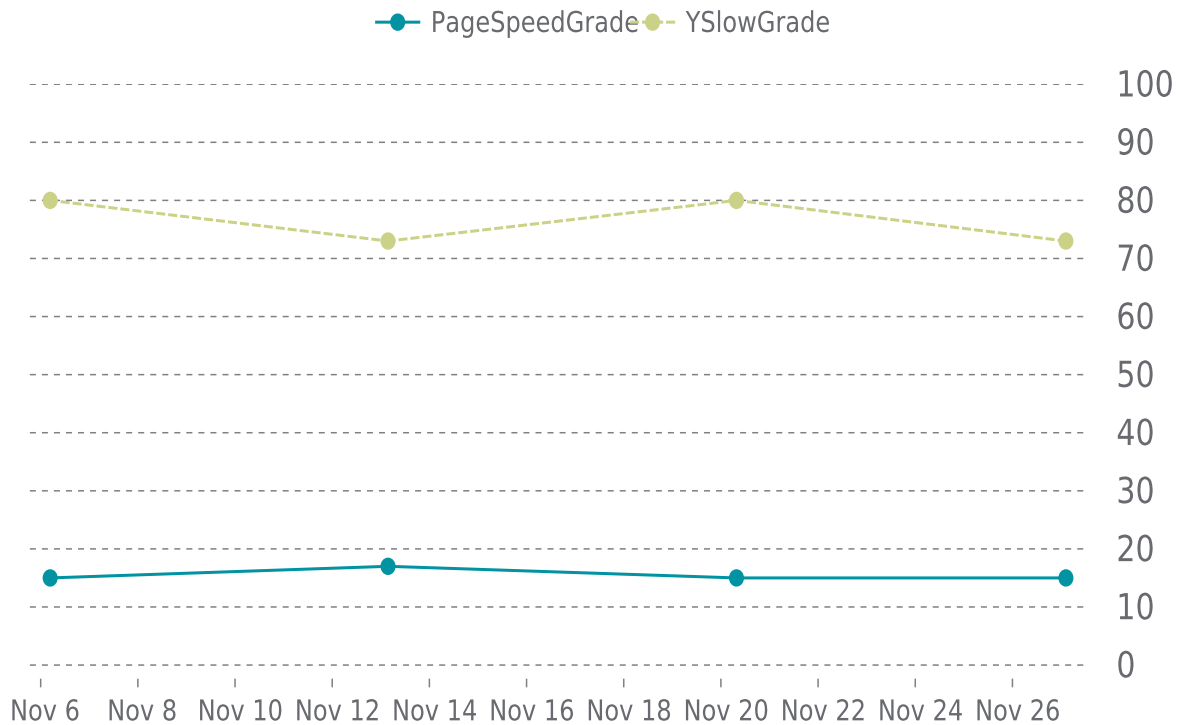

# ✓ PERFORMANCE

Total performance checks: **4**

11/01/2023 to 11/30/2023

## MOST RECENT SCAN

11/27/2023

PageSpeed Grade

**F (15%)**

Previous check: 15%

YSlow Grade

**C (73%)**

Previous check: 80%

## PERFORMANCE OVERVIEW