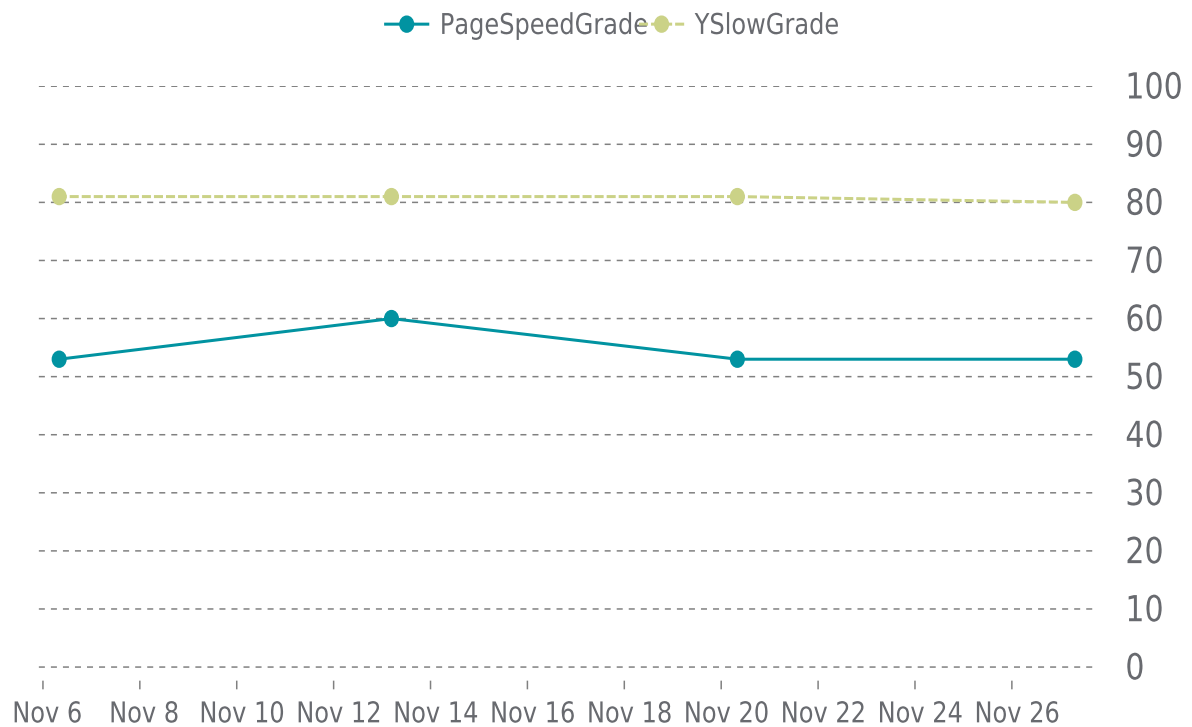

✓ PERFORMANCE

Total performance checks: **4**

11/01/2023 to 11/30/2023

MOST RECENT SCAN

11/27/2023

PageSpeed Grade

E (53%)

Previous check: 53%

YSlow Grade

B (80%)

Previous check: 81%

PERFORMANCE OVERVIEW

PERFORMANCE HISTORY

Date	Load time	PageSpeed	YSlow
11/27/2023 07:14	3.27 s	E (53%)	B (80%)
11/20/2023 08:01	3.07 s	E (53%)	B (81%)
11/13/2023 04:39	2.99 s	D (60%)	B (81%)
11/06/2023 08:02	2.95 s	E (53%)	B (81%)