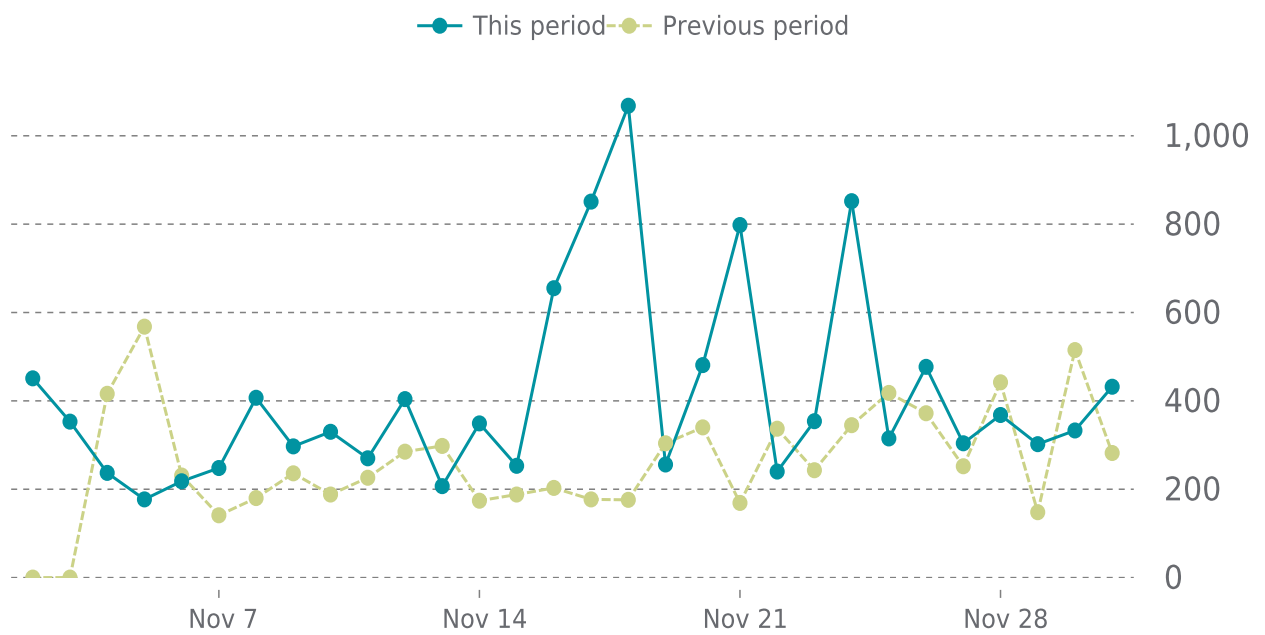

Backup size
516.77MB

WordPress version
6.3.2

Active Theme
Creative Bread Studio

Active Plugins
13

Published posts
1

Approved comments
0

✓ ANALYTICS

Traffic up by: **56.4%**

11/01/2023 to 11/30/2023

SESSIONS

SECURITY

Total security checks: **4**

11/01/2023 to 11/30/2023

MOST RECENT SCAN

11/27/2023

Status: **Clean**