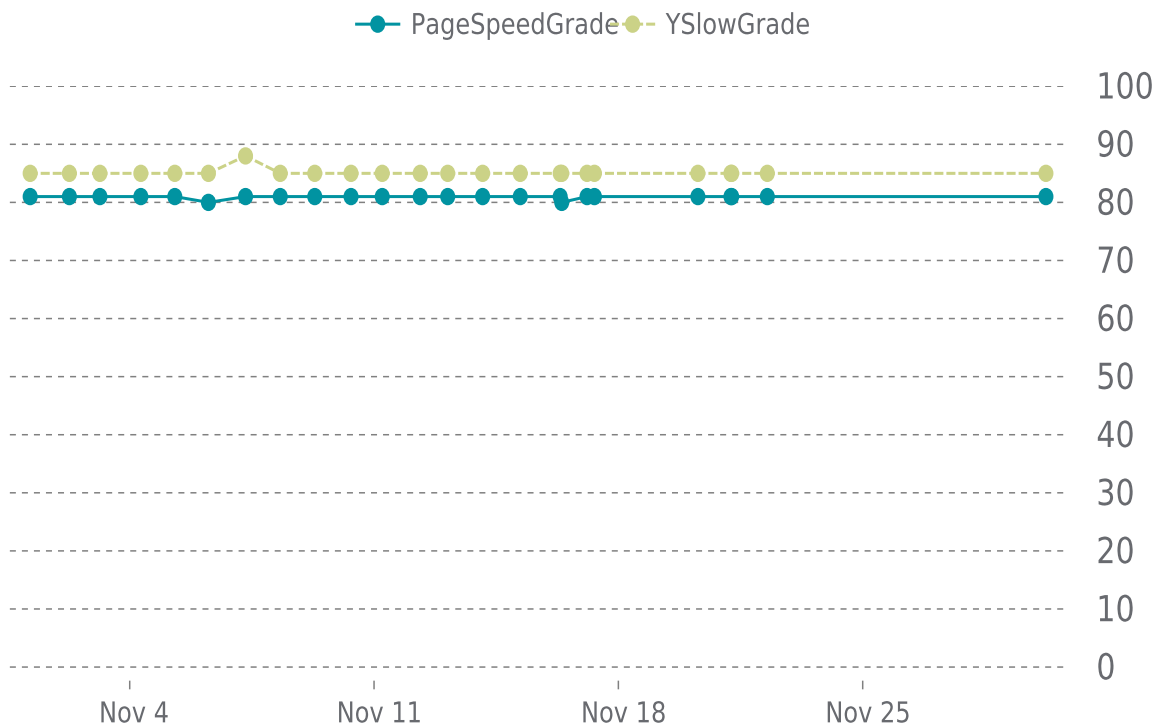

✓ PERFORMANCE

Total performance checks: **24**

11/01/2023 to 11/30/2023

MOST RECENT SCAN

11/30/2023

PageSpeed Grade

B (81%)

Previous check: 81%

YSlow Grade

B (85%)

Previous check: 85%

PERFORMANCE OVERVIEW

PERFORMANCE HISTORY (1/2)

Date	Load time	PageSpeed	YSlow
11/30/2023 05:59	1.78 s	B (81%)	B (85%)
11/22/2023 06:25	1.60 s	B (81%)	B (85%)
11/21/2023 05:55	1.75 s	B (81%)	B (85%)
11/21/2023 05:25	1.59 s	B (81%)	B (85%)
11/20/2023 06:41	1.55 s	B (81%)	B (85%)
11/17/2023 07:32	1.74 s	B (81%)	B (85%)
11/17/2023 02:27	1.59 s	B (81%)	B (85%)
11/16/2023 21:04	1.54 s	B (80%)	B (85%)
11/16/2023 19:59	1.87 s	B (81%)	B (85%)
11/15/2023 04:32	1.49 s	B (81%)	B (85%)
11/14/2023 02:40	1.47 s	B (81%)	B (85%)
11/13/2023 14:39	1.57 s	B (81%)	B (85%)
11/12/2023 07:44	1.92 s	B (81%)	B (85%)
11/11/2023 05:38	1.40 s	B (81%)	B (85%)
11/10/2023 08:10	1.55 s	B (81%)	B (85%)