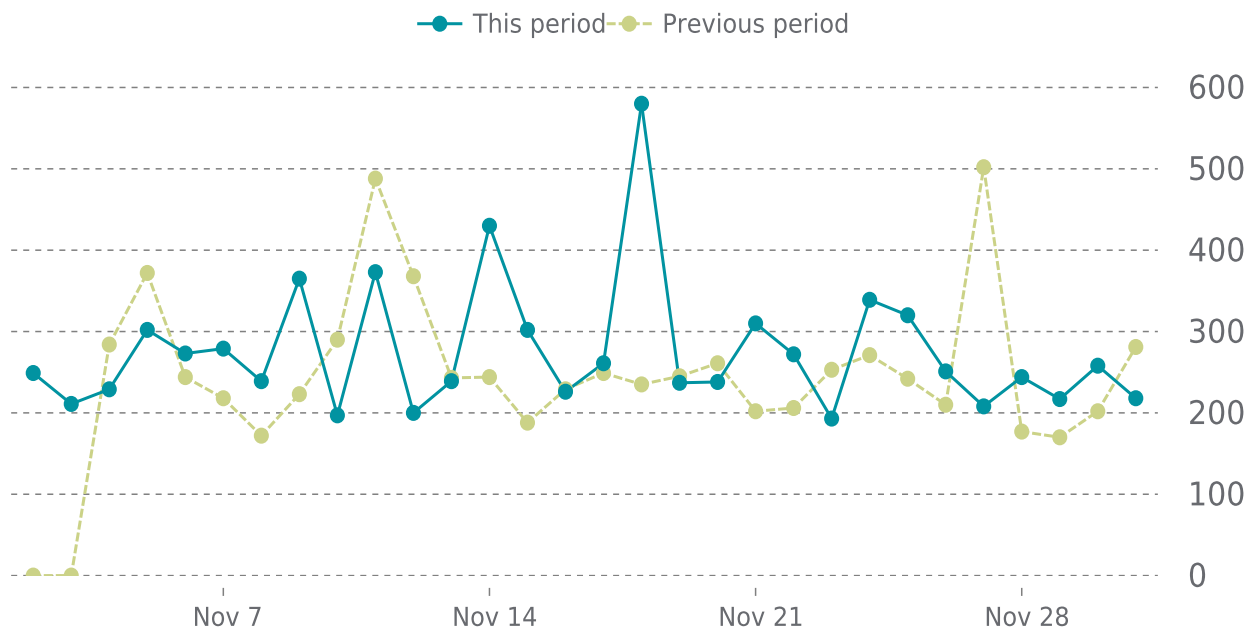

OVERVIEW

last 24 hours

100%

last 7 days

100%

last 30 days

100%

UPTIME HISTORY

Event	Date	Reason	Duration
UP	09/27/2023	-	64d 23h

✓ ANALYTICS

Traffic up by: **13.6%**

11/01/2023 to 11/30/2023

SESSIONS

SECURITY

Total security checks: **4**

11/01/2023 to 11/30/2023