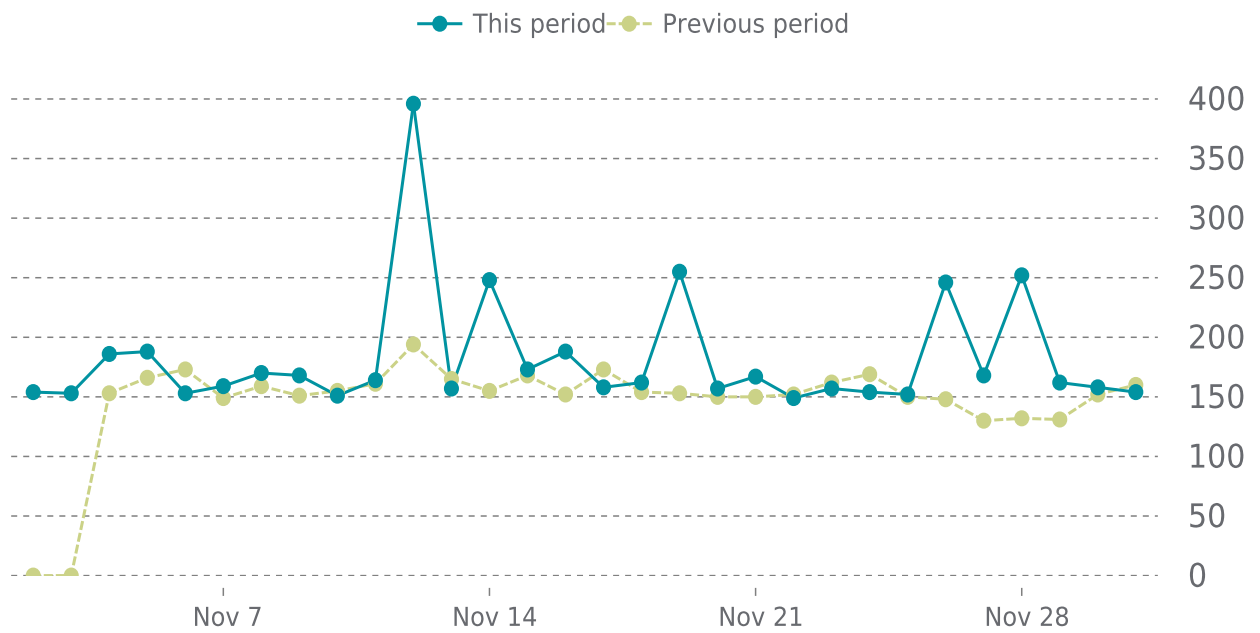

100%

UPTIME HISTORY

Event	Date	Reason	Duration
UP	09/26/2023	-	65d 1h

✓ ANALYTICS

Traffic up by: **25%**
11/01/2023 to 11/30/2023

SESSIONS

SECURITY

Total security checks: **3**