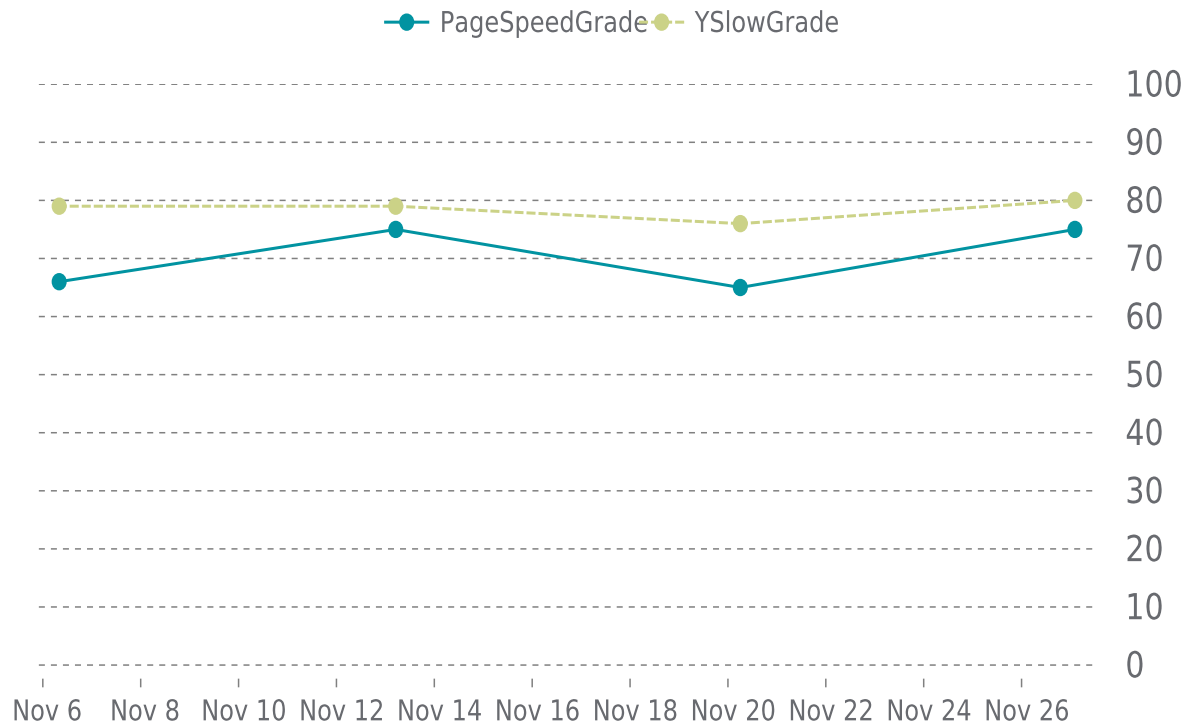

# ✓ PERFORMANCE

Total performance checks: **4**

11/01/2023 to 11/30/2023

## MOST RECENT SCAN

11/27/2023

PageSpeed Grade

**C (75%)**

Previous check: 65%

YSlow Grade

**B (80%)**

Previous check: 76%

## PERFORMANCE OVERVIEW

## PERFORMANCE HISTORY

Date	Load time	PageSpeed	YSlow
11/27/2023 02:10	1.66 s	C (75%)	B (80%)
11/20/2023 06:04	1.72 s	D (65%)	C (76%)
11/13/2023 05:05	1.56 s	C (75%)	C (79%)
11/06/2023 08:01	1.32 s	D (66%)	C (79%)