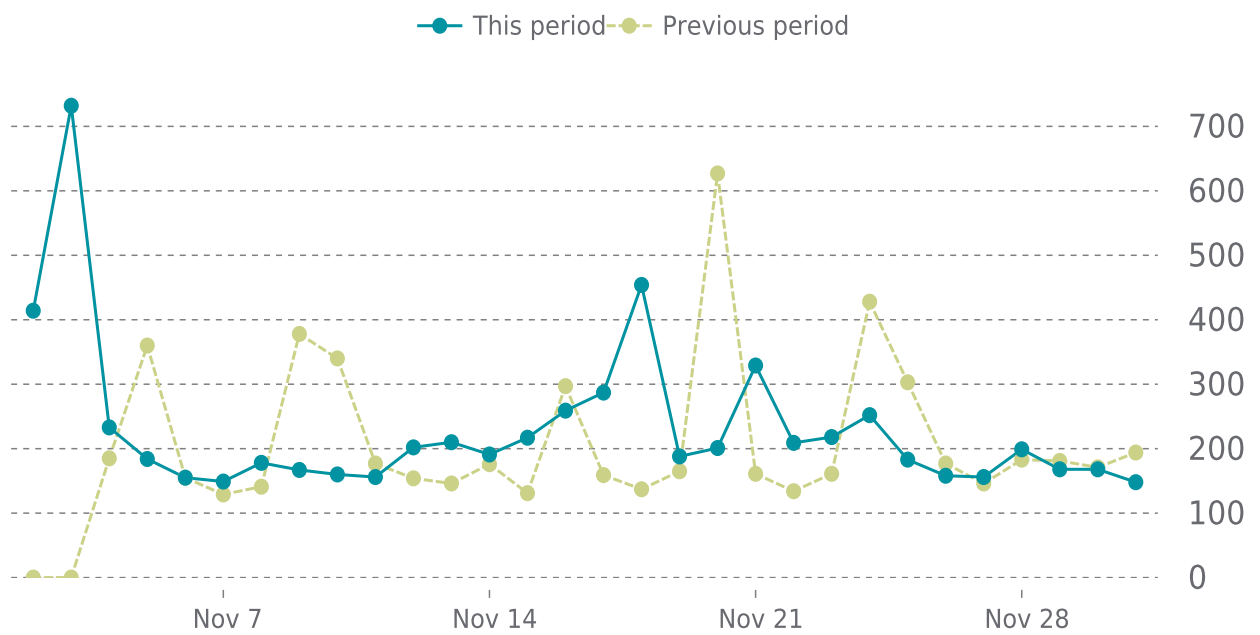

OVERVIEW

Website: <https://elizabethporterlaw.com/>
IP Address: 34.105.30.128
WordPress Version: 6.3.2

ANALYTICS

13.6% average increase in sessions in the previous period

SECURITY

Your website is safe

✓ ANALYTICS

Traffic up by: **13.6%**

11/01/2023 to 11/30/2023

SESSIONS

SECURITY

Total security checks: **3**

11/01/2023 to 11/30/2023

MOST RECENT SCAN

11/28/2023