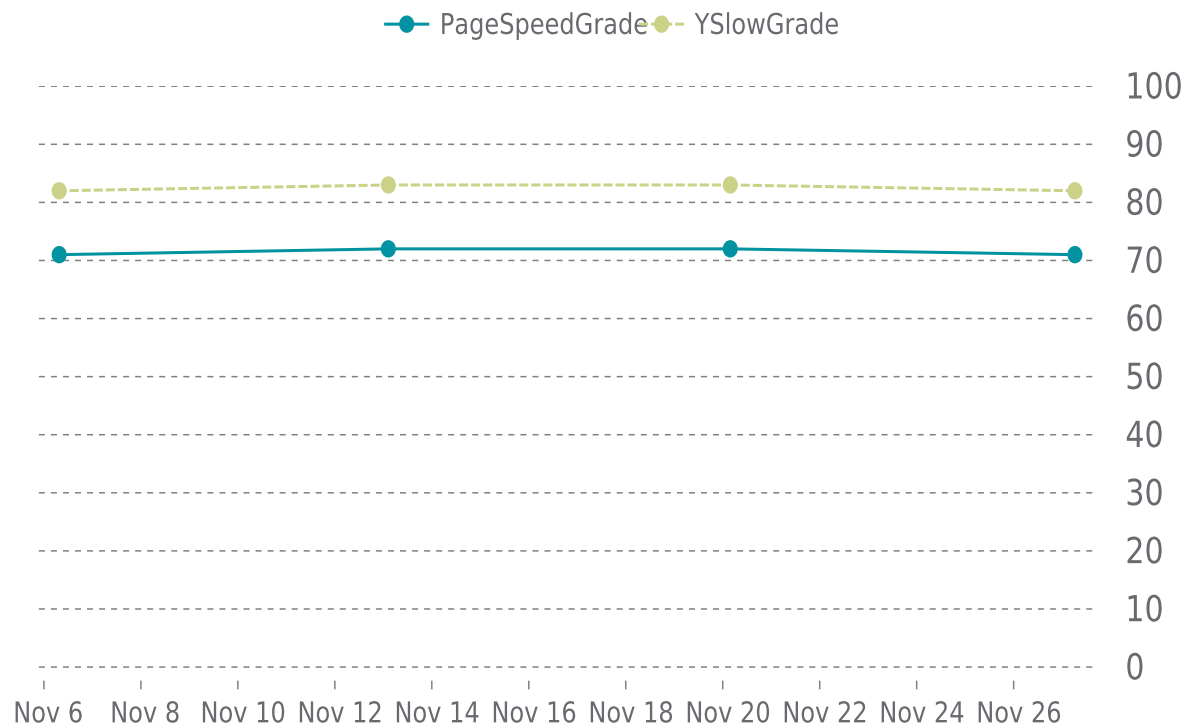

# ✓ PERFORMANCE

Total performance checks: **4**

11/01/2023 to 11/30/2023

## MOST RECENT SCAN

11/27/2023

PageSpeed Grade

**C (71%)**

Previous check: 72%

YSlow Grade

**B (82%)**

Previous check: 83%

## PERFORMANCE OVERVIEW