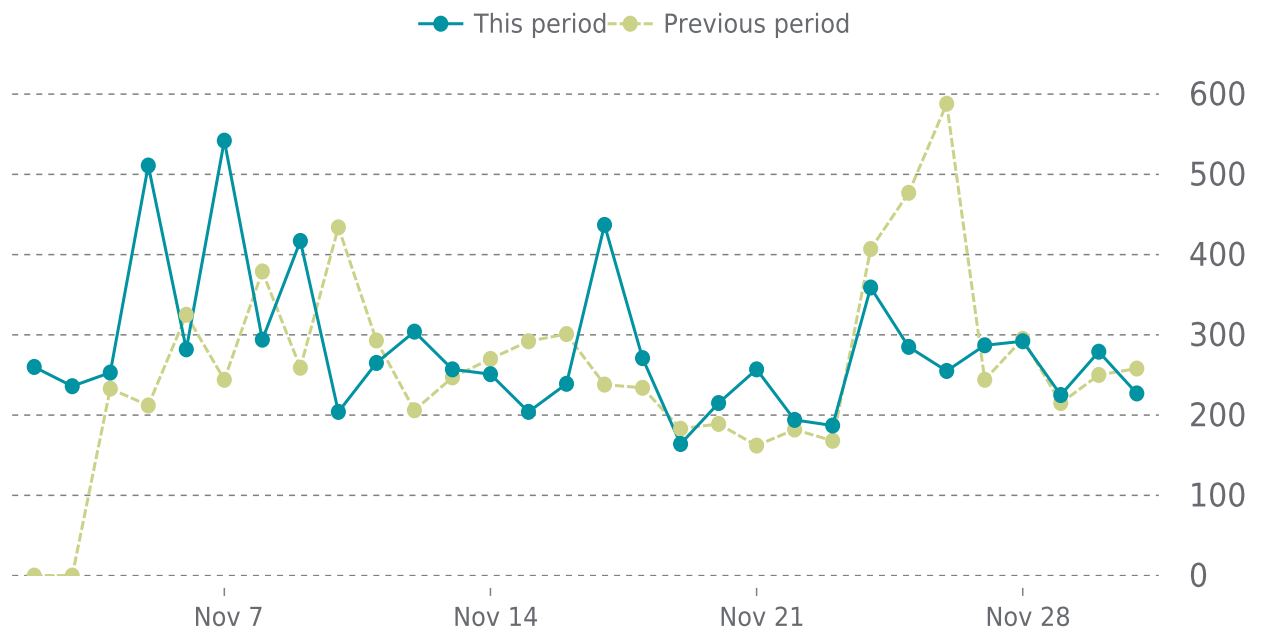

## OVERVIEW

last 24 hours

**100%**

last 7 days

**100%**

last 30 days

**100%**

## UPTIME HISTORY

Event	Date	Reason	Duration
UP	07/28/2023	-	125d 21h

# ✓ ANALYTICS

Traffic up by: **8.6%**  
11/01/2023 to 11/30/2023

## SESSIONS