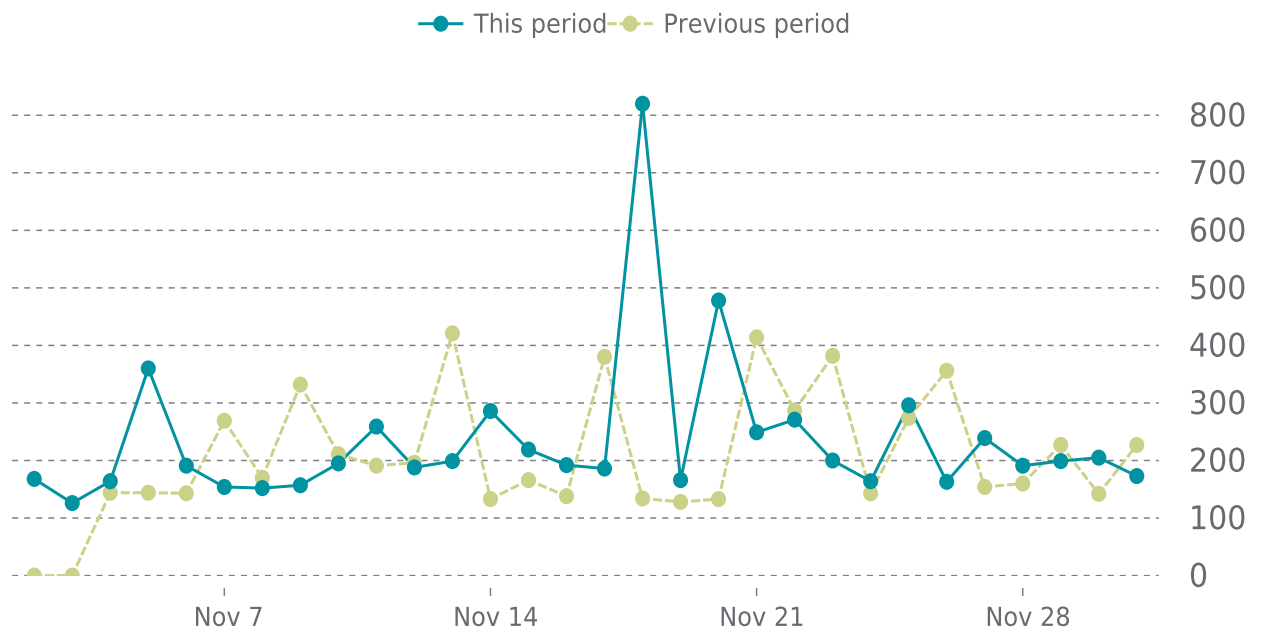

OVERVIEW

last 24 hours

100%

last 7 days

100%

last 30 days

100%

UPTIME HISTORY

| Event | Date | Reason | Duration |
|-------|------------|--------|----------|
| UP | 07/28/2023 | - | 125d 21h |

✓ ANALYTICS

Traffic up by: **13.1%**

11/01/2023 to 11/30/2023

SESSIONS

SECURITY

Total security checks: **4**