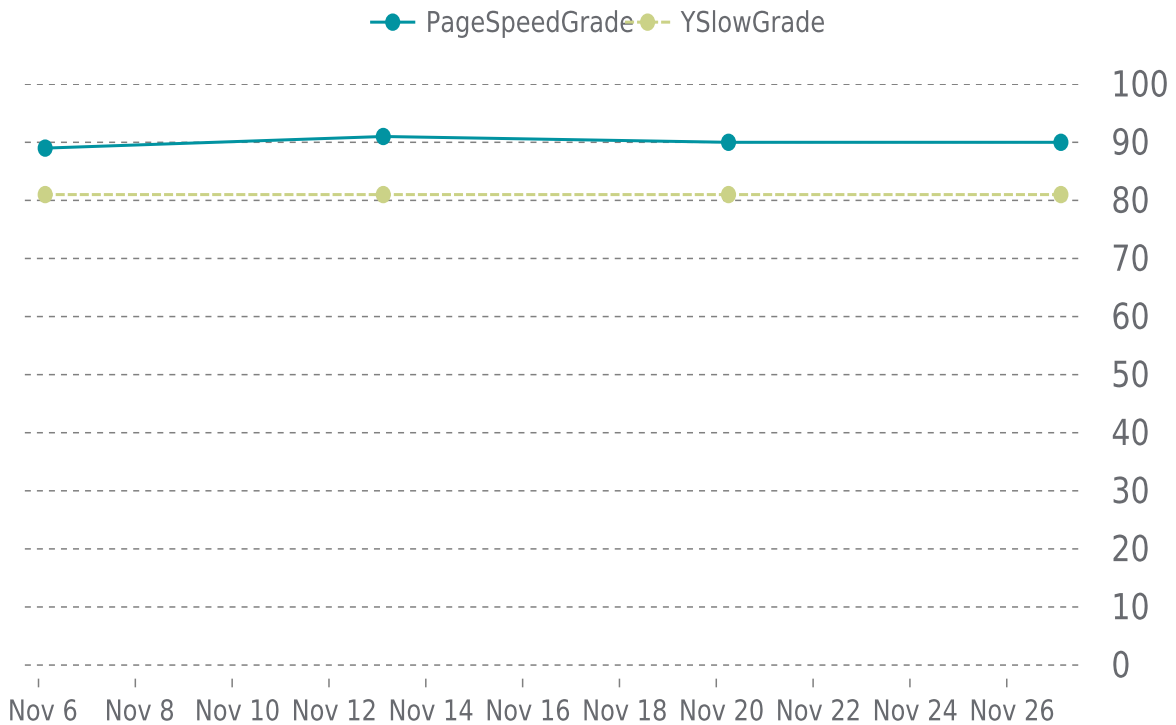

✓ PERFORMANCE

Total performance checks: **4**

11/01/2023 to 11/30/2023

MOST RECENT SCAN

11/27/2023

PageSpeed Grade

A (90%)

Previous check: 90%

YSlow Grade

B (81%)

Previous check: 81%

PERFORMANCE OVERVIEW

PERFORMANCE HISTORY

| Date | Load time | PageSpeed | YSlow |
|------------------|-----------|-----------|---------|
| 11/27/2023 02:51 | 1.48 s | A (90%) | B (81%) |
| 11/20/2023 06:04 | 1.30 s | A (90%) | B (81%) |
| 11/13/2023 14:55 | 1.32 s | A (91%) | B (81%) |
| 11/06/2023 03:18 | 1.63 s | B (89%) | B (81%) |