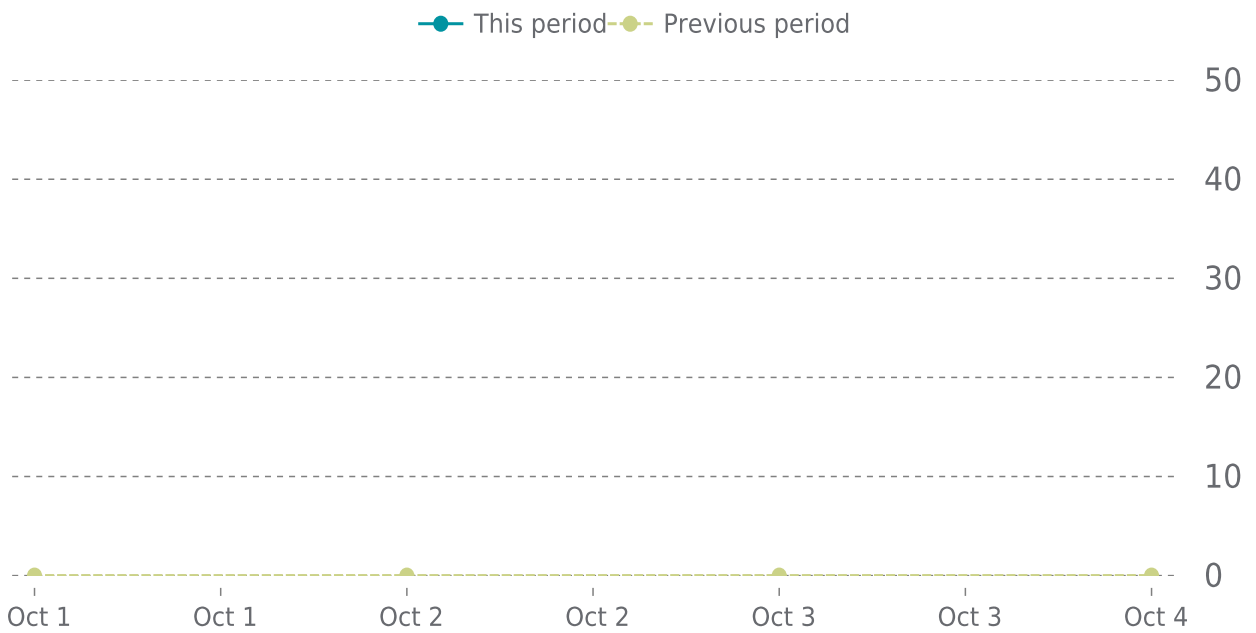

ANALYTICS

Traffic up by: **0%**
11/01/2023 to 11/30/2023

SESSIONS

Pages Per Sessions: ▲ 0%

Social Media Sessions: ▲ 0.00%

Bounce Rate: ▲ 0%

Organic Searches: ▲ 0.00%