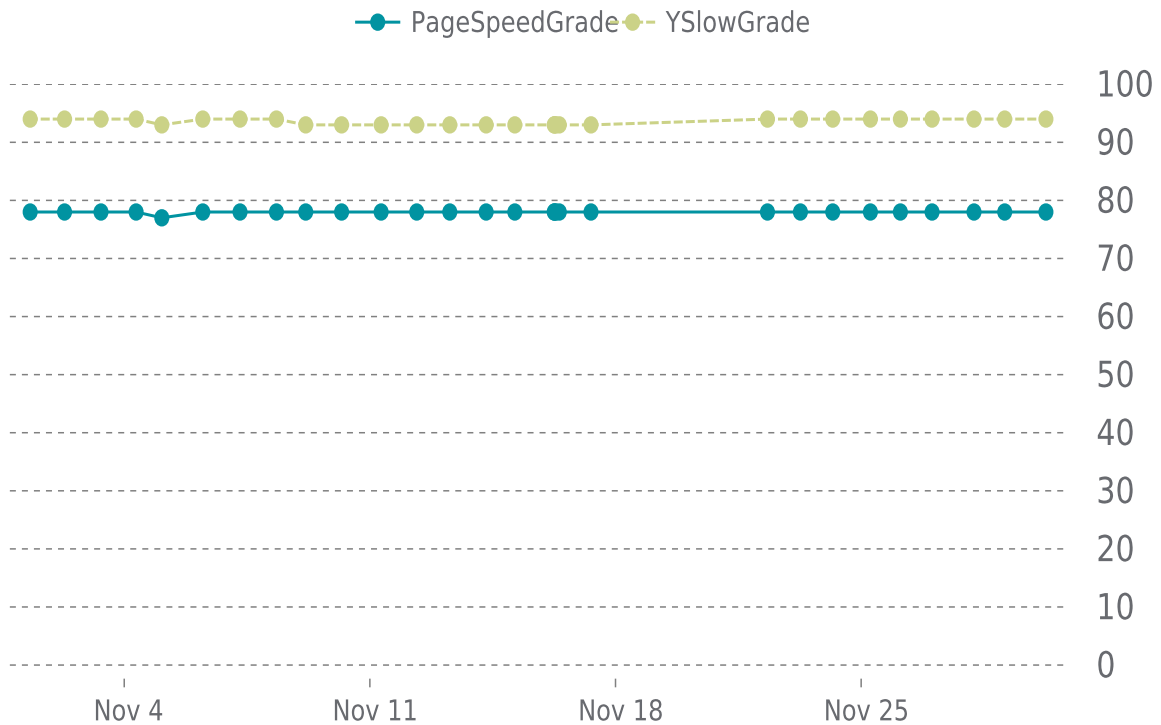

Previous check: 94%

PERFORMANCE OVERVIEW

PERFORMANCE HISTORY (1/2)

Date	Load time	PageSpeed	YSlow
11/30/2023 06:22	1.05 s	C (78%)	A (94%)
11/29/2023 02:11	0.85 s	C (78%)	A (94%)
11/28/2023 05:11	1.10 s	C (78%)	A (94%)
11/27/2023 00:30	1.12 s	C (78%)	A (94%)
11/26/2023 02:50	1.06 s	C (78%)	A (94%)
11/25/2023 06:20	1.08 s	C (78%)	A (94%)
11/24/2023 04:34	1.00 s	C (78%)	A (94%)
11/23/2023 06:28	1.09 s	C (78%)	A (94%)
11/22/2023 07:56	1.07 s	C (78%)	A (94%)
11/17/2023 07:14	1.12 s	C (78%)	A (93%)
11/16/2023 21:33	1.26 s	C (78%)	A (93%)
11/16/2023 19:05	1.10 s	C (78%)	A (93%)
11/16/2023 18:16	1.07 s	C (78%)	A (93%)
11/16/2023 18:06	1.13 s	C (78%)	A (93%)
11/15/2023 03:08	1.20 s	C (78%)	A (93%)