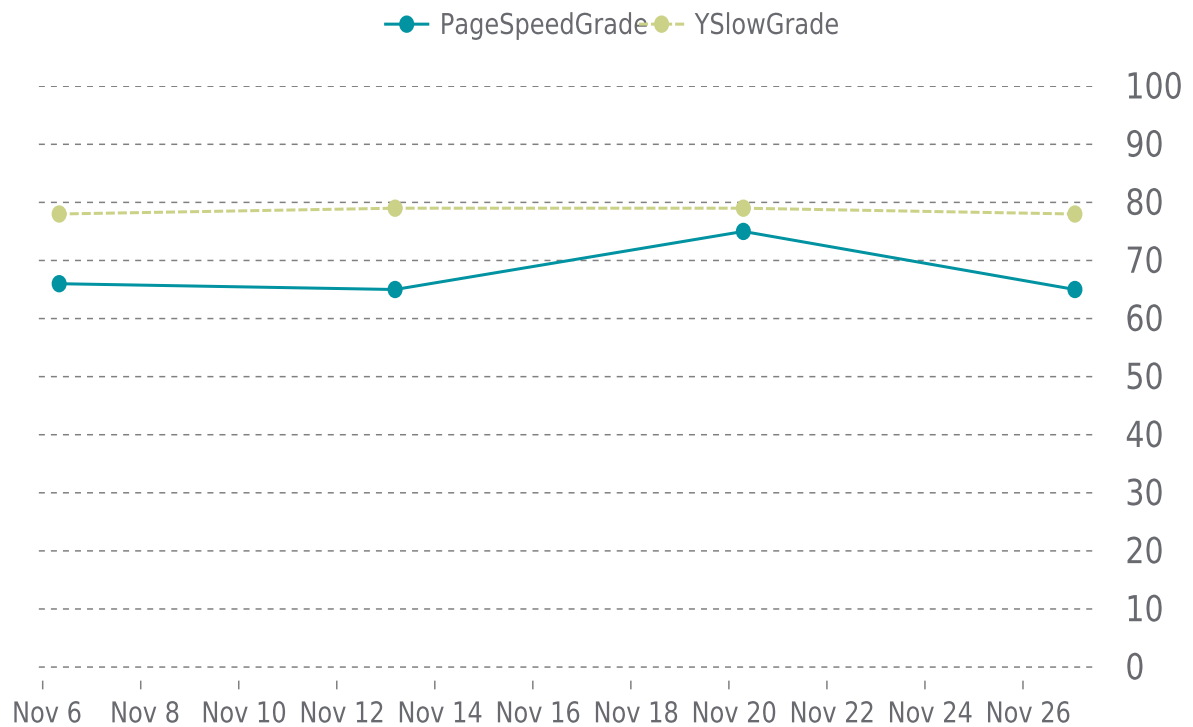

# ✓ PERFORMANCE

Total performance checks: **4**

11/01/2023 to 11/30/2023

## MOST RECENT SCAN

11/27/2023

PageSpeed Grade

**D (65%)**

Previous check: 75%

YSlow Grade

**C (78%)**

Previous check: 79%

## PERFORMANCE OVERVIEW

## PERFORMANCE HISTORY

Date	Load time	PageSpeed	YSlow
11/27/2023 01:26	2.00 s	D (65%)	C (78%)
11/20/2023 07:05	1.60 s	C (75%)	C (79%)
11/13/2023 04:33	1.80 s	D (65%)	C (79%)
11/06/2023 08:04	1.92 s	D (66%)	C (78%)