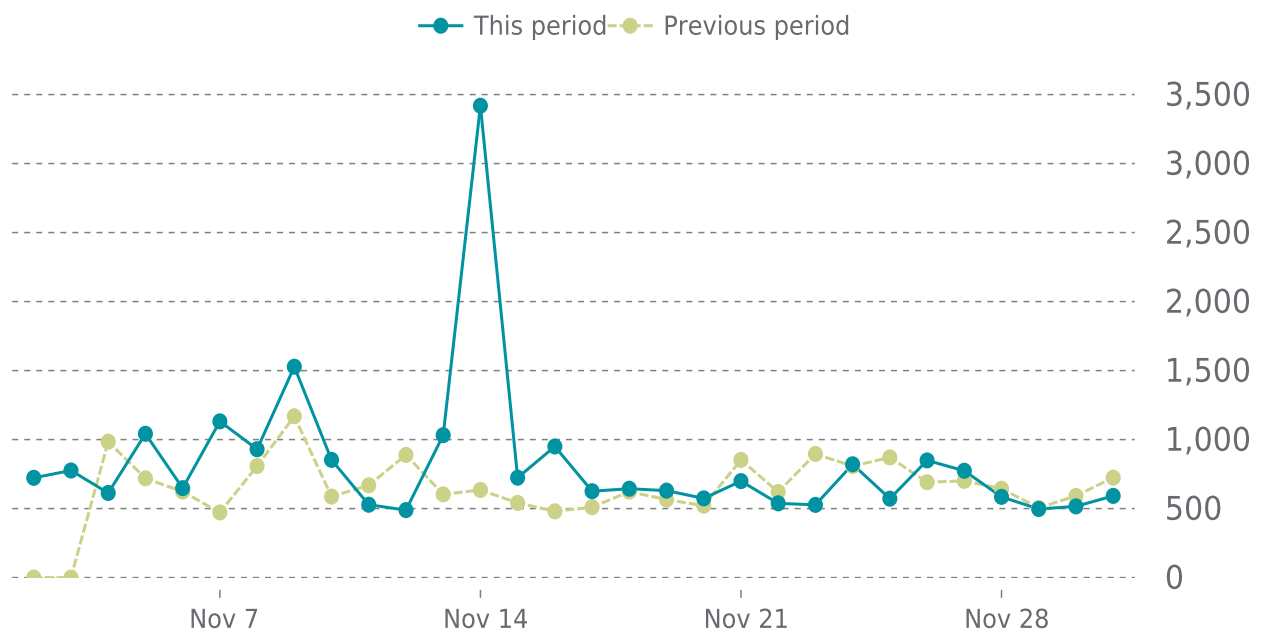

✓ ANALYTICS

Traffic up by: **28.6%**

11/01/2023 to 11/30/2023

SESSIONS