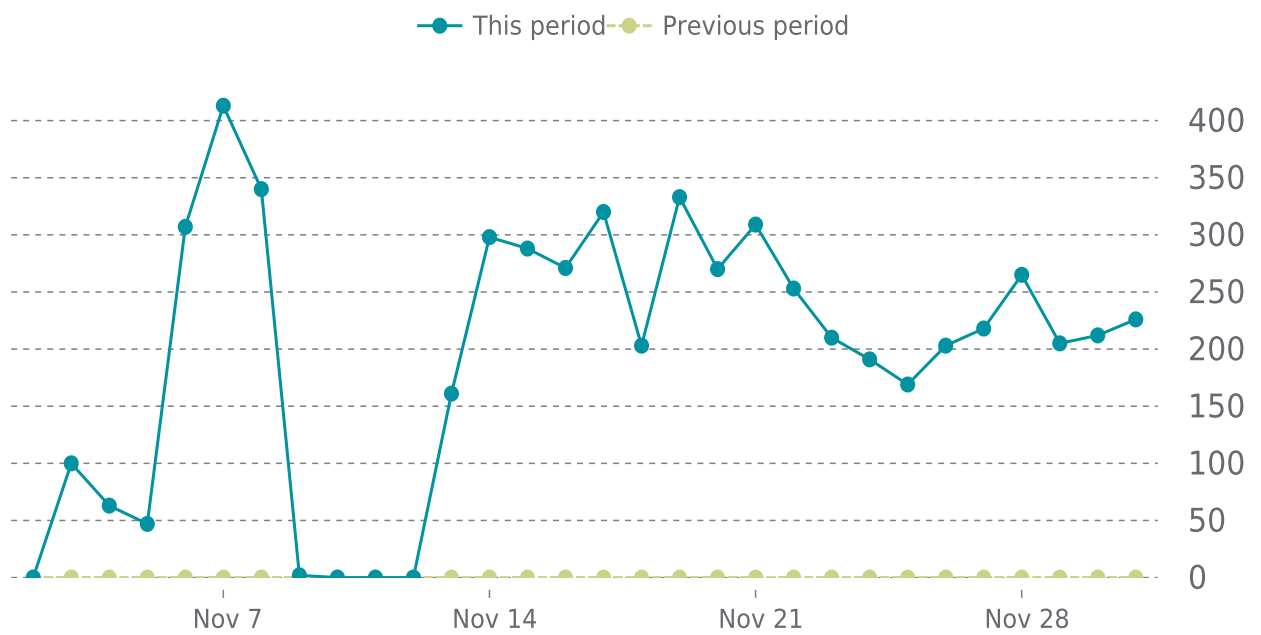

## OVERVIEW

last 24 hours

**100%**

last 7 days

**100%**

last 30 days

**99%**

## UPTIME HISTORY

| Event | Date       | Reason               | Duration |
|-------|------------|----------------------|----------|
| UP    | 11/08/2023 | -                    | 22d 9h   |
| DOWN  | 11/08/2023 | SSL Connection Error | 1m 43s   |
| UP    | 11/03/2023 | -                    | 5d 4h    |

# ✓ ANALYTICS

Traffic up by: **0%**  
11/01/2023 to 11/30/2023

## SESSIONS