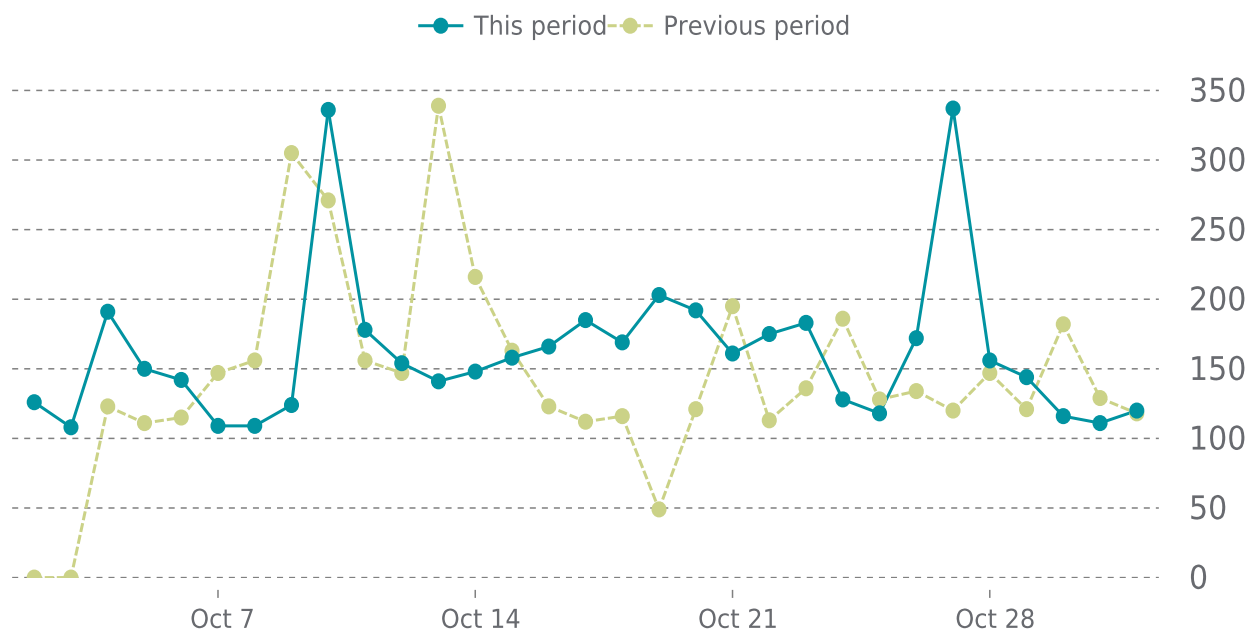

## OVERVIEW

last 24 hours  
**100%**

last 7 days  
**100%**

last 30 days  
**100%**

## UPTIME HISTORY

Event	Date	Reason	Duration
UP	07/28/2023	-	95d 20h

# ✓ ANALYTICS

Traffic up by: **11.9%**

10/01/2023 to 10/31/2023

## SESSIONS