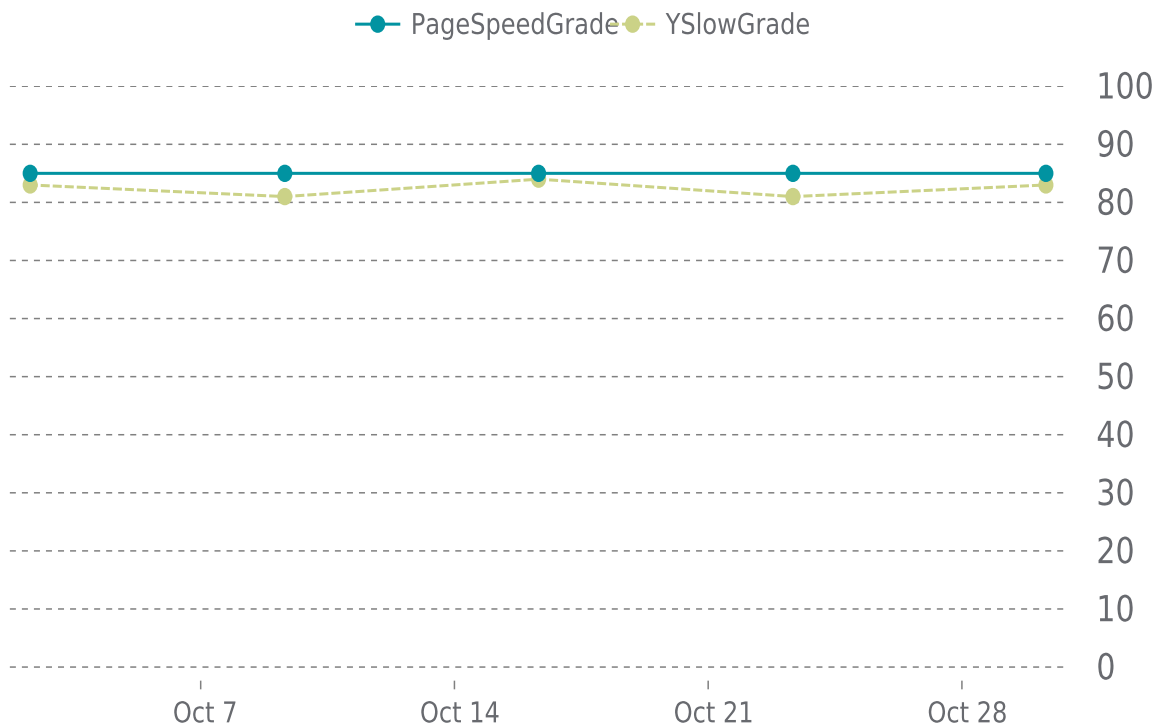

✓ PERFORMANCE

Total performance checks: **5**

10/01/2023 to 10/31/2023

MOST RECENT SCAN

10/30/2023

PageSpeed Grade

B (85%)

Previous check: 85%

YSlow Grade

B (83%)

Previous check: 81%

PERFORMANCE OVERVIEW