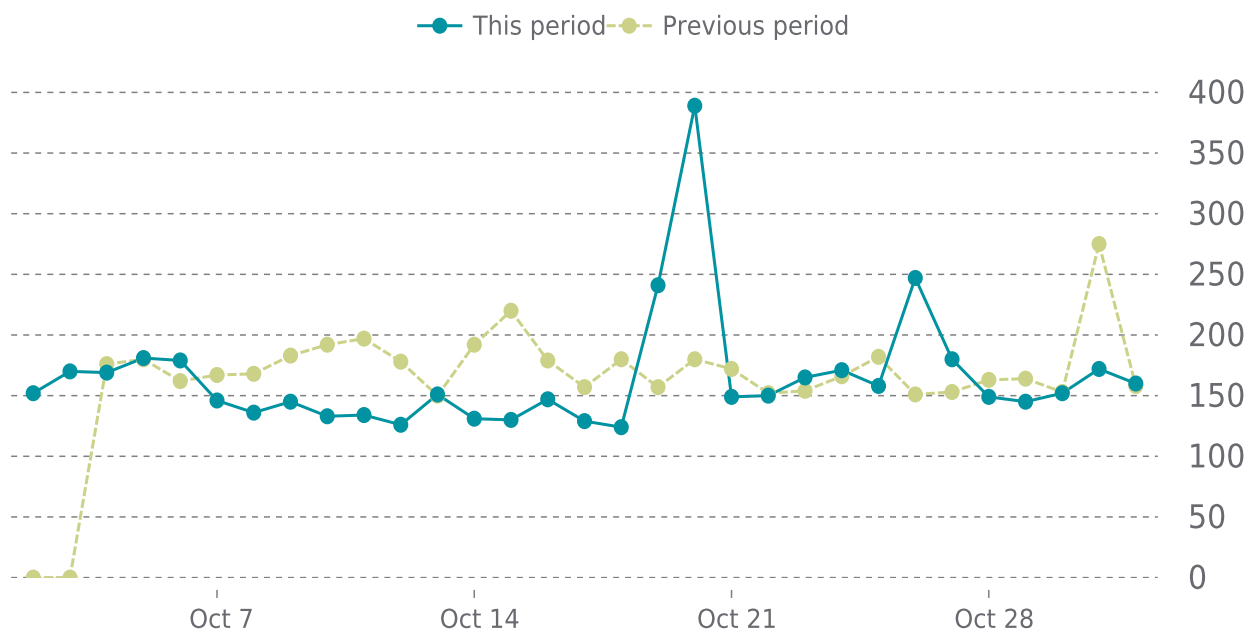

100%

UPTIME HISTORY

Event	Date	Reason	Duration
UP	04/28/2023	-	186d 16h

✓ ANALYTICS

Traffic up by: **1%**
10/01/2023 to 10/31/2023

SESSIONS

SECURITY

Total security checks: **4**