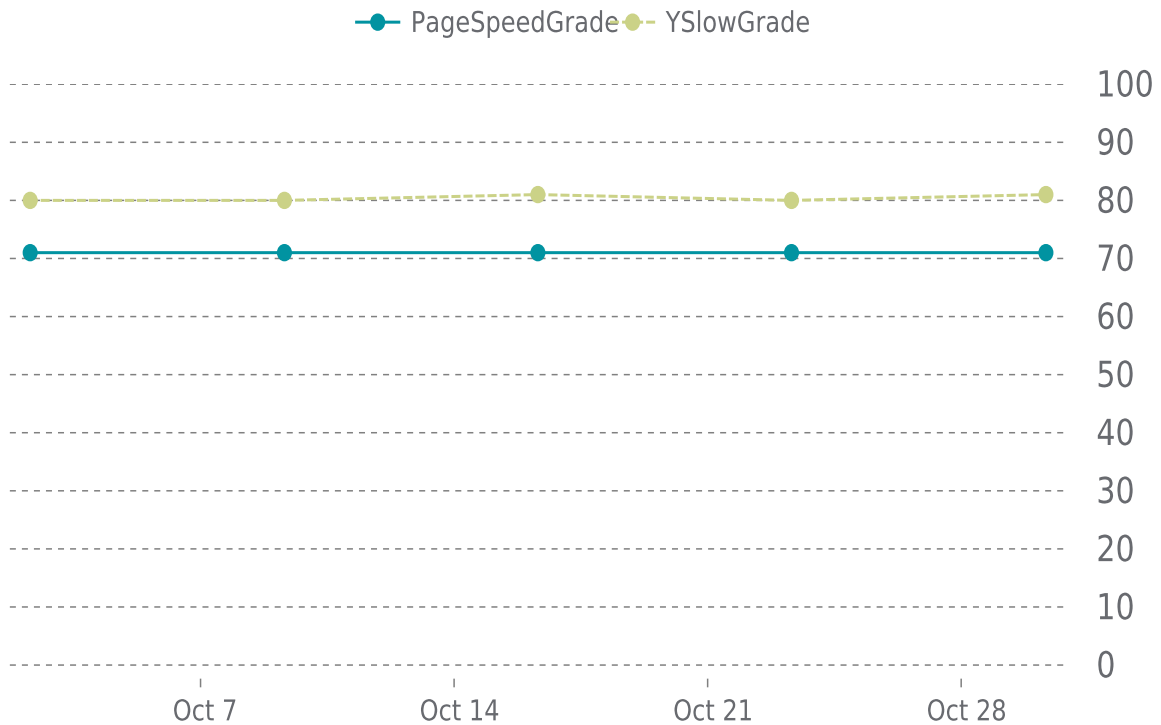

# ✓ PERFORMANCE

Total performance checks: **5**

10/01/2023 to 10/31/2023

## MOST RECENT SCAN

10/30/2023

PageSpeed Grade

**C (71%)**

Previous check: 71%

YSlow Grade

**B (81%)**

Previous check: 80%

## PERFORMANCE OVERVIEW