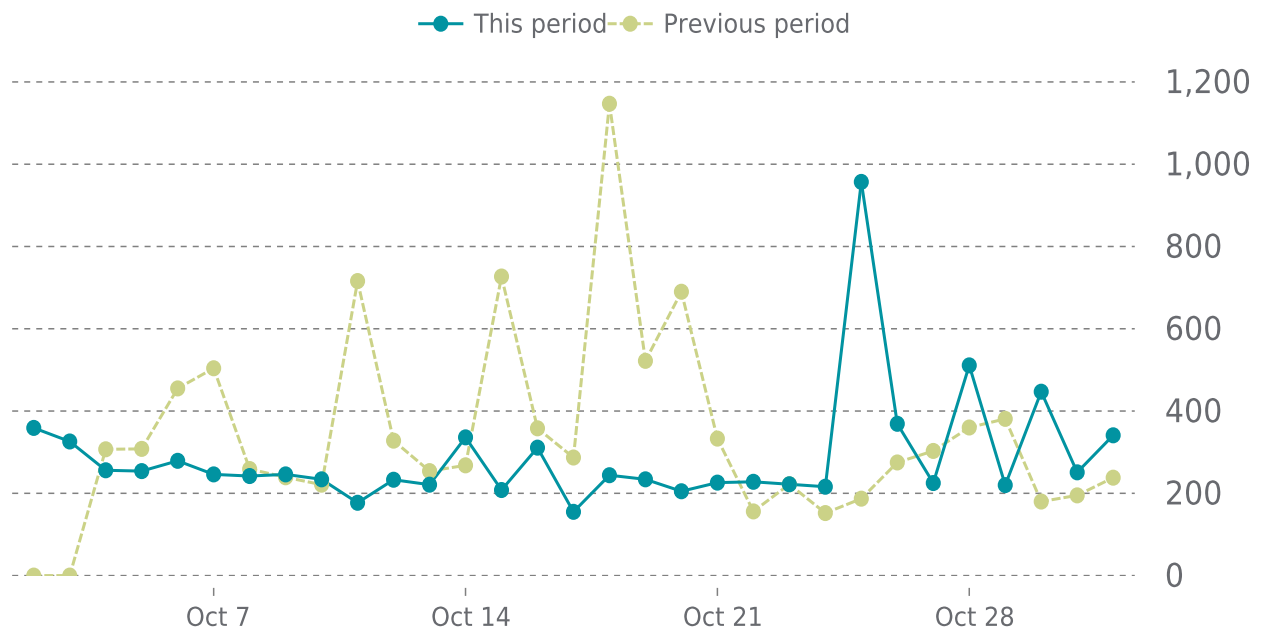

✓ ANALYTICS

Traffic down by: **15.1%**
10/01/2023 to 10/31/2023

SESSIONS