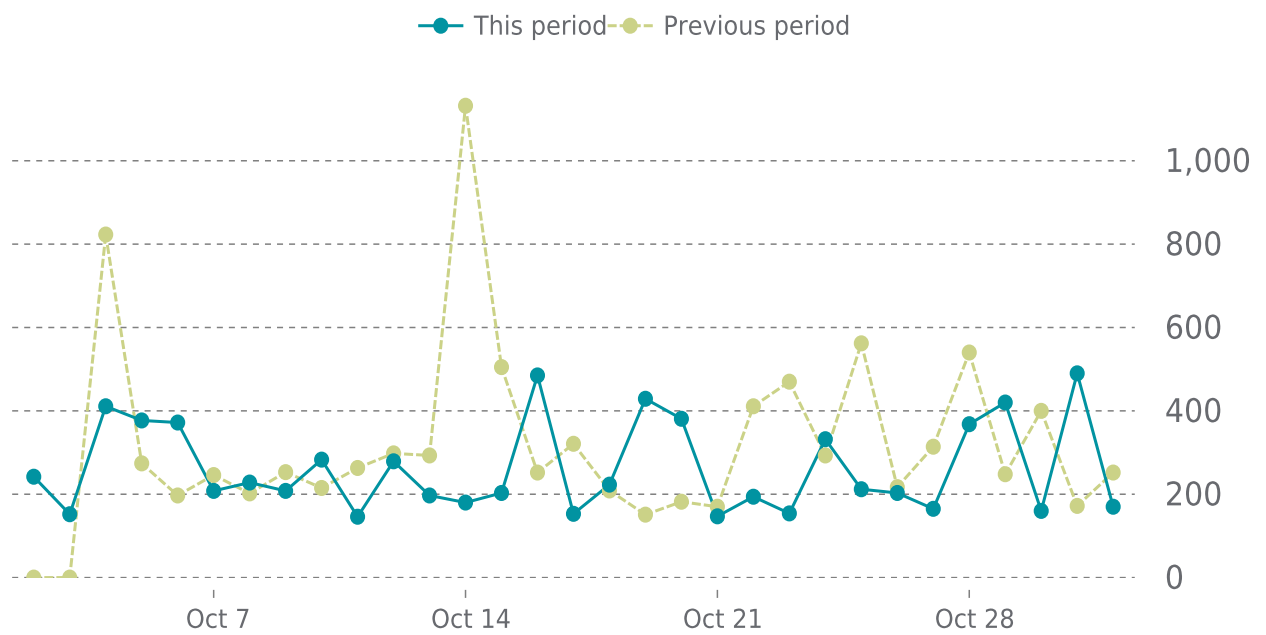

UPTIME

Up for: **95d 20h**
Overall Uptime: **100.000%**

OVERVIEW

last 24 hours
100%

last 7 days
100%

last 30 days
100%

UPTIME HISTORY

Event	Date	Reason	Duration
UP	07/28/2023	-	95d 20h

✓ ANALYTICS

Traffic down by: **17.2%**

10/01/2023 to 10/31/2023

SESSIONS

SECURITY

Total security checks: **5**

10/01/2023 to 10/31/2023

MOST RECENT SCAN