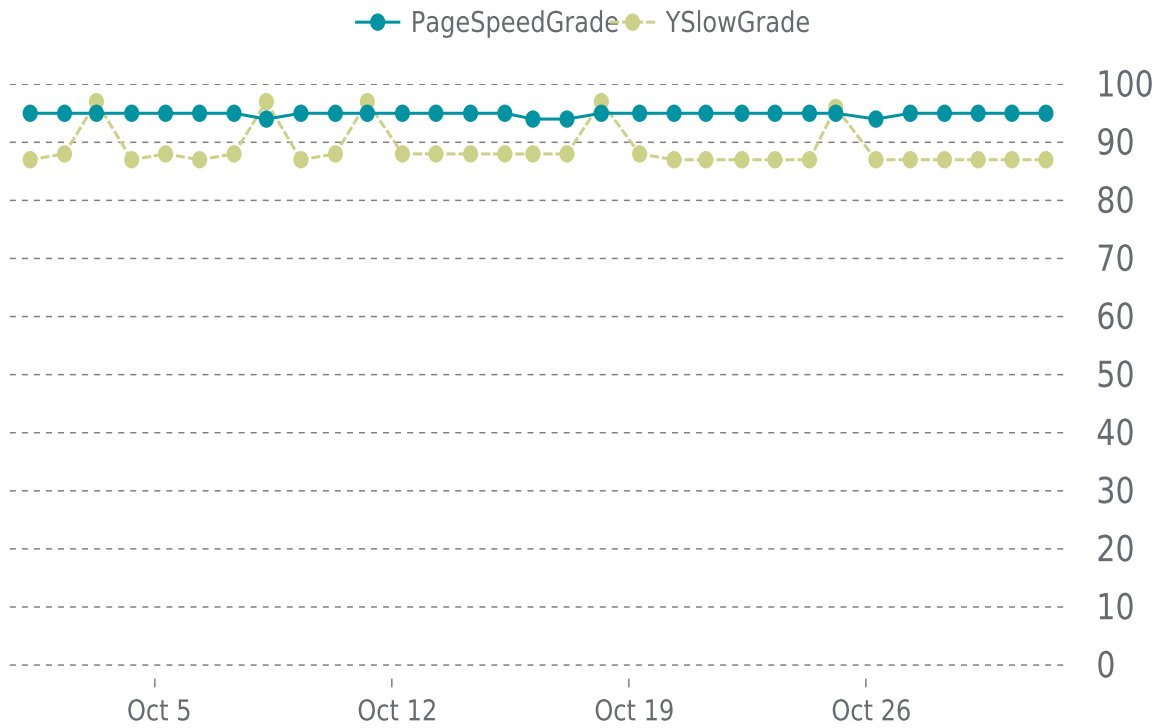

YSlow Grade

B (87%)

Previous check: 87%

PERFORMANCE OVERVIEW

PERFORMANCE HISTORY (1/3)

Date	Load time	PageSpeed	YSlow
10/31/2023 07:37	0.71 s	A (95%)	B (87%)
10/30/2023 07:31	0.63 s	A (95%)	B (87%)
10/29/2023 07:36	0.61 s	A (95%)	B (87%)
10/28/2023 07:42	0.66 s	A (95%)	B (87%)
10/27/2023 07:30	0.62 s	A (95%)	B (87%)
10/26/2023 07:07	0.62 s	A (94%)	B (87%)
10/25/2023 02:38	0.44 s	A (95%)	A (96%)
10/24/2023 08:03	0.62 s	A (95%)	B (87%)
10/23/2023 07:32	0.59 s	A (95%)	B (87%)
10/22/2023 08:08	0.62 s	A (95%)	B (87%)
10/21/2023 06:36	0.54 s	A (95%)	B (87%)
10/20/2023 08:05	0.67 s	A (95%)	B (87%)
10/19/2023 07:40	0.65 s	A (95%)	B (88%)
10/18/2023 04:31	0.41 s	A (95%)	A (97%)
10/17/2023 04:08	0.60 s	A (94%)	B (88%)