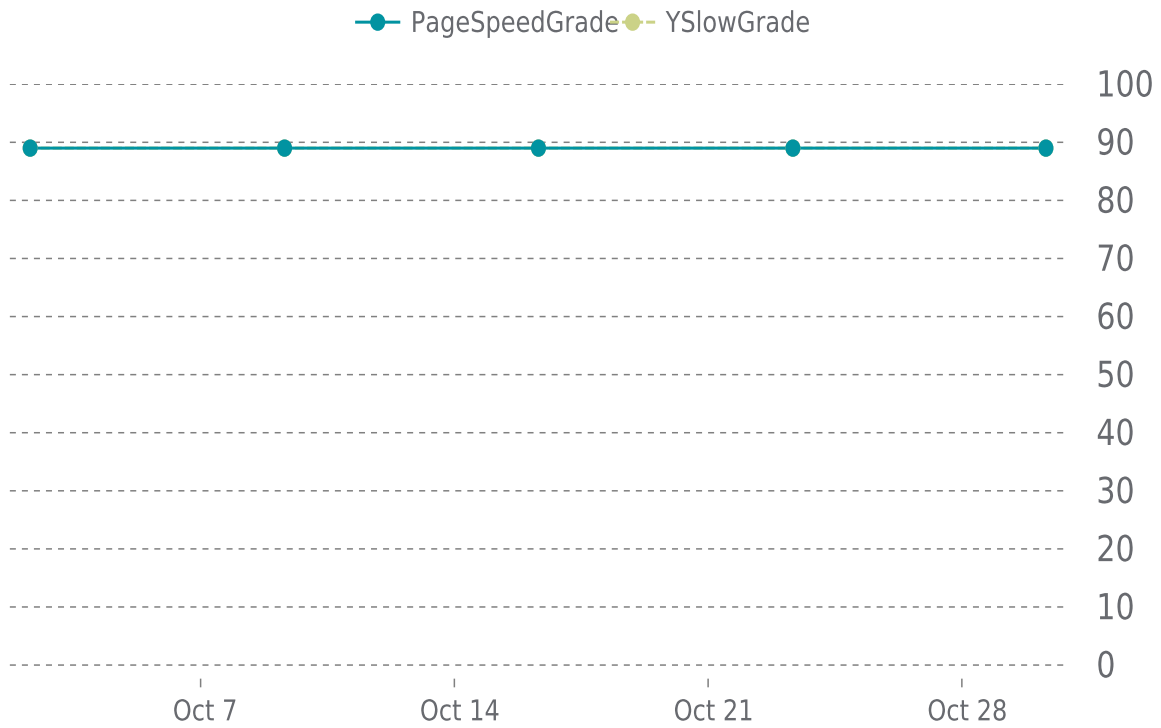

✓ PERFORMANCE

Total performance checks: **5**

10/01/2023 to 10/31/2023

MOST RECENT SCAN

10/30/2023

PageSpeed Grade

B (89%)

Previous check: 89%

YSlow Grade

B (89%)

Previous check: 89%

PERFORMANCE OVERVIEW

PERFORMANCE HISTORY

Date	Load time	PageSpeed	YSlow
10/30/2023 07:39	0.96 s	B (89%)	B (89%)
10/23/2023 08:08	1.00 s	B (89%)	B (89%)
10/16/2023 07:41	1.18 s	B (89%)	B (89%)
10/09/2023 07:35	0.88 s	B (89%)	B (89%)
10/02/2023 07:09	1.09 s	B (89%)	B (89%)