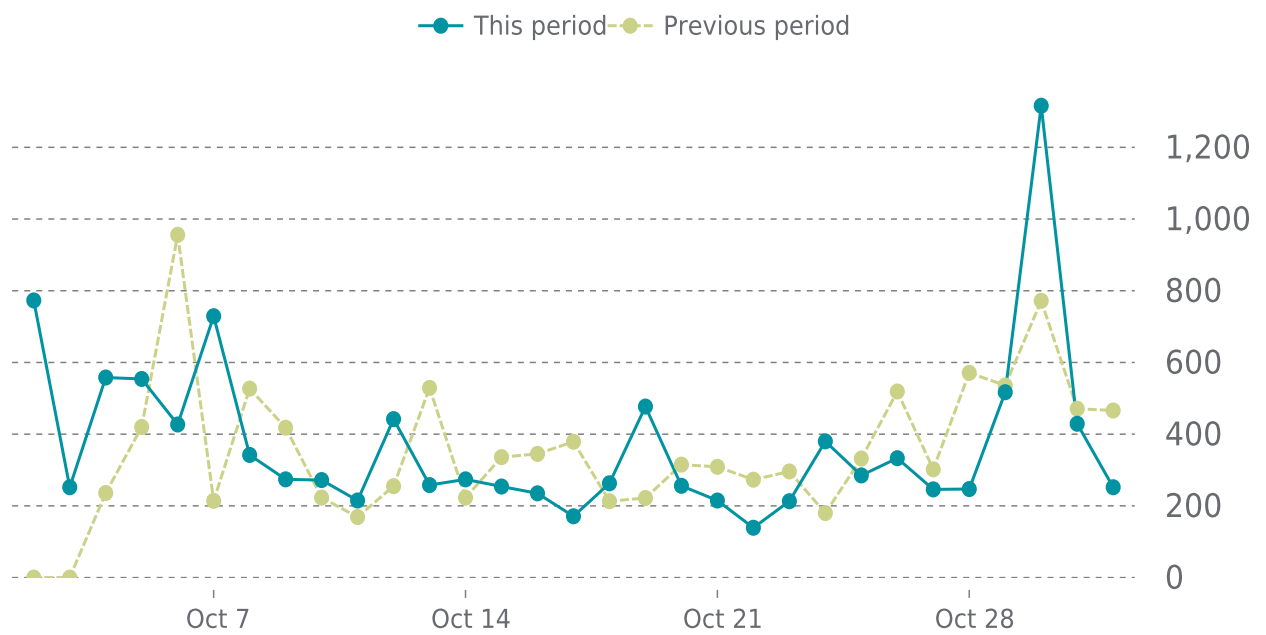

100%

UPTIME HISTORY

Event	Date	Reason	Duration
UP	07/28/2023	-	95d 20h

✓ ANALYTICS

Traffic up by: **5.4%**

10/01/2023 to 10/31/2023

SESSIONS

SECURITY