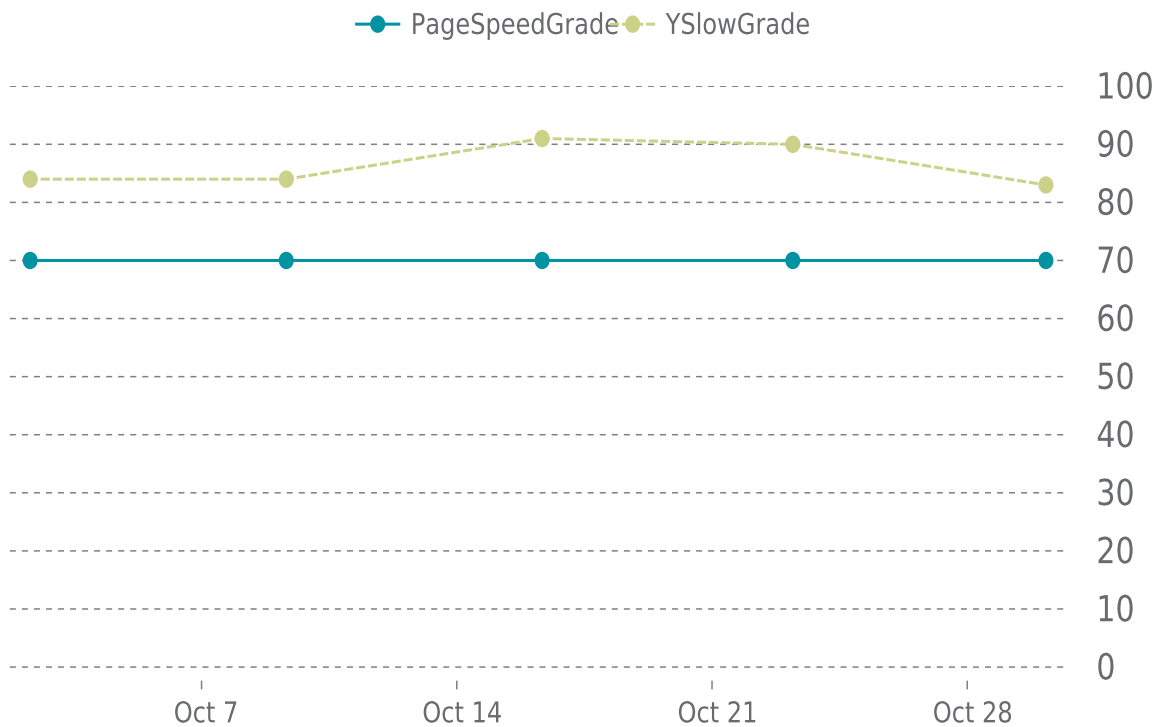

✓ PERFORMANCE

Total performance checks: **5**

10/01/2023 to 10/31/2023

MOST RECENT SCAN

10/30/2023

PageSpeed Grade

C (70%)

Previous check: 70%

YSlow Grade

B (83%)

Previous check: 90%

PERFORMANCE OVERVIEW

PERFORMANCE HISTORY

Date	Load time	PageSpeed	YSlow
10/30/2023 03:47	1.33 s	C (70%)	B (83%)
10/23/2023 05:10	0.88 s	C (70%)	A (90%)
10/16/2023 08:10	0.99 s	C (70%)	A (91%)
10/09/2023 07:45	1.20 s	C (70%)	B (84%)
10/02/2023 07:11	1.11 s	C (70%)	B (84%)