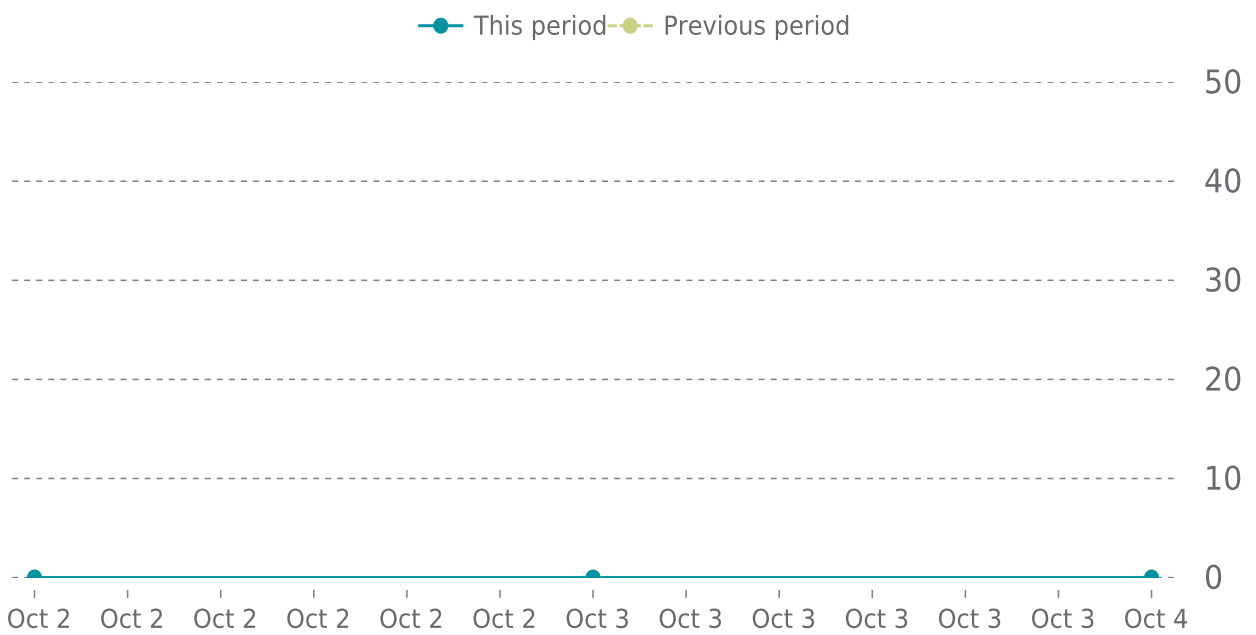

100%

UPTIME HISTORY

Event	Date	Reason	Duration
UP	07/28/2023	-	95d 20h

ANALYTICS

Traffic up by: **0%**
10/01/2023 to 10/31/2023

SESSIONS

Pages Per Sessions: ▲ 0%

Social Media Sessions: ▲ 0.00%