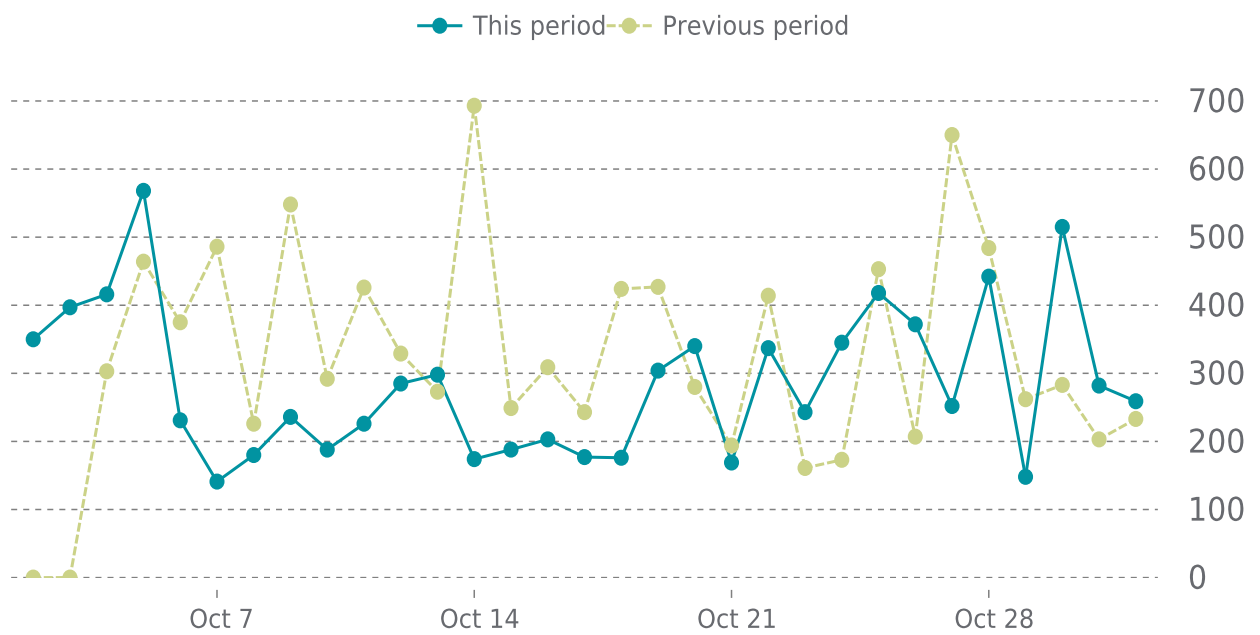

99%

UPTIME HISTORY

| Event | Date | Reason | Duration |
|-------|------------|--------------------------|----------|
| UP | 10/04/2023 | - | 27d 21h |
| DOWN | 10/04/2023 | Secure Connection Failed | 2m 18s |

✓ ANALYTICS

Traffic down by: **12%**

10/01/2023 to 10/31/2023

SESSIONS

SECURITY

Total security checks: **5**

10/01/2023 to 10/31/2023

MOST RECENT SCAN