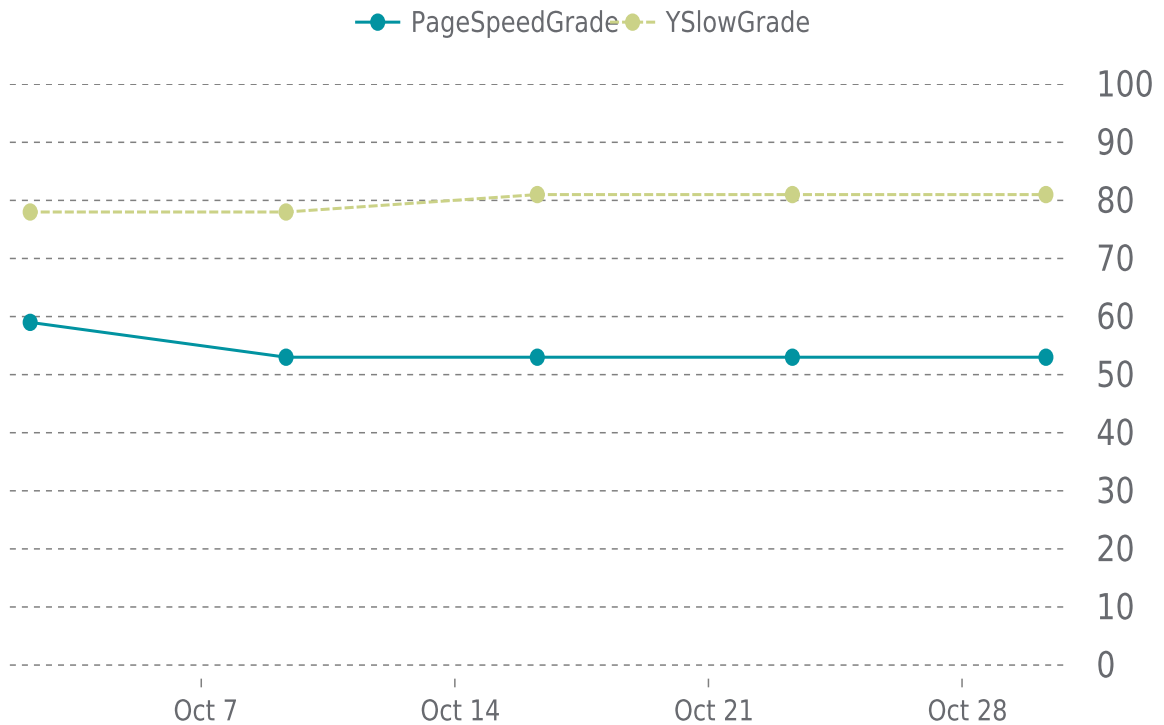

✓ PERFORMANCE

Total performance checks: **5**

10/01/2023 to 10/31/2023

MOST RECENT SCAN

10/30/2023

PageSpeed Grade

E (53%)

Previous check: 53%

YSlow Grade

B (81%)

Previous check: 81%

PERFORMANCE OVERVIEW

PERFORMANCE HISTORY

| Date | Load time | PageSpeed | YSlow |
|------------------|-----------|-----------|---------|
| 10/30/2023 07:34 | 3.69 s | E (53%) | B (81%) |
| 10/23/2023 07:37 | 3.56 s | E (53%) | B (81%) |
| 10/16/2023 06:37 | 2.99 s | E (53%) | B (81%) |
| 10/09/2023 08:10 | 3.12 s | E (53%) | C (78%) |
| 10/02/2023 06:39 | 2.90 s | E (59%) | C (78%) |