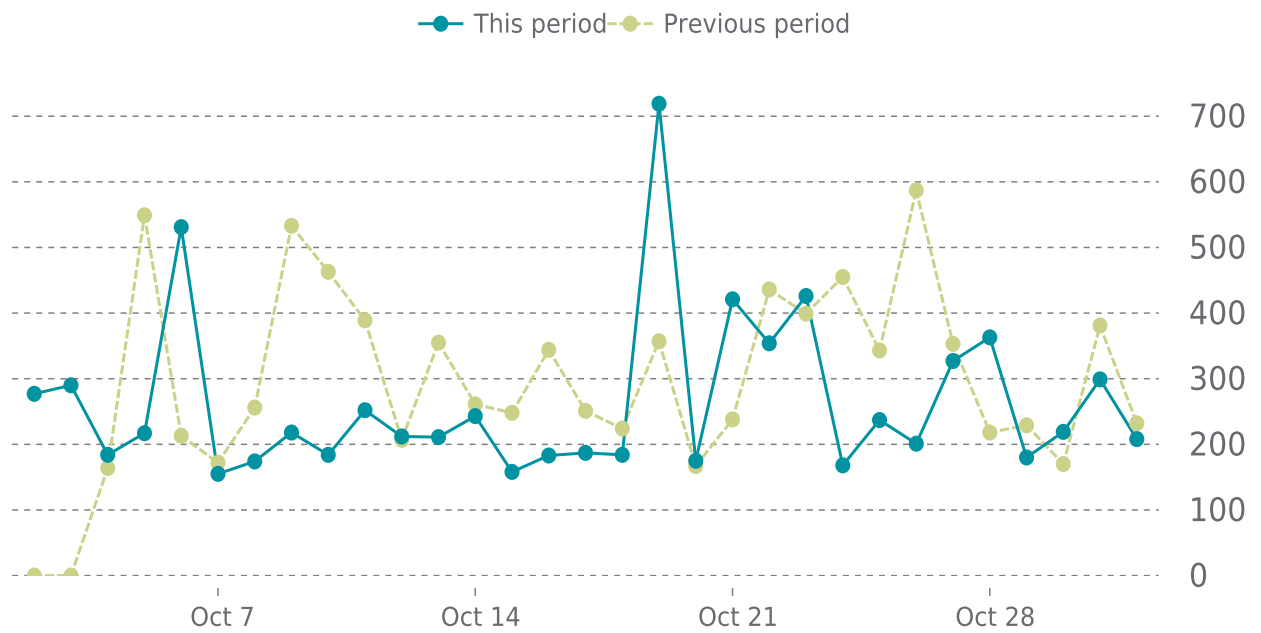

99%

UPTIME HISTORY

Event	Date	Reason	Duration
UP	10/30/2023	-	1d 9h
DOWN	10/30/2023	The connection has timed out.	2m 5s

✓ ANALYTICS

Traffic down by: **11.3%**

10/01/2023 to 10/31/2023

SESSIONS

SECURITY