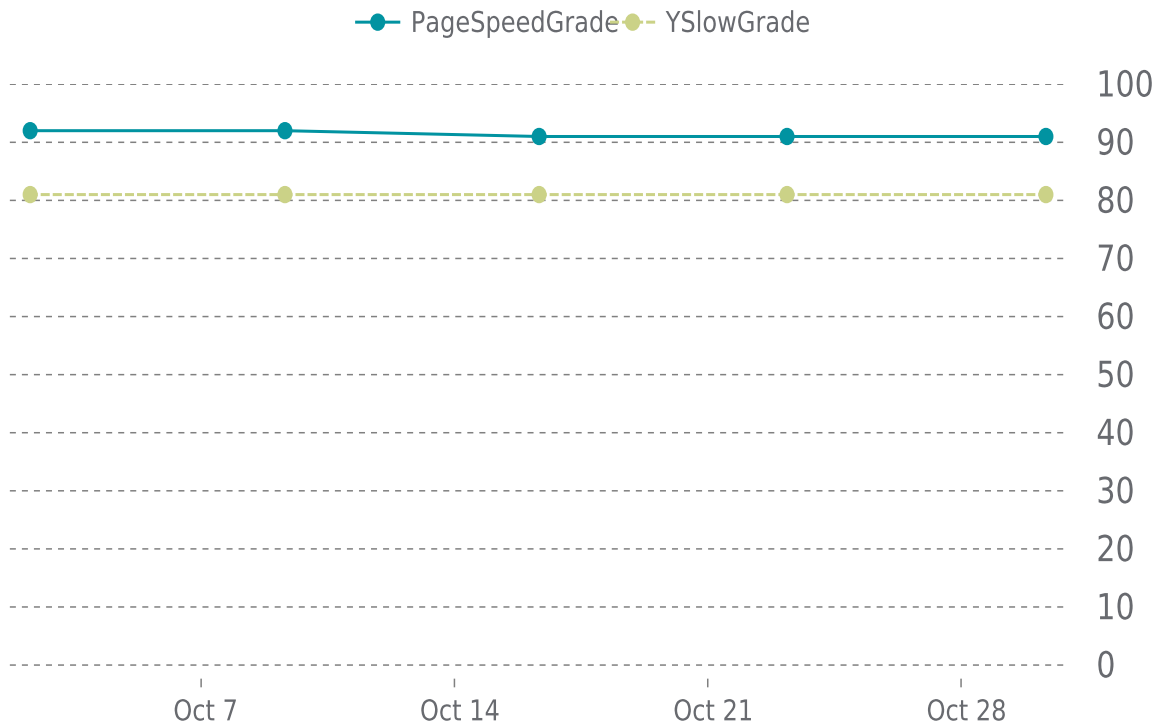

YSlow Grade

B (81%)

Previous check: 81%

PERFORMANCE OVERVIEW

PERFORMANCE HISTORY

Date	Load time	PageSpeed	YSlow
10/30/2023 08:17	1.45 s	A (91%)	B (81%)
10/23/2023 04:35	1.40 s	A (91%)	B (81%)
10/16/2023 08:10	1.17 s	A (91%)	B (81%)
10/09/2023 07:35	1.47 s	A (92%)	B (81%)
10/02/2023 06:37	1.38 s	A (92%)	B (81%)