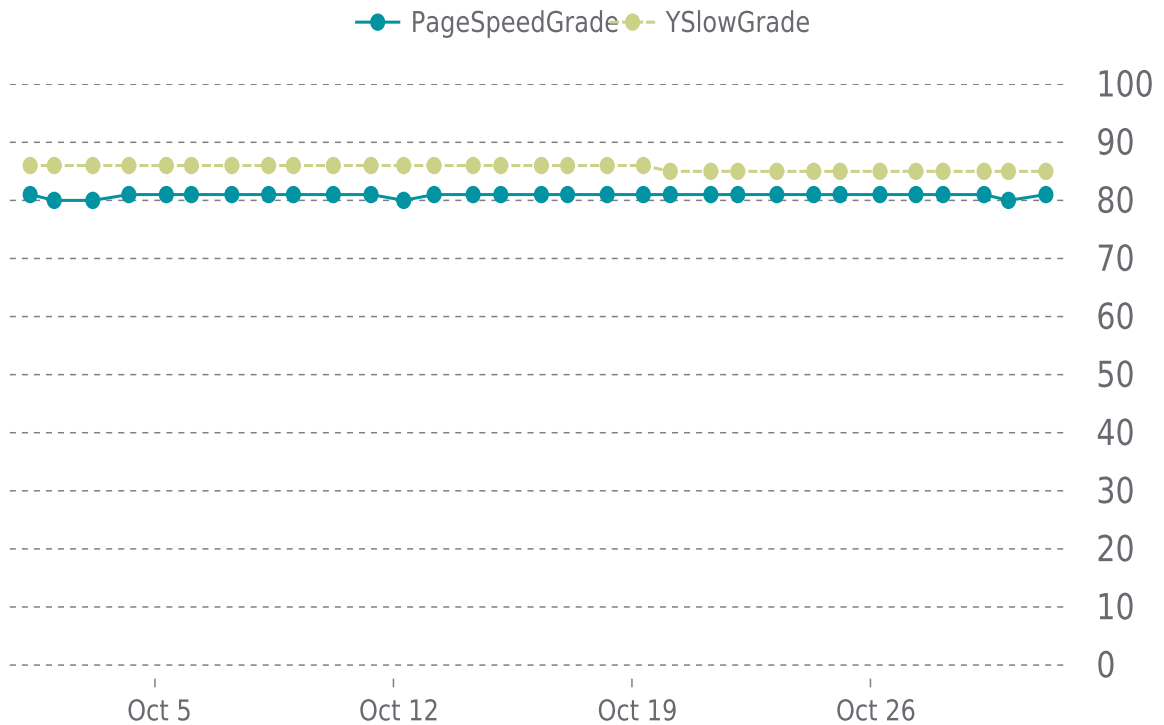

YSlow Grade

B (85%)

Previous check: 85%

PERFORMANCE OVERVIEW

PERFORMANCE HISTORY (1/3)

Date	Load time	PageSpeed	YSlow
10/31/2023 03:36	1.42 s	B (81%)	B (85%)
10/30/2023 01:14	1.51 s	B (80%)	B (85%)
10/29/2023 08:02	1.67 s	B (81%)	B (85%)
10/28/2023 03:10	1.41 s	B (81%)	B (85%)
10/27/2023 08:02	1.44 s	B (81%)	B (85%)
10/26/2023 06:43	1.16 s	B (81%)	B (85%)
10/25/2023 02:38	1.42 s	B (81%)	B (85%)
10/24/2023 08:02	1.75 s	B (81%)	B (85%)
10/23/2023 06:03	1.73 s	B (81%)	B (85%)
10/22/2023 02:35	1.47 s	B (81%)	B (85%)
10/21/2023 07:35	1.55 s	B (81%)	B (85%)
10/20/2023 03:00	1.50 s	B (81%)	B (85%)
10/19/2023 08:02	1.49 s	B (81%)	B (86%)
10/18/2023 06:34	1.49 s	B (81%)	B (86%)
10/17/2023 02:39	1.59 s	B (81%)	B (86%)