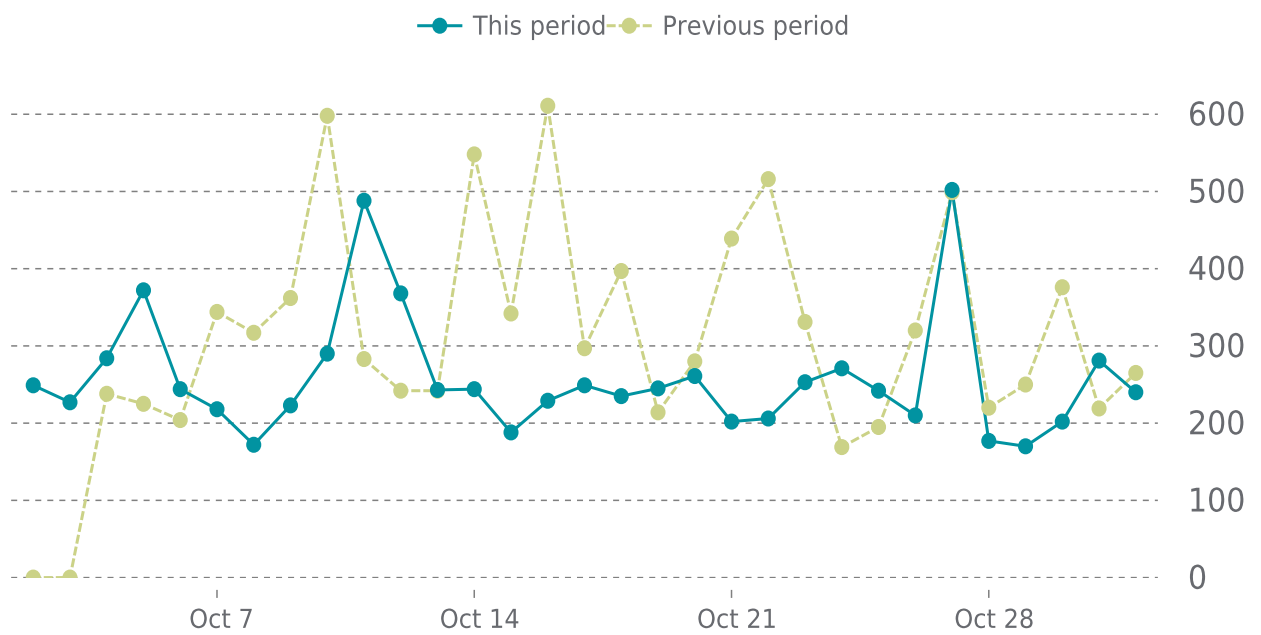

100%

UPTIME HISTORY

Event	Date	Reason	Duration
UP	09/27/2023	-	34d 22h

✓ ANALYTICS

Traffic down by: **16.3%**

10/01/2023 to 10/31/2023

SESSIONS

SECURITY