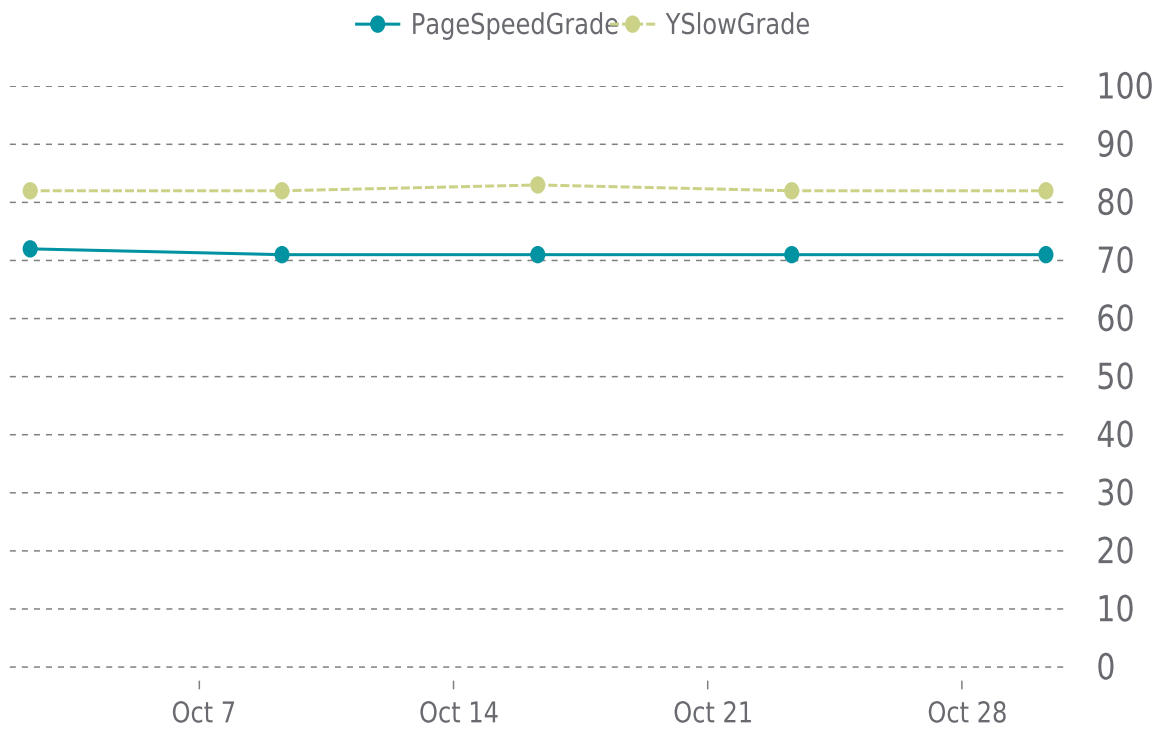

YSlow Grade

B (82%)

Previous check: 82%

PERFORMANCE OVERVIEW

PERFORMANCE HISTORY

Date	Load time	PageSpeed	YSlow
10/30/2023 07:32	2.14 s	C (71%)	B (82%)
10/23/2023 07:33	1.91 s	C (71%)	B (82%)
10/16/2023 07:41	1.83 s	C (71%)	B (83%)
10/09/2023 06:38	2.13 s	C (71%)	B (82%)
10/02/2023 08:11	2.14 s	C (72%)	B (82%)