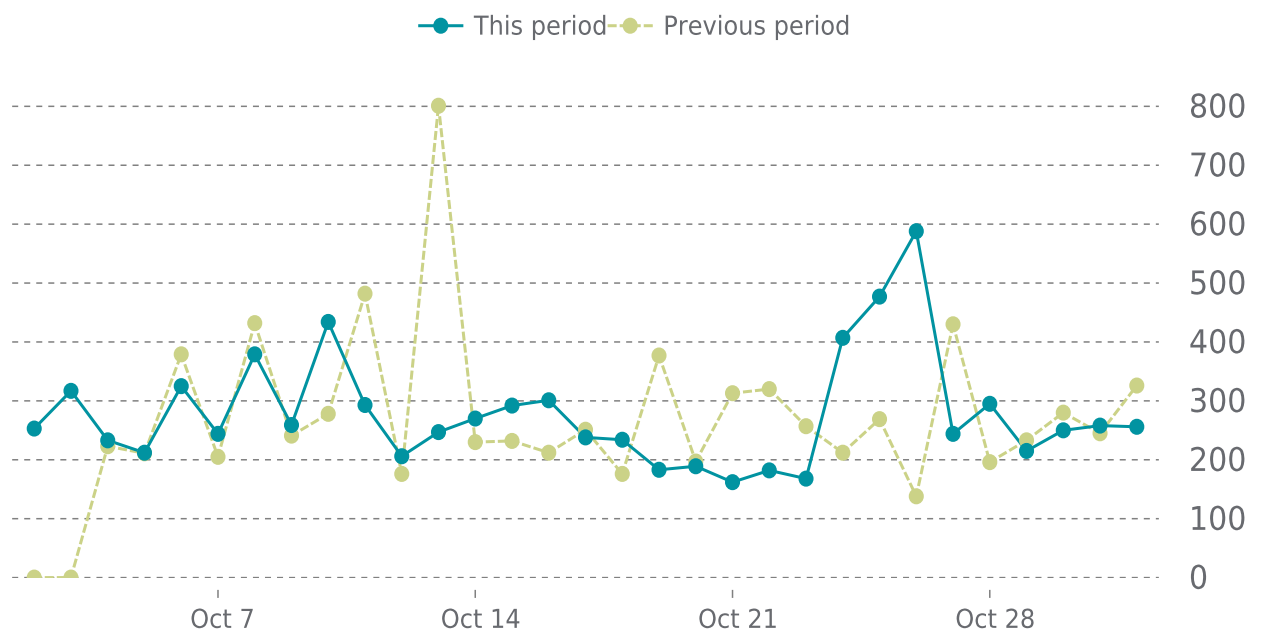

UPTIME

Up for: **95d 20h**
 Overall Uptime: **100.000%**

OVERVIEW

last 24 hours
100%

last 7 days
100%

last 30 days
100%

UPTIME HISTORY

Event	Date	Reason	Duration
UP	07/28/2023	-	95d 20h

✓ ANALYTICS

Traffic up by: **3.5%**
10/01/2023 to 10/31/2023

SESSIONS

SECURITY

Total security checks: **5**

10/01/2023 to 10/31/2023

MOST RECENT SCAN

10/30/2023