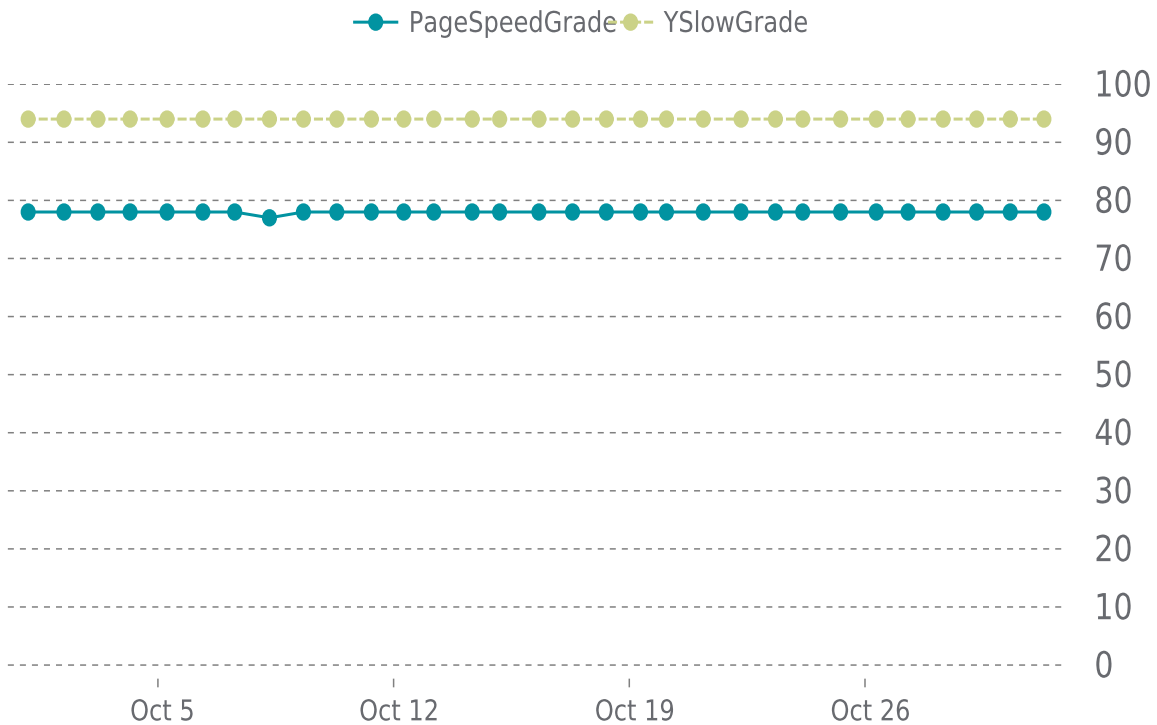

✓ PERFORMANCE

Total performance checks: **31**

10/01/2023 to 10/31/2023

MOST RECENT SCAN

10/31/2023

PageSpeed Grade

C (78%)

Previous check: 78%

YSlow Grade

A (94%)

Previous check: 94%

PERFORMANCE OVERVIEW

PERFORMANCE HISTORY (1/3)

Date	Load time	PageSpeed	YSlow
10/31/2023 07:32	1.04 s	C (78%)	A (94%)
10/30/2023 07:32	1.07 s	C (78%)	A (94%)
10/29/2023 07:34	0.89 s	C (78%)	A (94%)
10/28/2023 07:39	0.77 s	C (78%)	A (94%)
10/27/2023 06:42	0.87 s	C (78%)	A (94%)
10/26/2023 08:00	0.89 s	C (78%)	A (94%)
10/25/2023 06:36	1.00 s	C (78%)	A (94%)
10/24/2023 03:37	0.90 s	C (78%)	A (94%)
10/23/2023 08:11	0.94 s	C (78%)	A (94%)
10/22/2023 07:38	1.26 s	C (78%)	A (94%)
10/21/2023 04:42	1.24 s	C (78%)	A (94%)
10/20/2023 02:30	0.91 s	C (78%)	A (94%)
10/19/2023 08:00	0.94 s	C (78%)	A (94%)
10/18/2023 07:37	0.90 s	C (78%)	A (94%)
10/17/2023 07:33	1.35 s	C (78%)	A (94%)