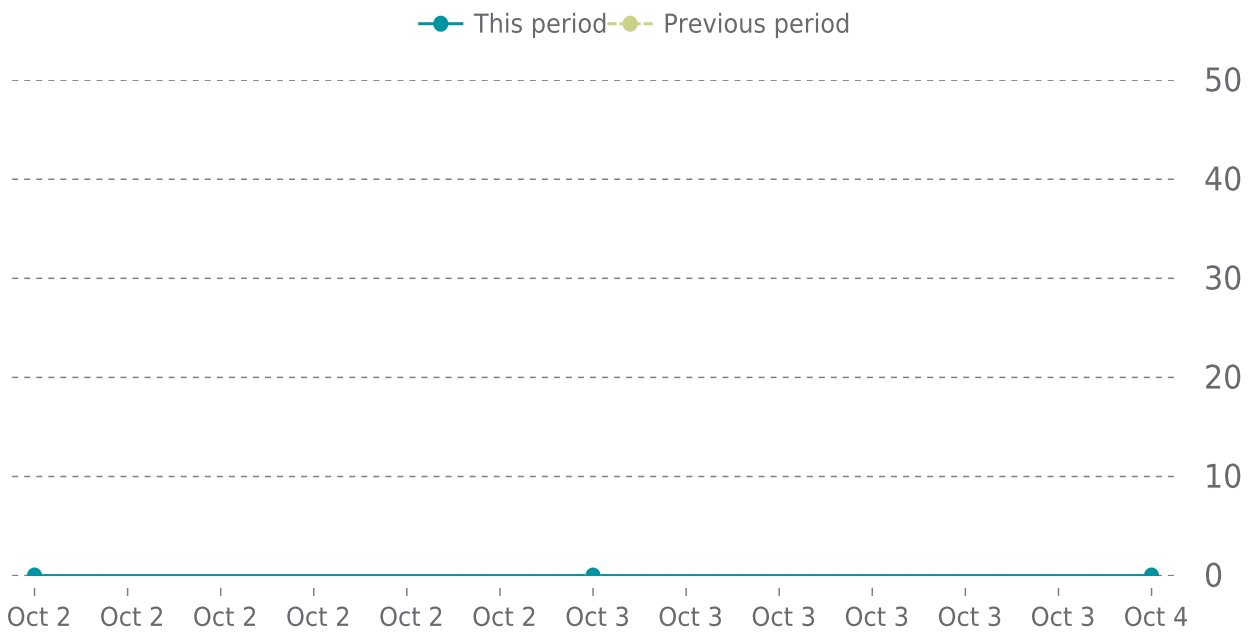

100%

UPTIME HISTORY

Event	Date	Reason	Duration
UP	07/28/2023	-	95d 19h

ANALYTICS

Traffic up by: **0%**
10/01/2023 to 10/31/2023

SESSIONS

Pages Per Sessions: ▲ 0%

Social Media Sessions: ▲ 0.00%