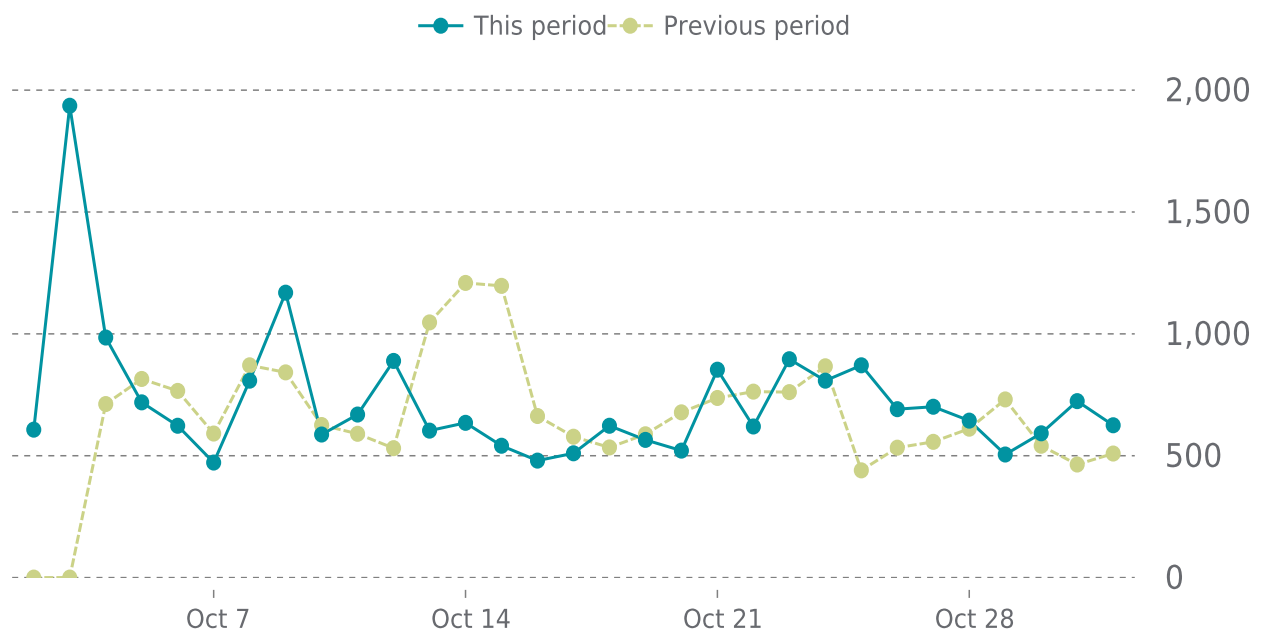

✓ ANALYTICS

Traffic up by: **10.4%**

10/01/2023 to 10/31/2023

SESSIONS