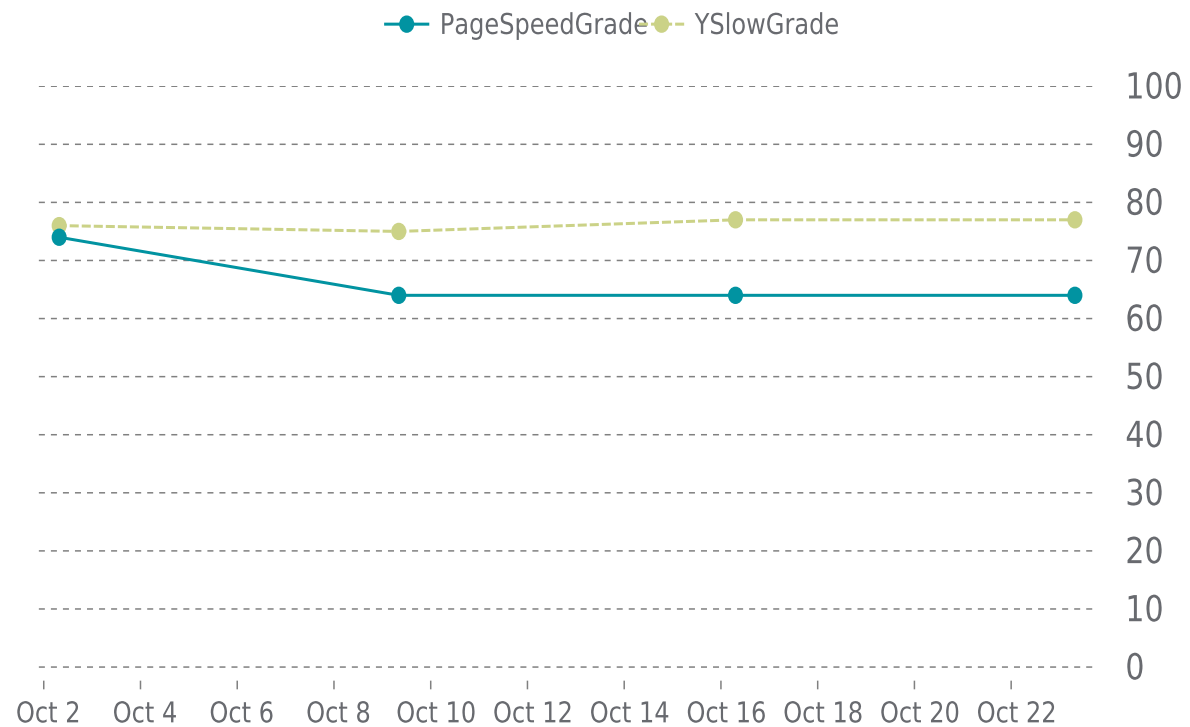

# ✓ PERFORMANCE

Total performance checks: **4**

10/01/2023 to 10/31/2023

## MOST RECENT SCAN

10/23/2023

PageSpeed Grade

**D (64%)**

Previous check: 64%

YSlow Grade

**C (77%)**

Previous check: 77%

## PERFORMANCE OVERVIEW