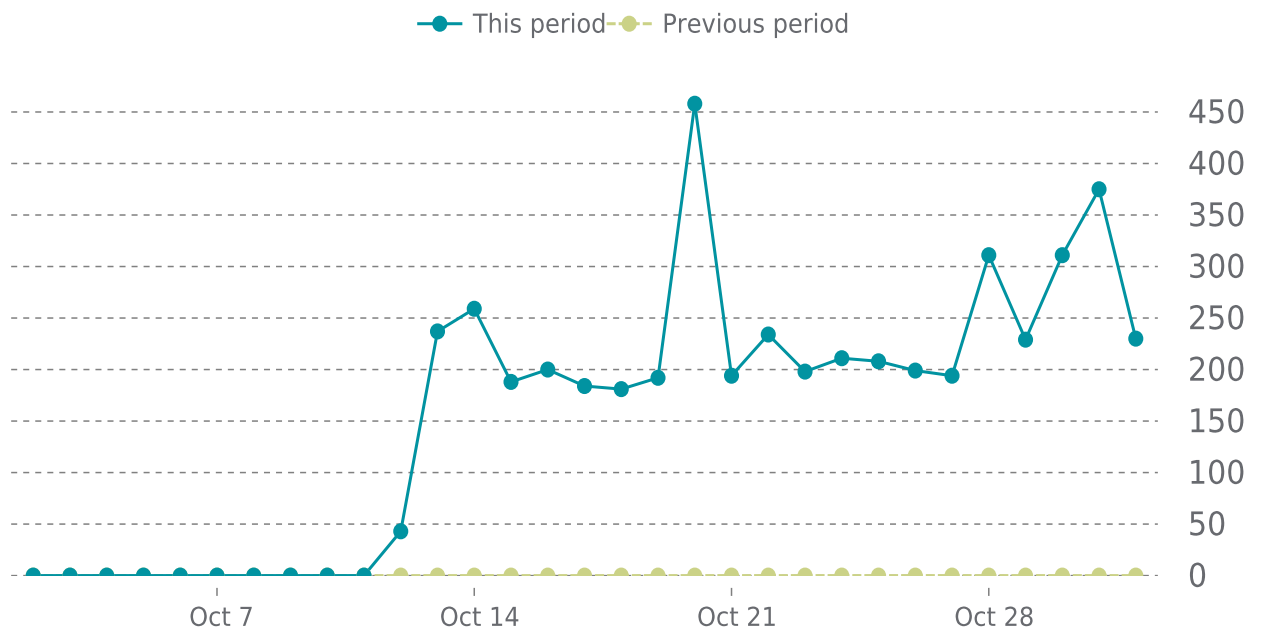

last 30 days

100%

UPTIME HISTORY

Event	Date	Reason	Duration
UP	10/12/2023	-	19d 9h

✓ ANALYTICS

Traffic up by: **0%**
10/01/2023 to 10/31/2023

SESSIONS

SECURITY